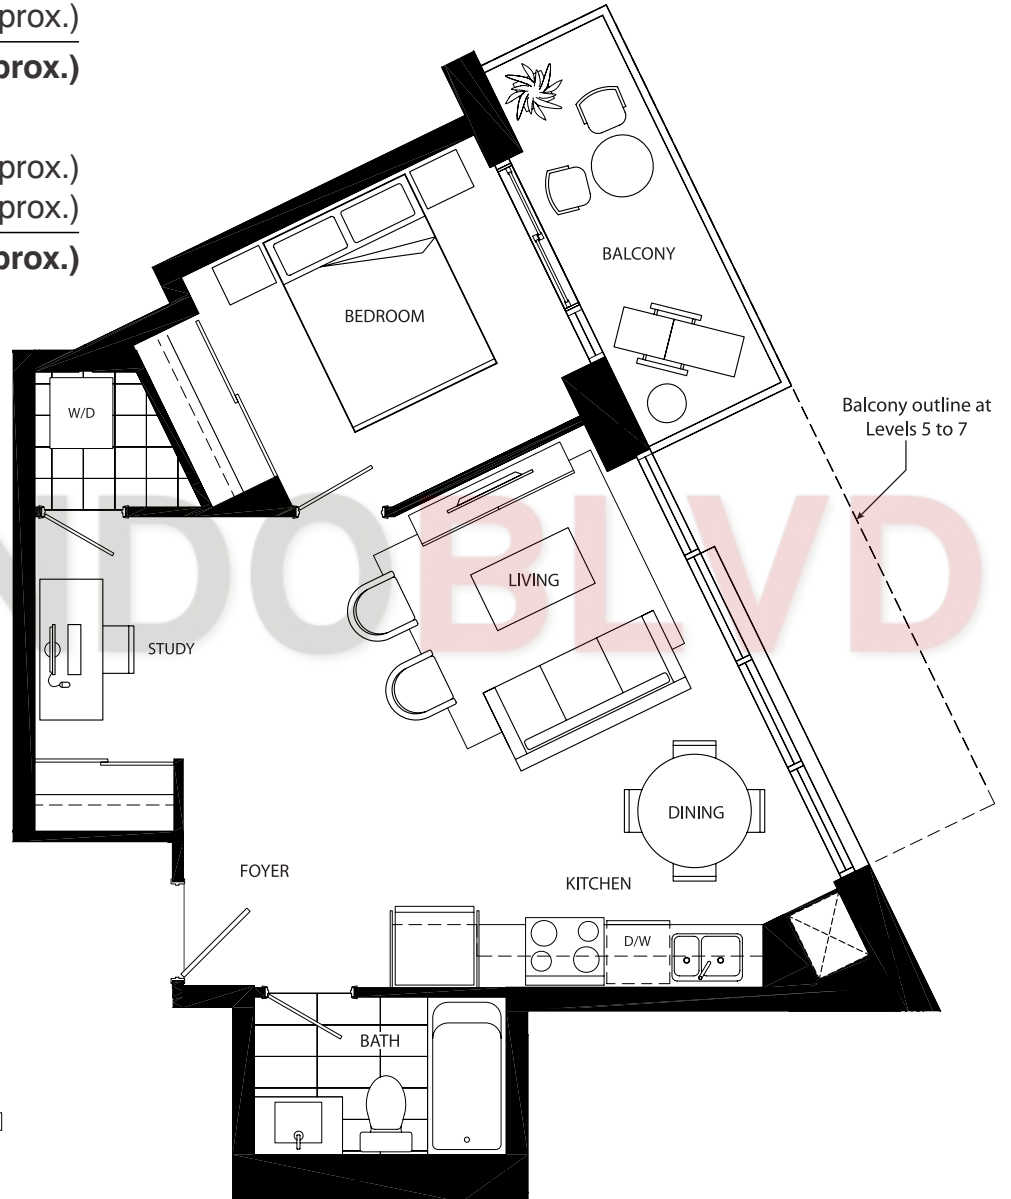

Fort York 580

1 Bedroom + Study

SUITE 315

Indoor 580 Sq. Ft. (Approx.)

Outdoor 54 Sq. Ft. (Approx.)

Total 634 Sq. Ft. (Approx.)

SUITES 515 - 715

Indoor 580 Sq. Ft. (Approx.)

Outdoor 124 Sq. Ft. (Approx.)

Total 704 Sq. Ft. (Approx.)

LEVELS 3 - 7

Dimensions, square footage and floorplans are approximate only. Final dimensions, square footage and floorplans may vary and will be determined by final strata plan measurements. Final floorplans may be a mirror image of the floorplans shown above. The Developer reserves the right to make changes to the floorplans, project design, appliances, specifications, and features. E.&O.E.