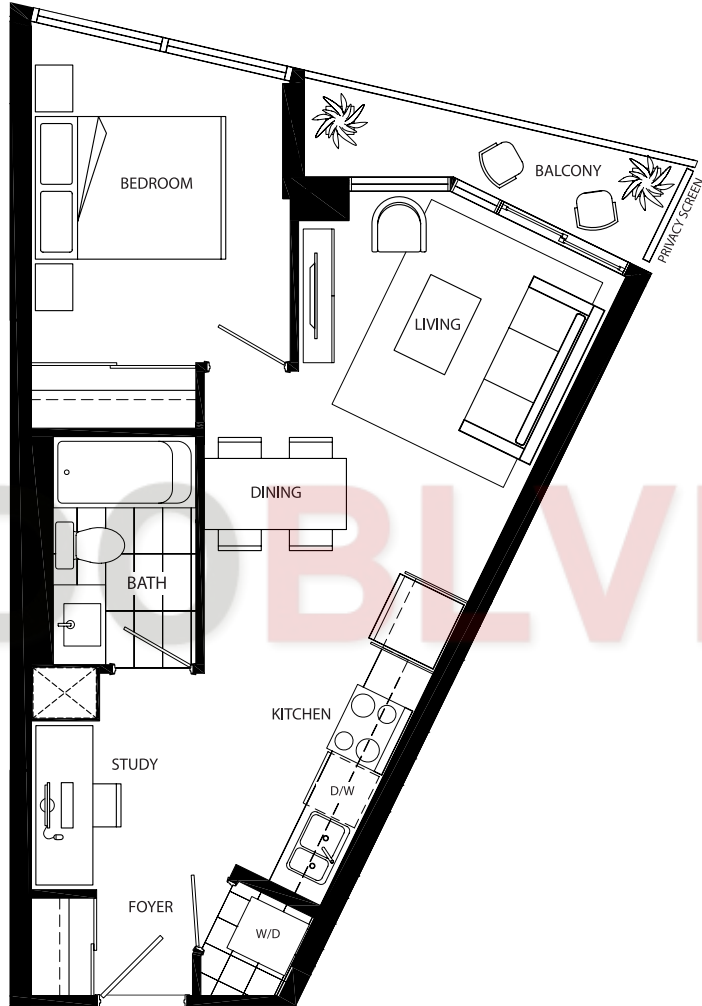

Fort York 514

1 Bedroom + Study
 SUITES 302 - PH02

Indoor 514 Sq. Ft. (Approx.)

Outdoor 39 Sq. Ft. (Approx.)

Total 553 Sq. Ft. (Approx.)

CONDOMINIUM BLVD

LEVELS 3 - 7

LEVEL 8

LEVELS 9 - SPH

PH LEVEL

Dimensions, square footage and floorplans are approximate only. Final dimensions, square footage and floorplans may vary and will be determined by final strata plan measurements. Final floorplans may be a mirror image of the floorplans shown above. The Developer reserves the right to make changes to the floorplans, project design, appliances, specifications, and features. E.&O.E.