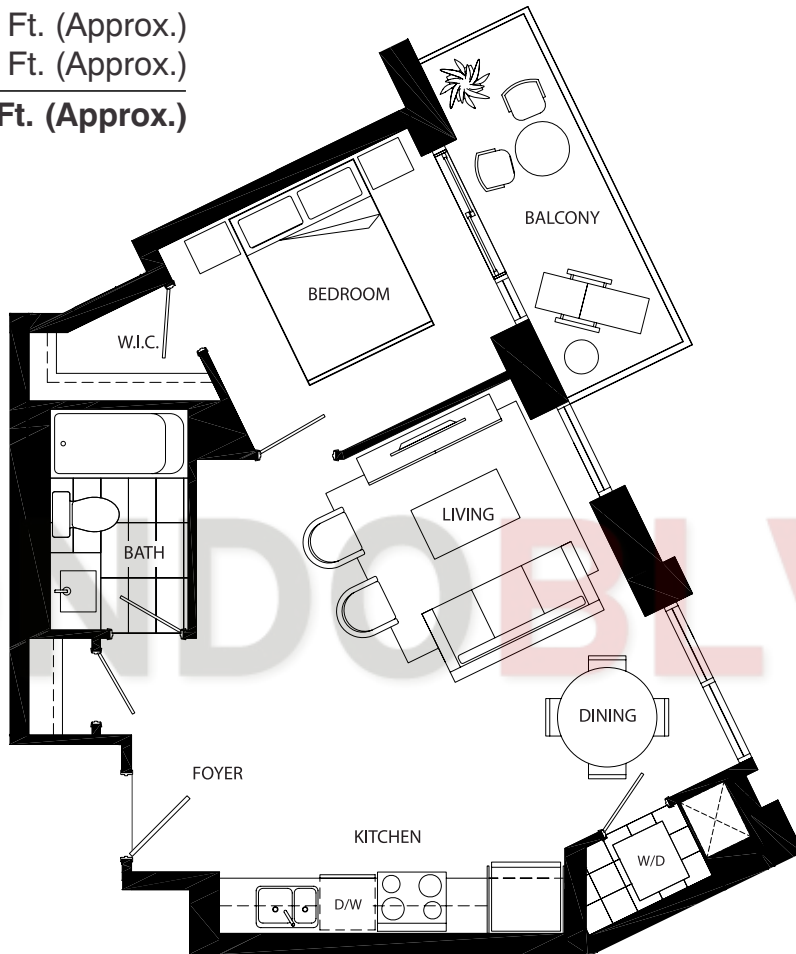

## Bathurst 540

1 Bedroom  
SUITE 211

Indoor 540 Sq. Ft. (Approx.)

Outdoor 54 Sq. Ft. (Approx.)

**Total 594 Sq. Ft. (Approx.)**

LEVEL 2

Dimensions, square footage and floorplans are approximate only. Final dimensions, square footage and floorplans may vary and will be determined by final strata plan measurements. Final floorplans may be a mirror image of the floorplans shown above. The Developer reserves the right to make changes to the floorplans, project design, appliances, specifications, and features. E.&O.E.