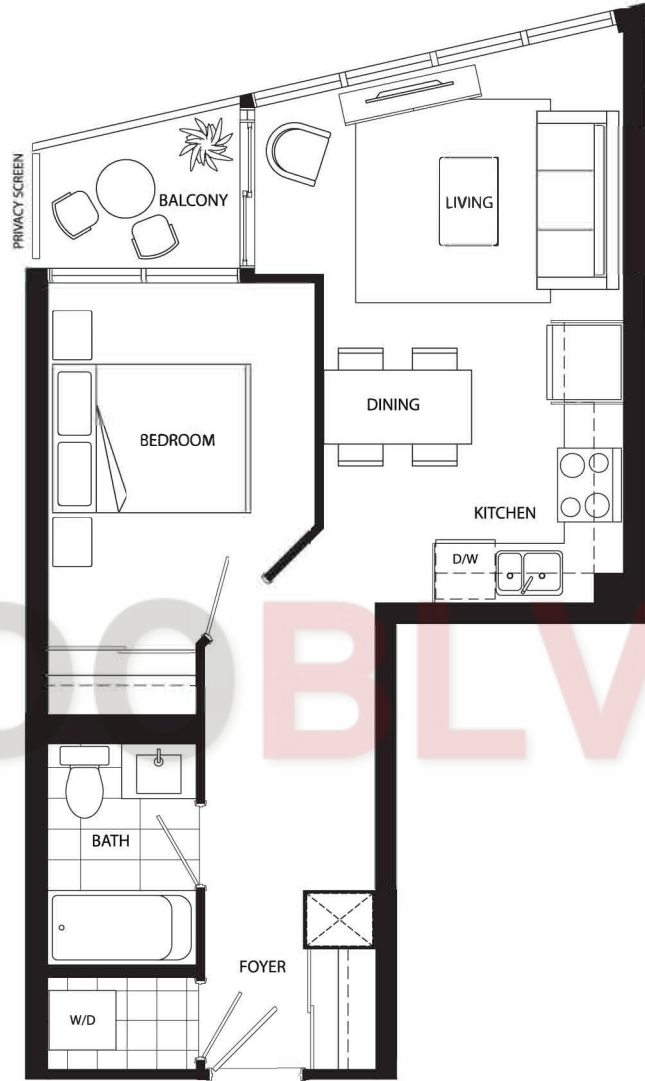

Bathurst 524

1 Bedroom
 SUITES 303 - PH03

Indoor 524 Sq. Ft. (Approx.)
 Outdoor 33 Sq. Ft. (Approx.)
Total 557 Sq. Ft. (Approx.)

CONDOS BLVD

LEVELS 3 - 7

LEVEL 8

LEVELS 9 - SPH

PH LEVEL

Dimensions, square footage and floorplans are approximate only. Final dimensions, square footage and floorplans may vary and will be determined by final strata plan measurements. Final floorplans may be a mirror image of the floorplans shown above. The Developer reserves the right to make changes to the floorplans, project design, appliances, specifications, and features. E.&O.E.