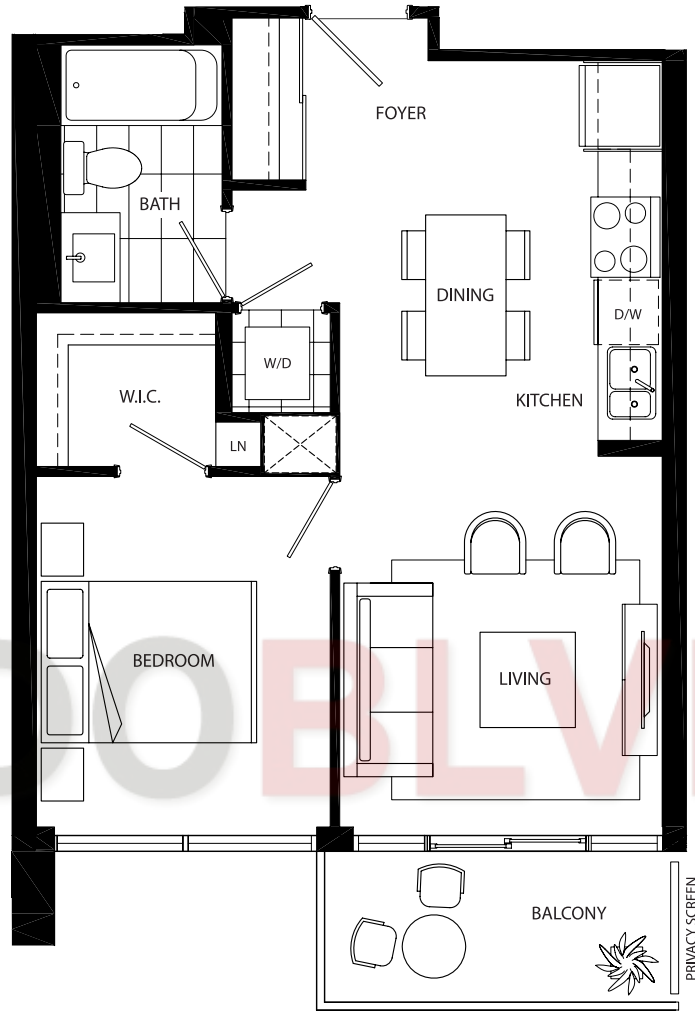

Bathurst 514

1 Bedroom
 SUITES 327 - 727
 807
 908 - PH08

Indoor 514 Sq. Ft. (Approx.)
 Outdoor 51 Sq. Ft. (Approx.)
Total 565 Sq. Ft. (Approx.)

CONDOR BLVD

LEVELS 3 - 7

LEVEL 8

LEVELS 9 - SPH

PH LEVEL

Dimensions, square footage and floorplans are approximate only. Final dimensions, square footage and floorplans may vary and will be determined by final strata plan measurements. Final floorplans may be a mirror image of the floorplans shown above. The Developer reserves the right to make changes to the floorplans, project design, appliances, specifications, and features. E.&O.E.