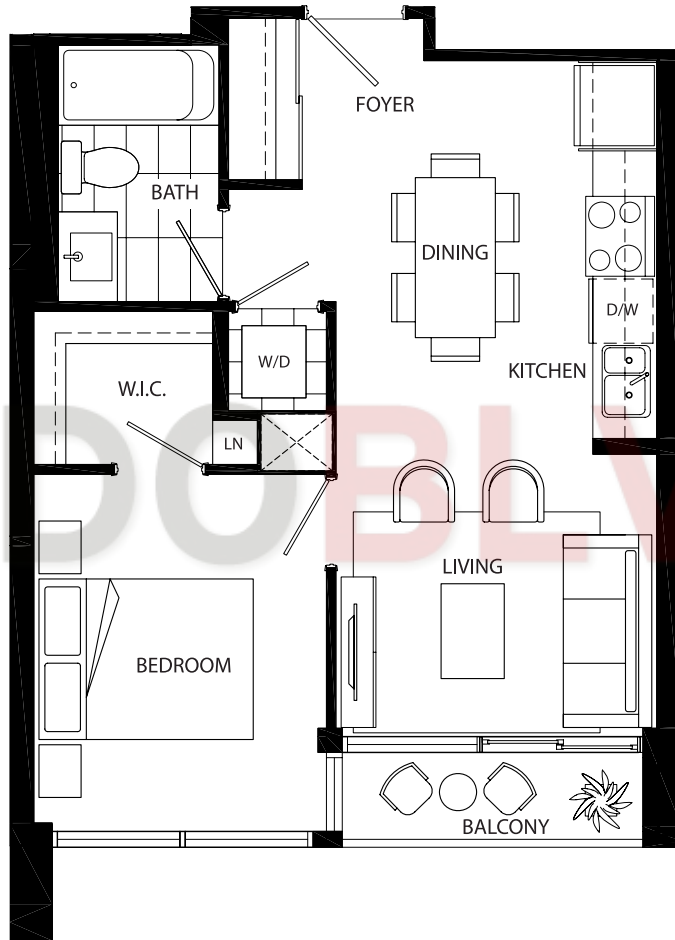

## Bathurst 498

1 Bedroom  
SUITE 213

Indoor 498 Sq. Ft. (Approx.)

Outdoor 25 Sq. Ft. (Approx.)

**Total 523 Sq. Ft. (Approx.)**

LEVEL 2

Dimensions, square footage and floorplans are approximate only. Final dimensions, square footage and floorplans may vary and will be determined by final strata plan measurements. Final floorplans may be a mirror image of the floorplans shown above. The Developer reserves the right to make changes to the floorplans, project design, appliances, specifications, and features. E.&O.E.