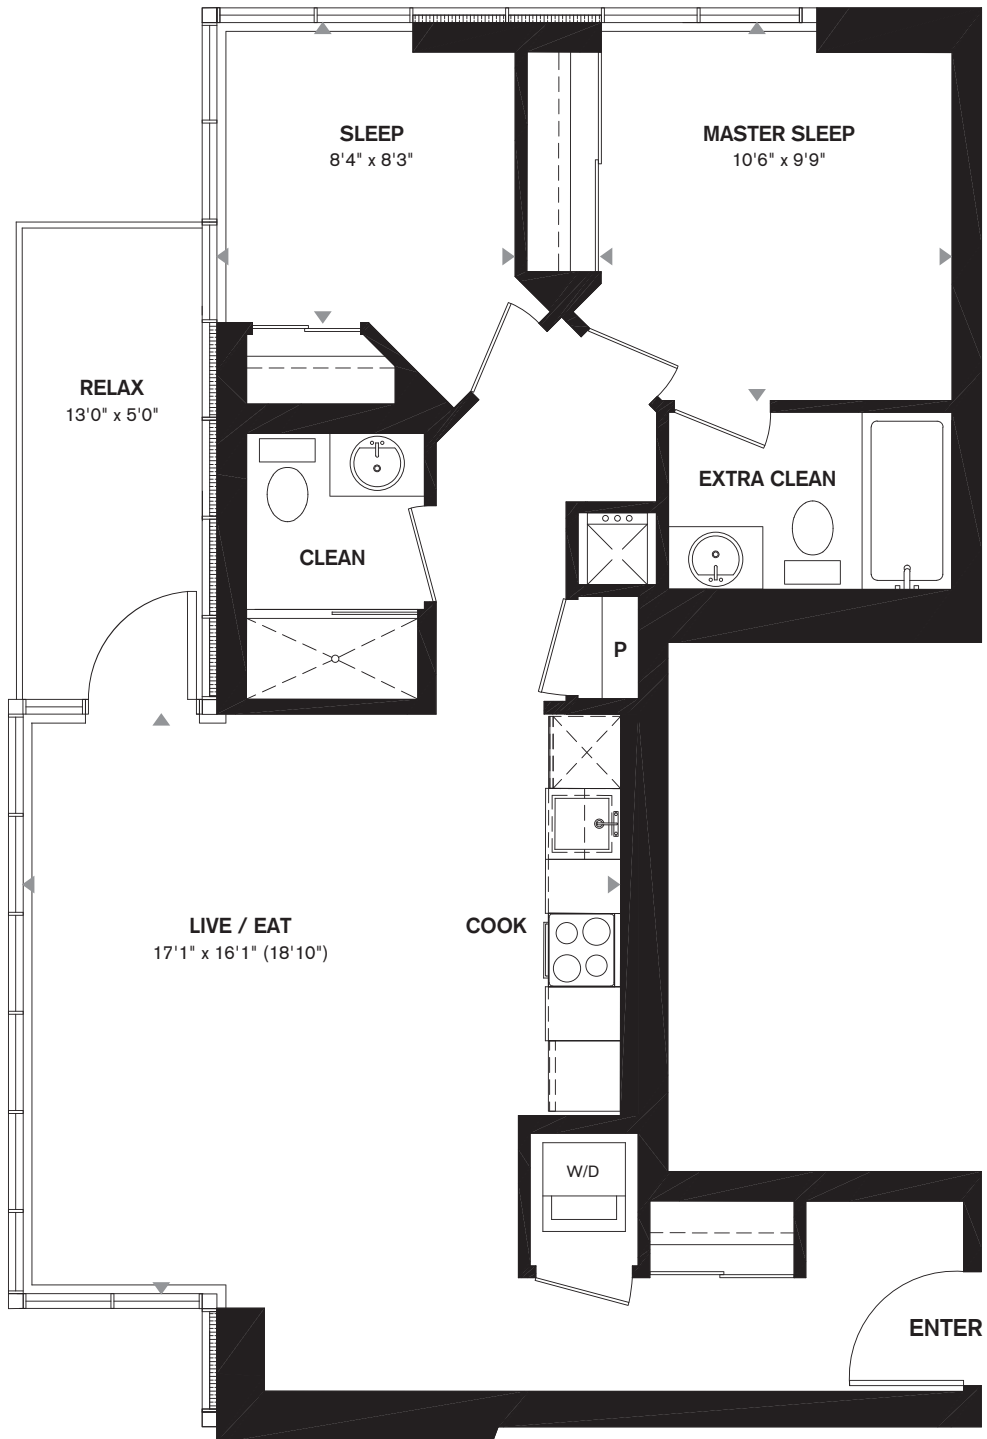

TWO BEDROOM
802 SQ.FT. + 65 SQ.FT. BALCONY

Virgo

LIBERTY
CENTRAL
BY THE LAKE
Two

THE SOLIDARITY WAY COLLECTION

SUITE LOCATION

PODIUM FLOORS 3-4

All areas and stated room dimensions are approximate. Floor area measured in accordance with Tarion bulletin #22. Actual living area will vary from floor area stated. Builder may substitute materials for those provided in the plans and specifications provided such materials are of quality equal to or better than the material provided for in the plans and specifications. Floorplans are subject to change without notice. E.&O.E. December 2014.