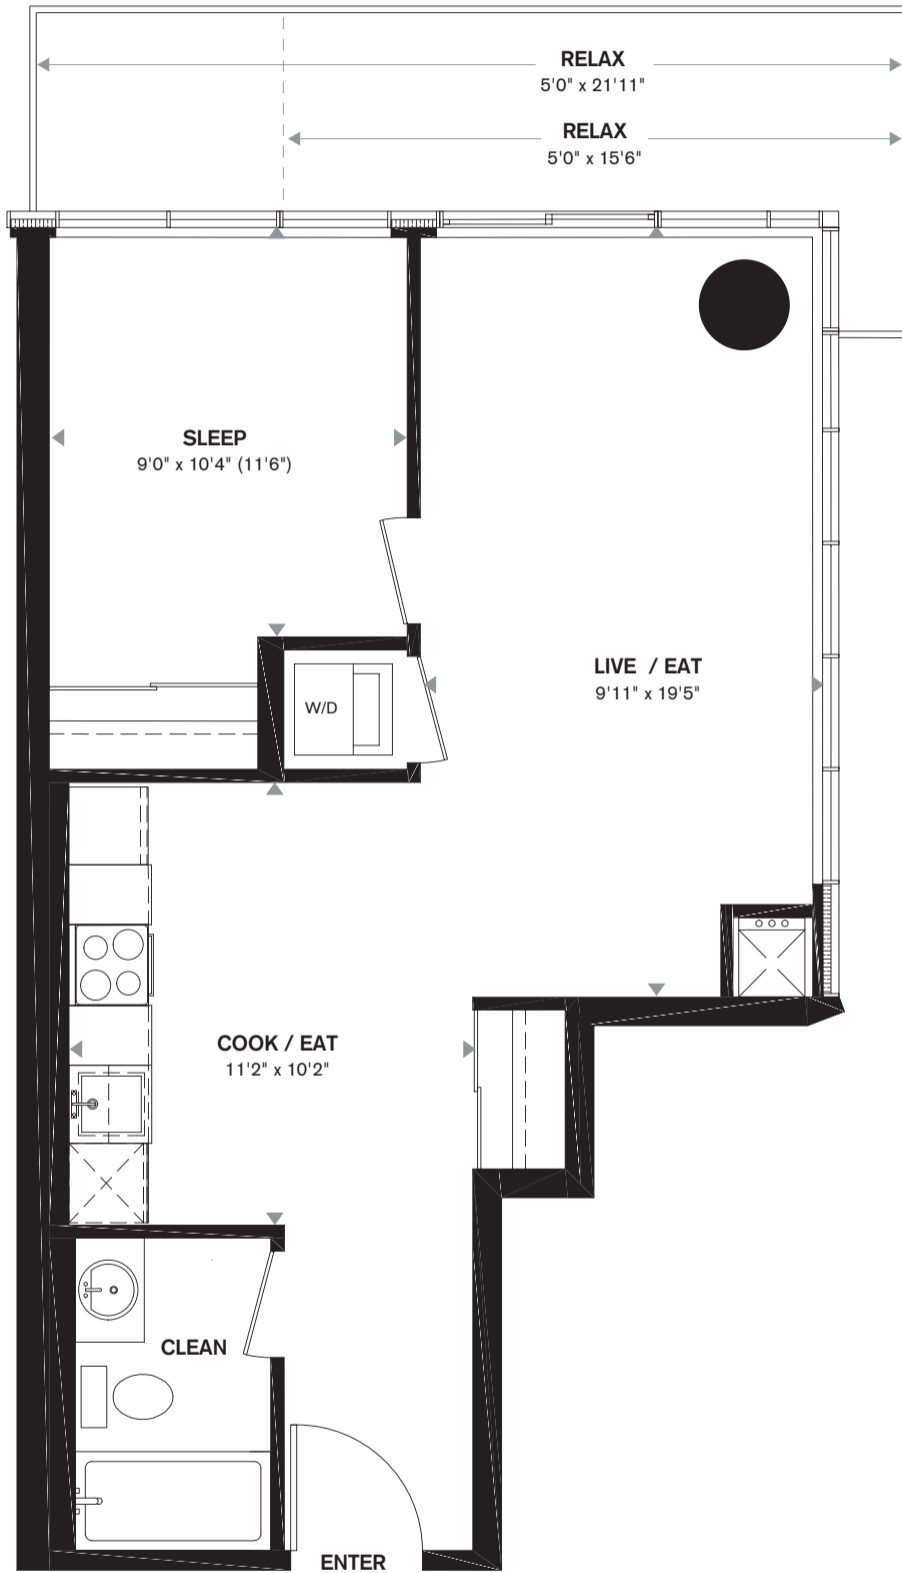

ONE BEDROOM

580 SQ.FT. + 87-114 SQ.FT. BALCONY

# Venus

**LIBERTY  
CENTRAL**  
BY THE LAKE  
*Two*

THE EAST LIBERTY COLLECTION

SUITE LOCATION

FLOORS 6-26

All areas and stated room dimensions are approximate. Floor area measured in accordance with Tarion bulletin #22. Actual living area will vary from floor area stated. Builder may substitute materials for those provided in the plans and specifications provided such materials are of quality equal to or better than the material provided for in the plans and specifications. Floorplans are subject to change without notice. E.&O.E. December 2014.