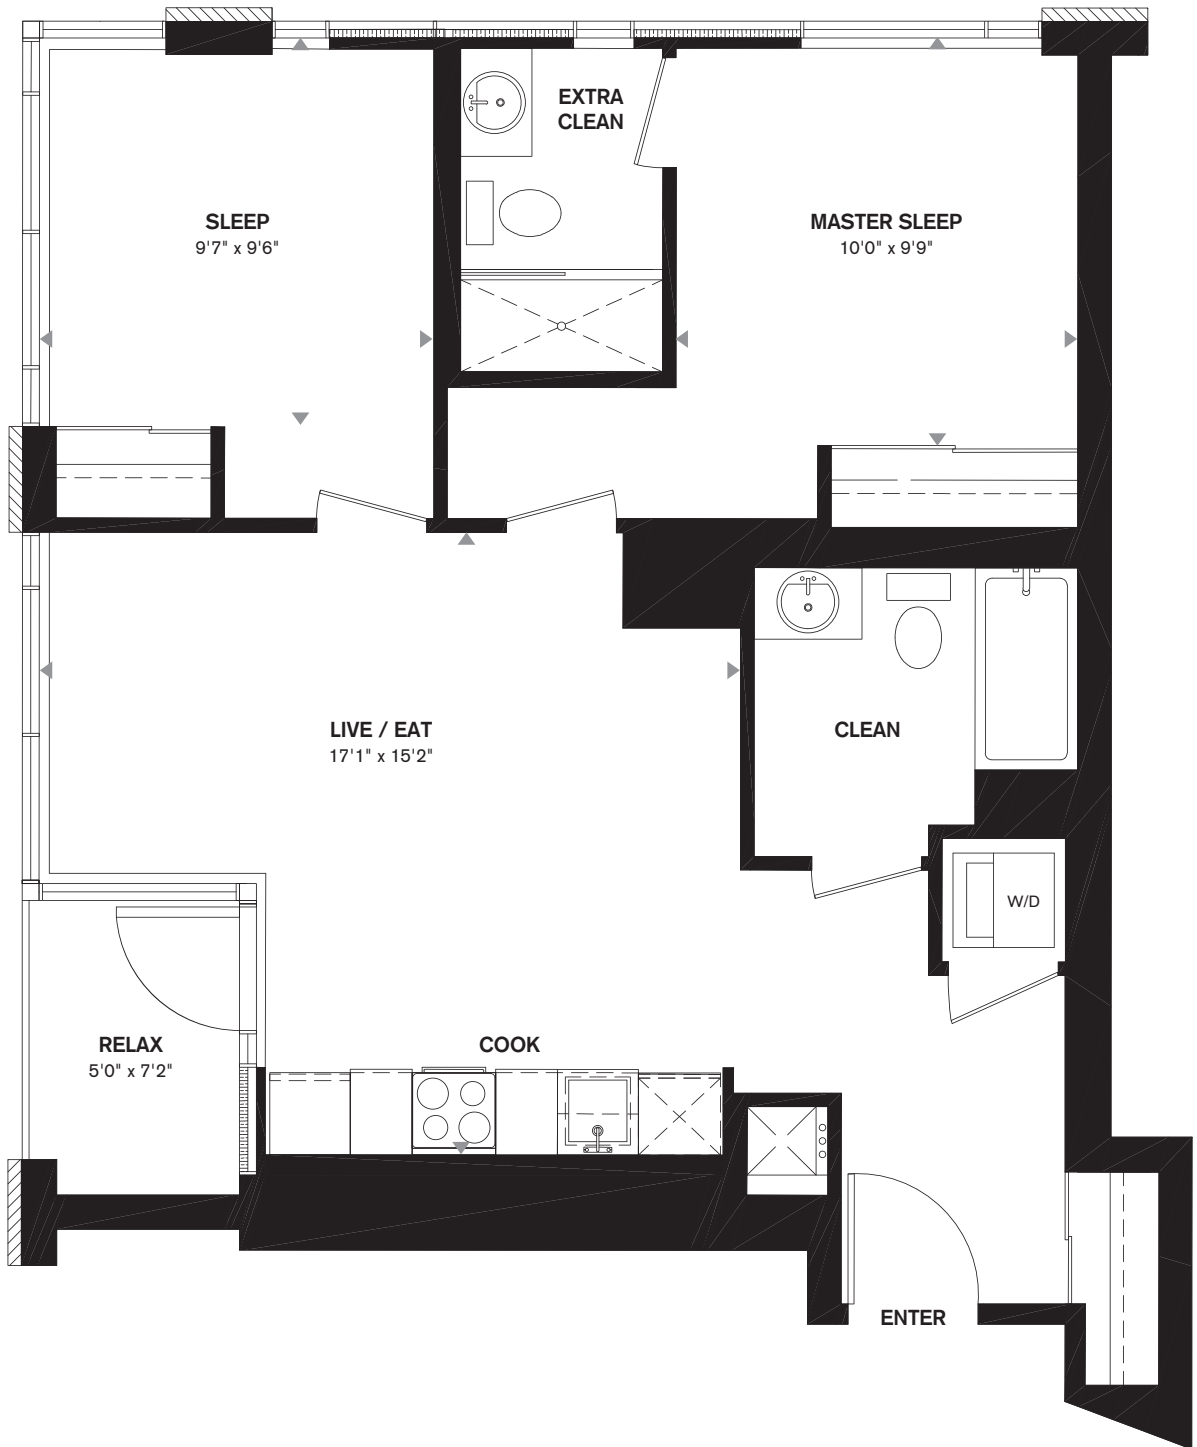

TWO BEDROOM
749 SQ.FT. + 36 SQ.FT. BALCONY

Starr

**LIBERTY
CENTRAL**
BY THE LAKE
Two

THE SOLIDARITY WAY COLLECTION

SUITE LOCATION

PODIUM FLOORS 2-4

All areas and stated room dimensions are approximate. Floor area measured in accordance with Tarion bulletin #22. Actual living area will vary from floor area stated. Builder may substitute materials for those provided in the plans and specifications provided such materials are of quality equal to or better than the material provided for in the plans and specifications. Floorplans are subject to change without notice. E.&O.E. December 2014.