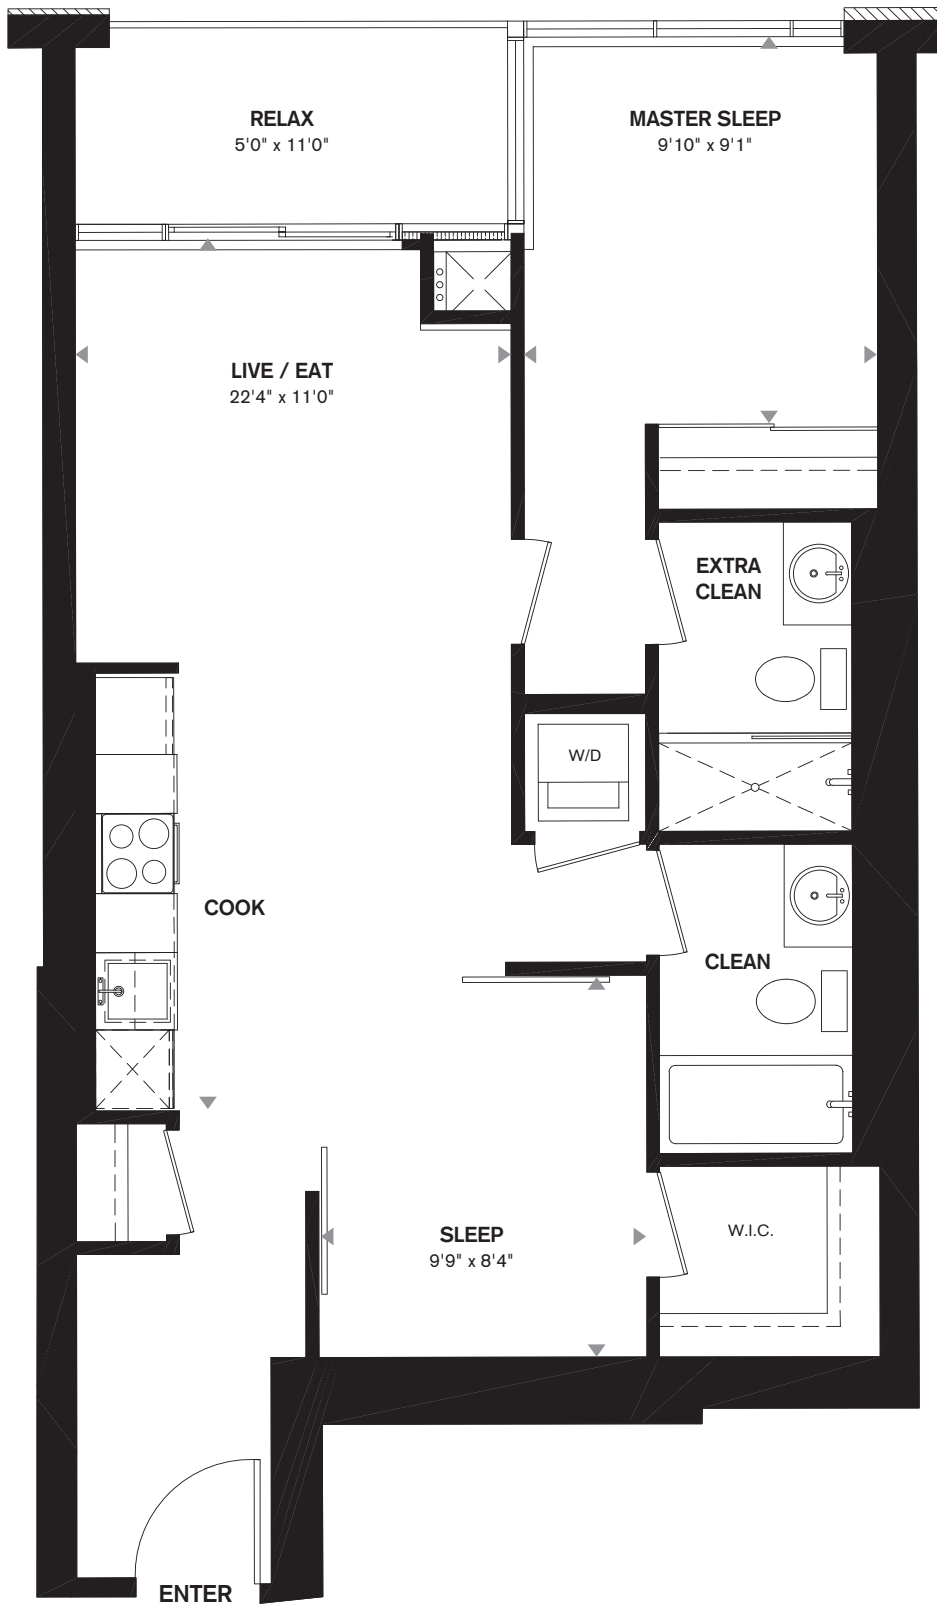

**TWO BEDROOM
735 SQ.FT. + 55 SQ.FT. BALCONY**

Pyxis

**LIBERTY
CENTRAL**
BY THE LAKE
Two

THE SOLIDARITY WAY COLLECTION

SUITE LOCATION

PODIUM FLOORS 3-4

All areas and stated room dimensions are approximate. Floor area measured in accordance with Tarion bulletin #22. Actual living area will vary from floor area stated. Builder may substitute materials for those provided in the plans and specifications provided such materials are of quality equal to or better than the material provided for in the plans and specifications. Floorplans are subject to change without notice. E.&O.E. December 2014.