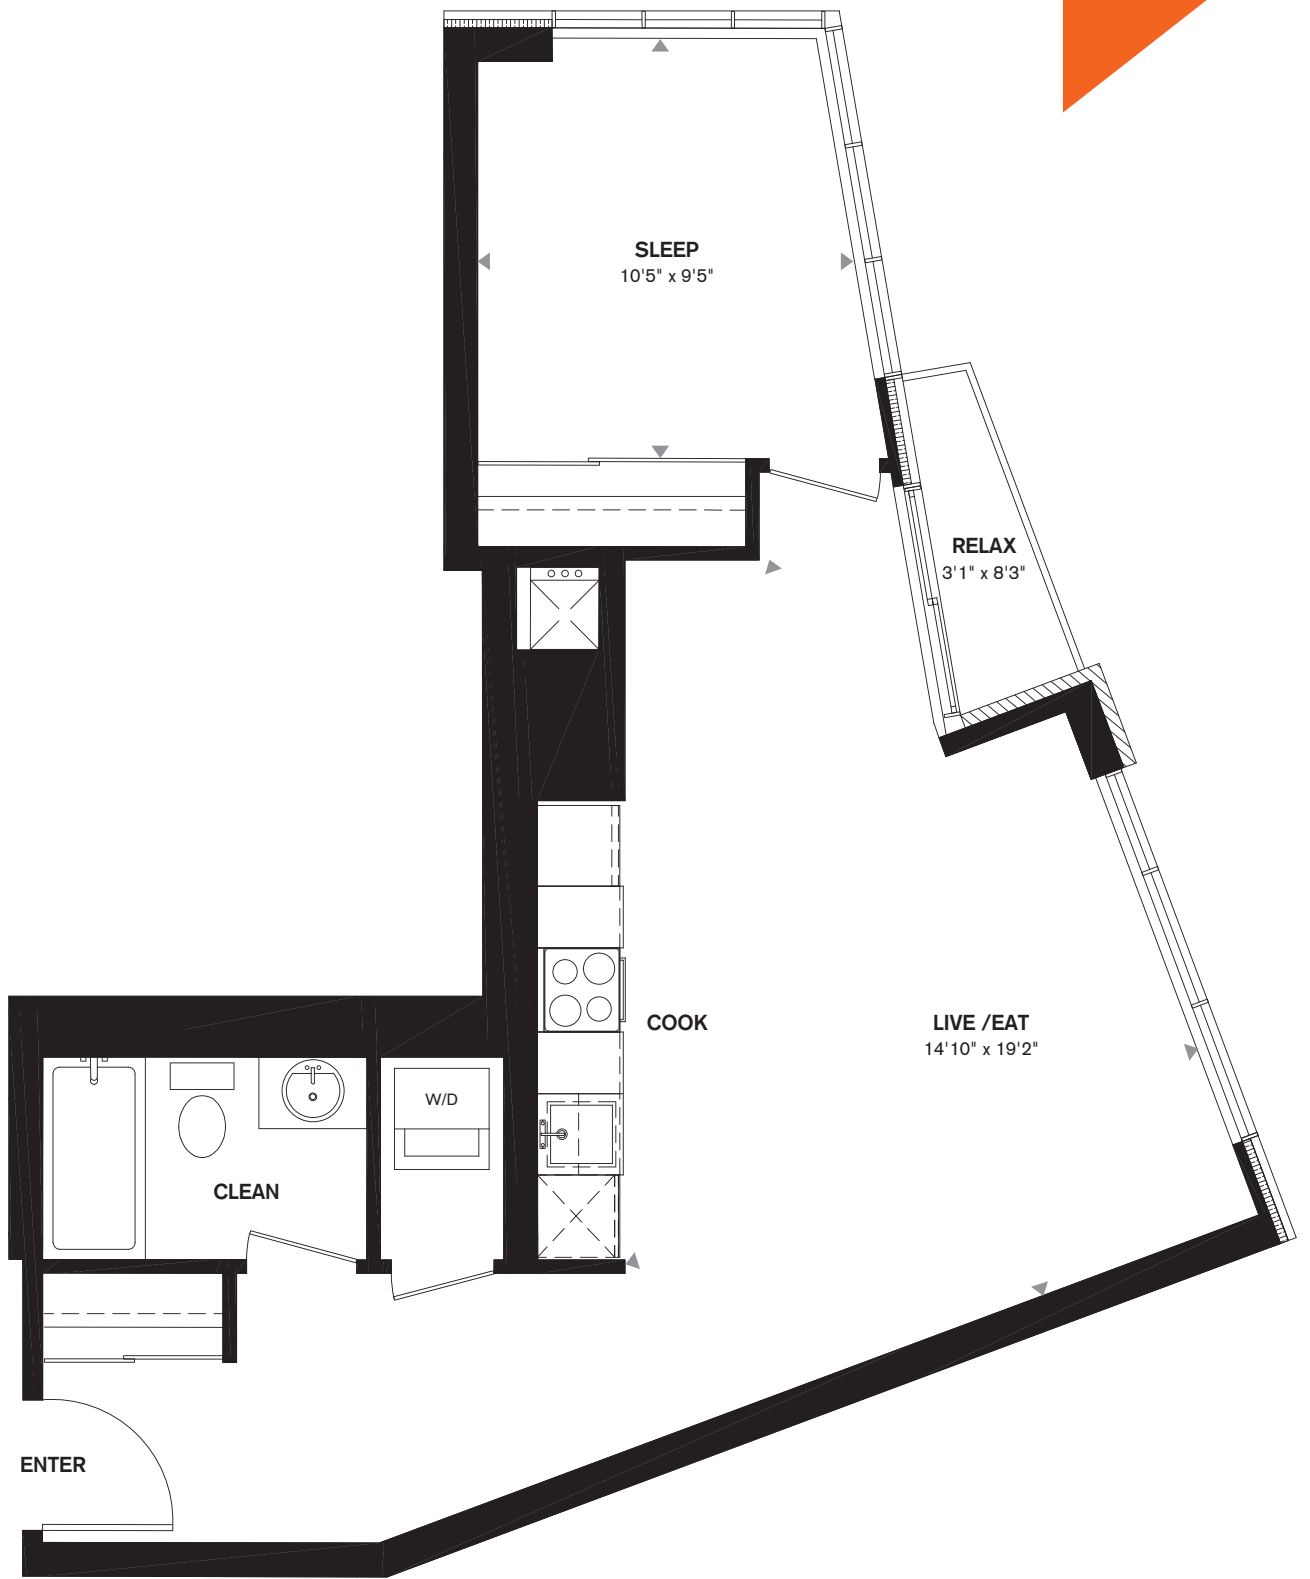

ONE BEDROOM
614 SQ.FT. + 18 SQ.FT. BALCONY

Pavo

LIBERTY
CENTRAL
BY THE LAKE
Two

THE SOLIDARITY WAY COLLECTION

SUITE LOCATION

PODIUM FLOORS 2-4

All areas and stated room dimensions are approximate. Floor area measured in accordance with Tarion bulletin #22. Actual living area will vary from floor area stated. Builder may substitute materials for those provided in the plans and specifications provided such materials are of quality equal to or better than the material provided for in the plans and specifications. Floorplans are subject to change without notice. E.&O.E. December 2014.