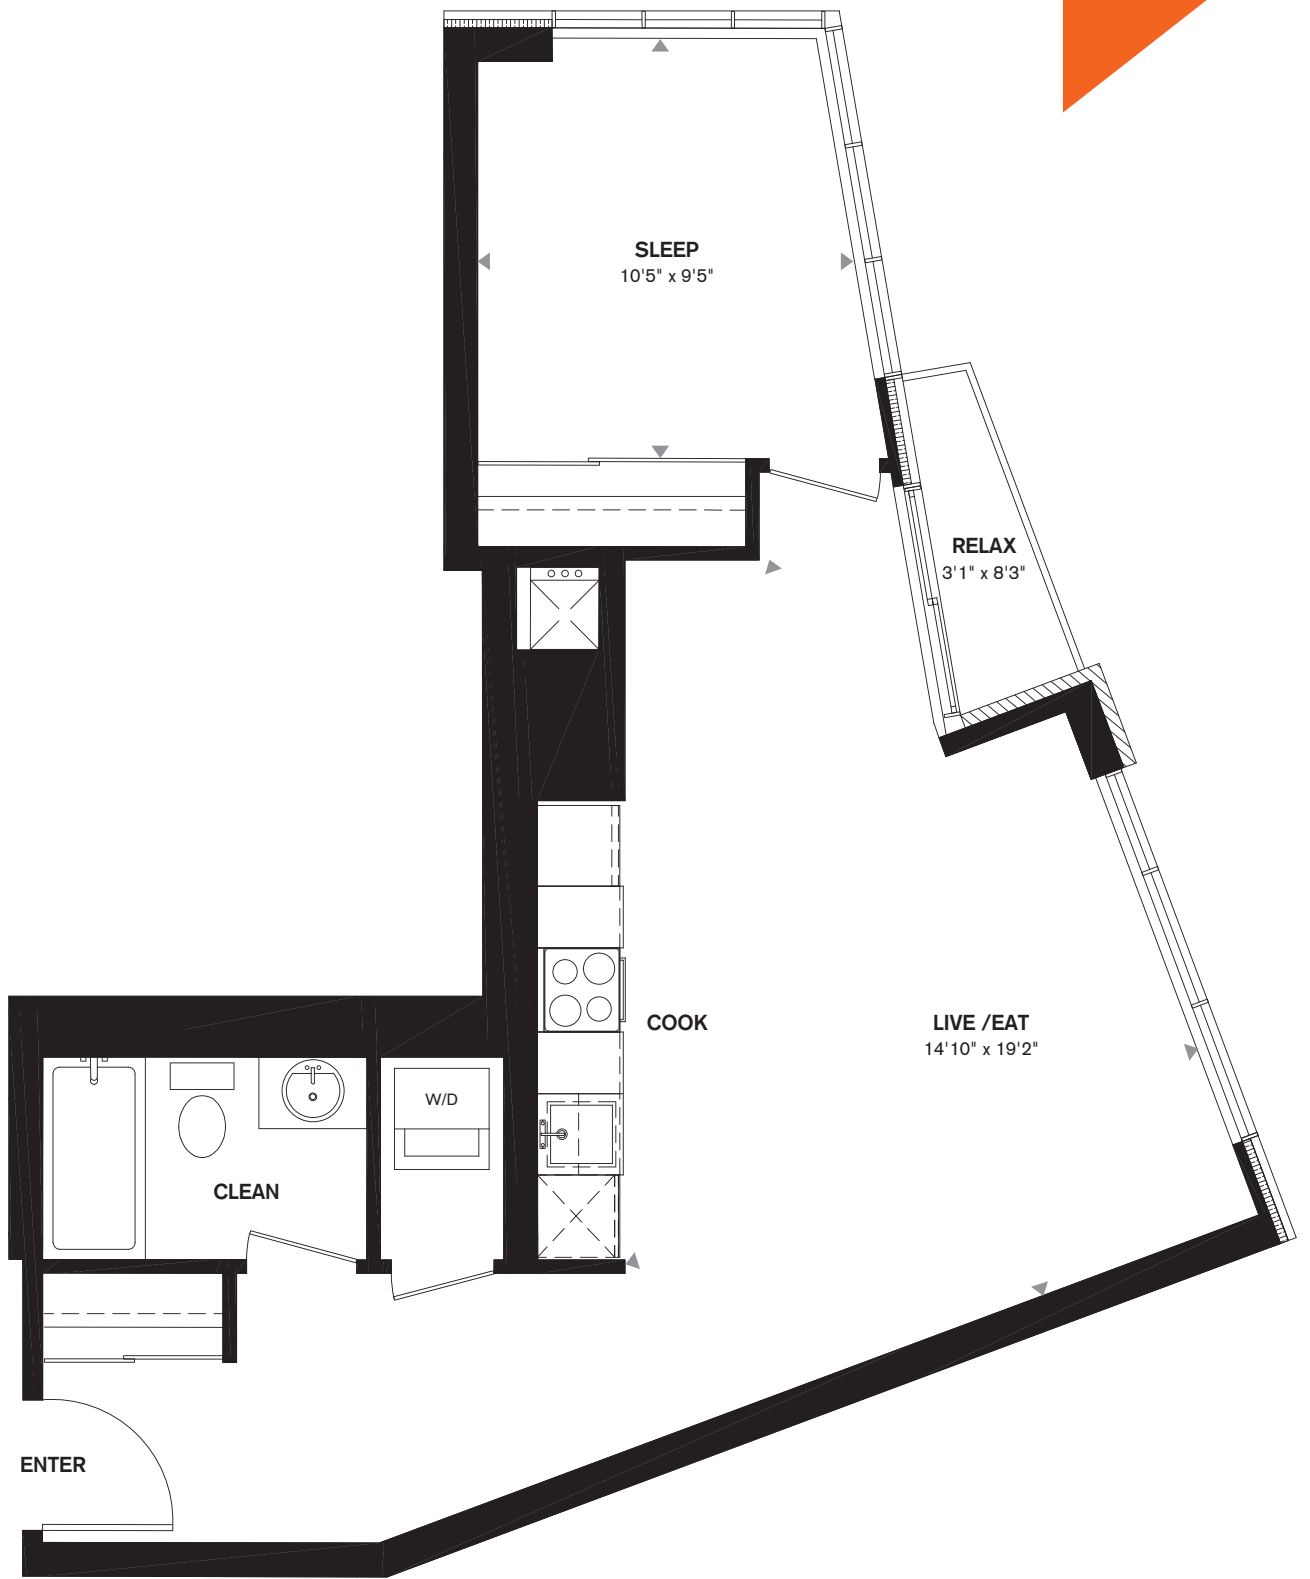

ONE BEDROOM  
614 SQ.FT. + 18 SQ.FT. BALCONY

Pavo

LIBERTY  
CENTRAL  
BY THE LAKE  
*Two*

THE SOLIDARITY WAY COLLECTION

SUITE LOCATION

PODIUM FLOORS 2-4

All areas and stated room dimensions are approximate. Floor area measured in accordance with Tarion bulletin #22. Actual living area will vary from floor area stated. Builder may substitute materials for those provided in the plans and specifications provided such materials are of quality equal to or better than the material provided for in the plans and specifications. Floorplans are subject to change without notice. E.&O.E. December 2014.