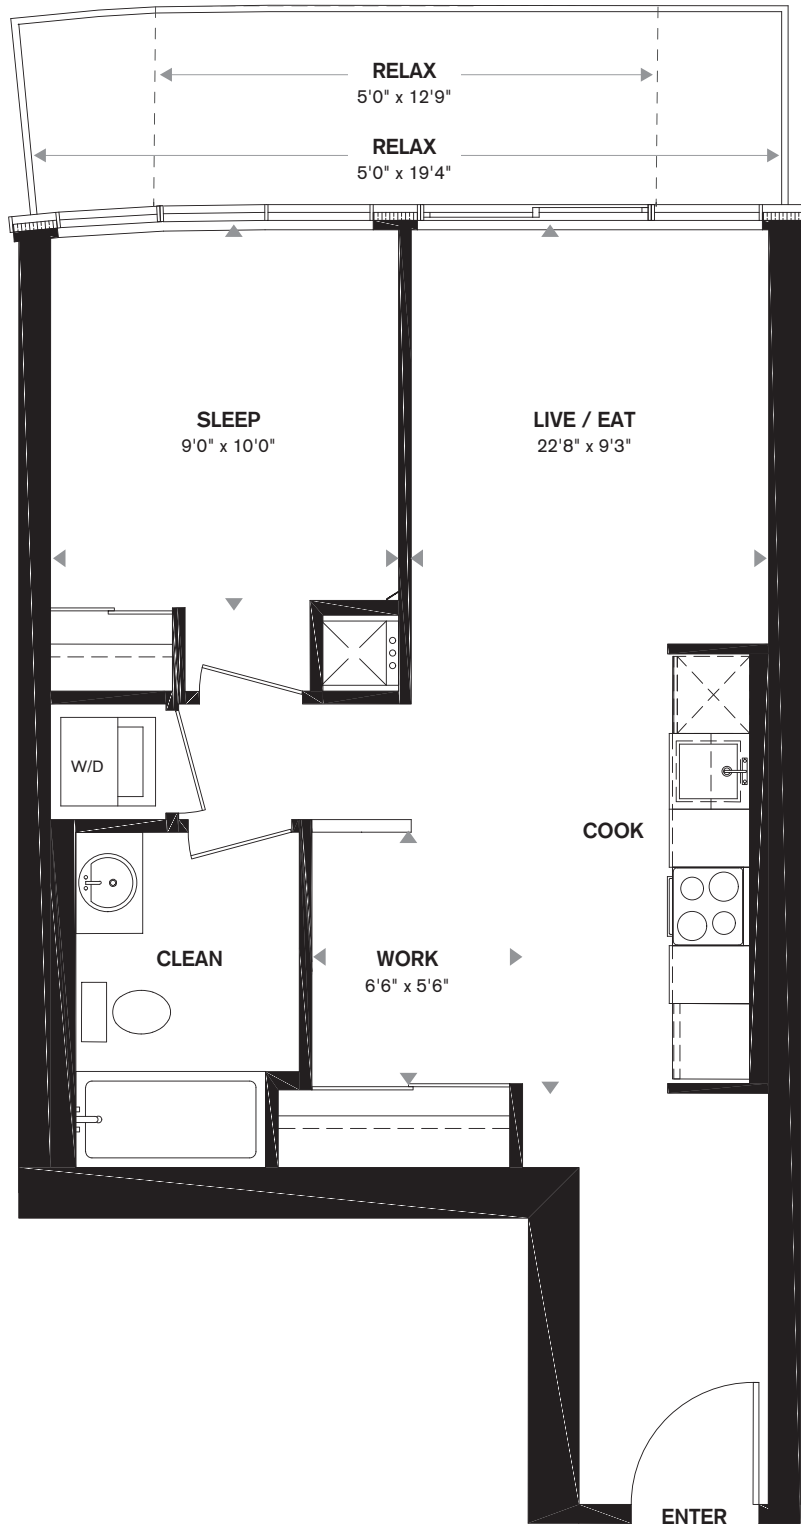

ONE BEDROOM + DEN
564 SQ.FT. + 63-96 SQ.FT. BALCONY

Orion

**LIBERTY
 CENTRAL**
 BY THE LAKE
Two

THE EAST LIBERTY COLLECTION

SUITE LOCATION

FLOORS 6-26

All areas and stated room dimensions are approximate. Floor area measured in accordance with Tarion bulletin #22. Actual living area will vary from floor area stated. Builder may substitute materials for those provided in the plans and specifications provided such materials are of quality equal to or better than the material provided for in the plans and specifications. Floorplans are subject to change without notice. E.&O.E. December 2014.