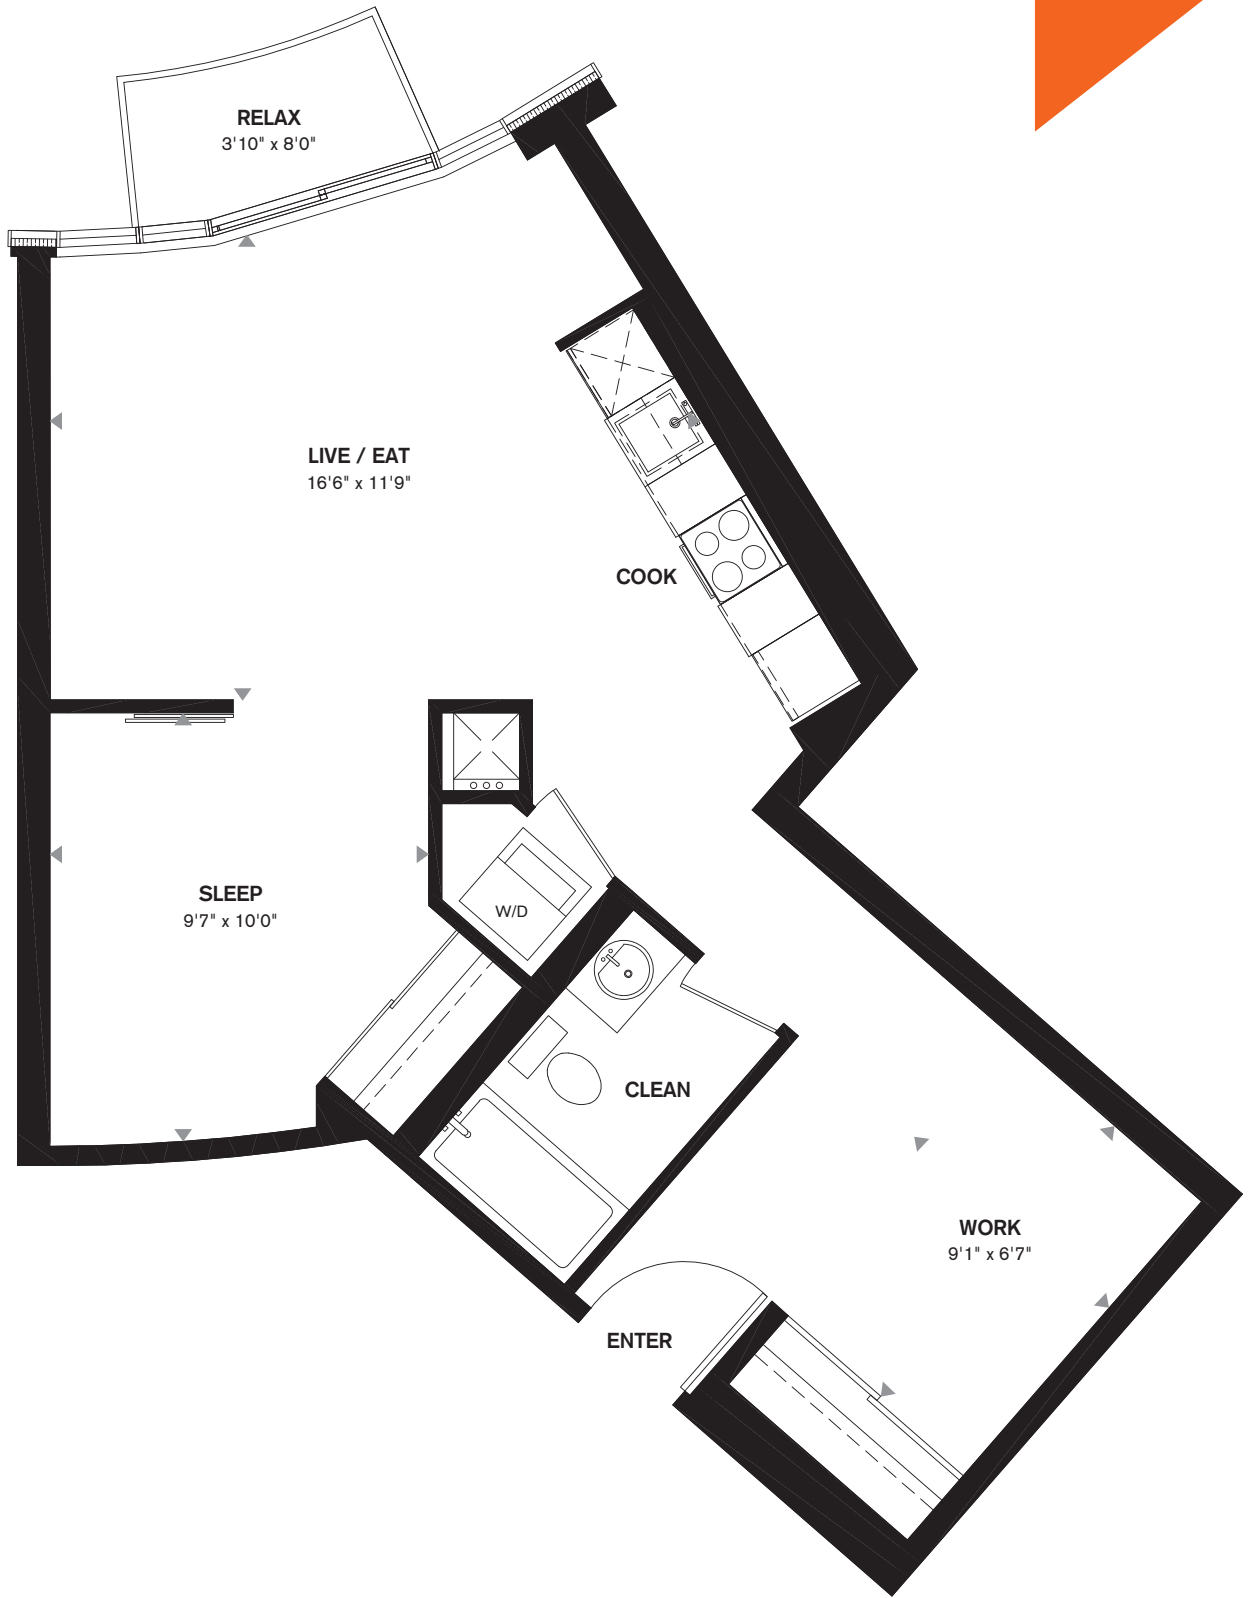

ONE BEDROOM + DEN
629 SQ.FT. + 30 SQ.FT. BALCONY

Mercurius

LIBERTY
CENTRAL
BY THE LAKE
Two

THE SOLIDARITY WAY COLLECTION

SUITE LOCATION

PODIUMS FLOORS 3-4

All areas and stated room dimensions are approximate. Floor area measured in accordance with Tarion bulletin #22. Actual living area will vary from floor area stated. Builder may substitute materials for those provided in the plans and specifications provided such materials are of quality equal to or better than the material provided for in the plans and specifications. Floorplans are subject to change without notice. E.&O.E. December 2014.