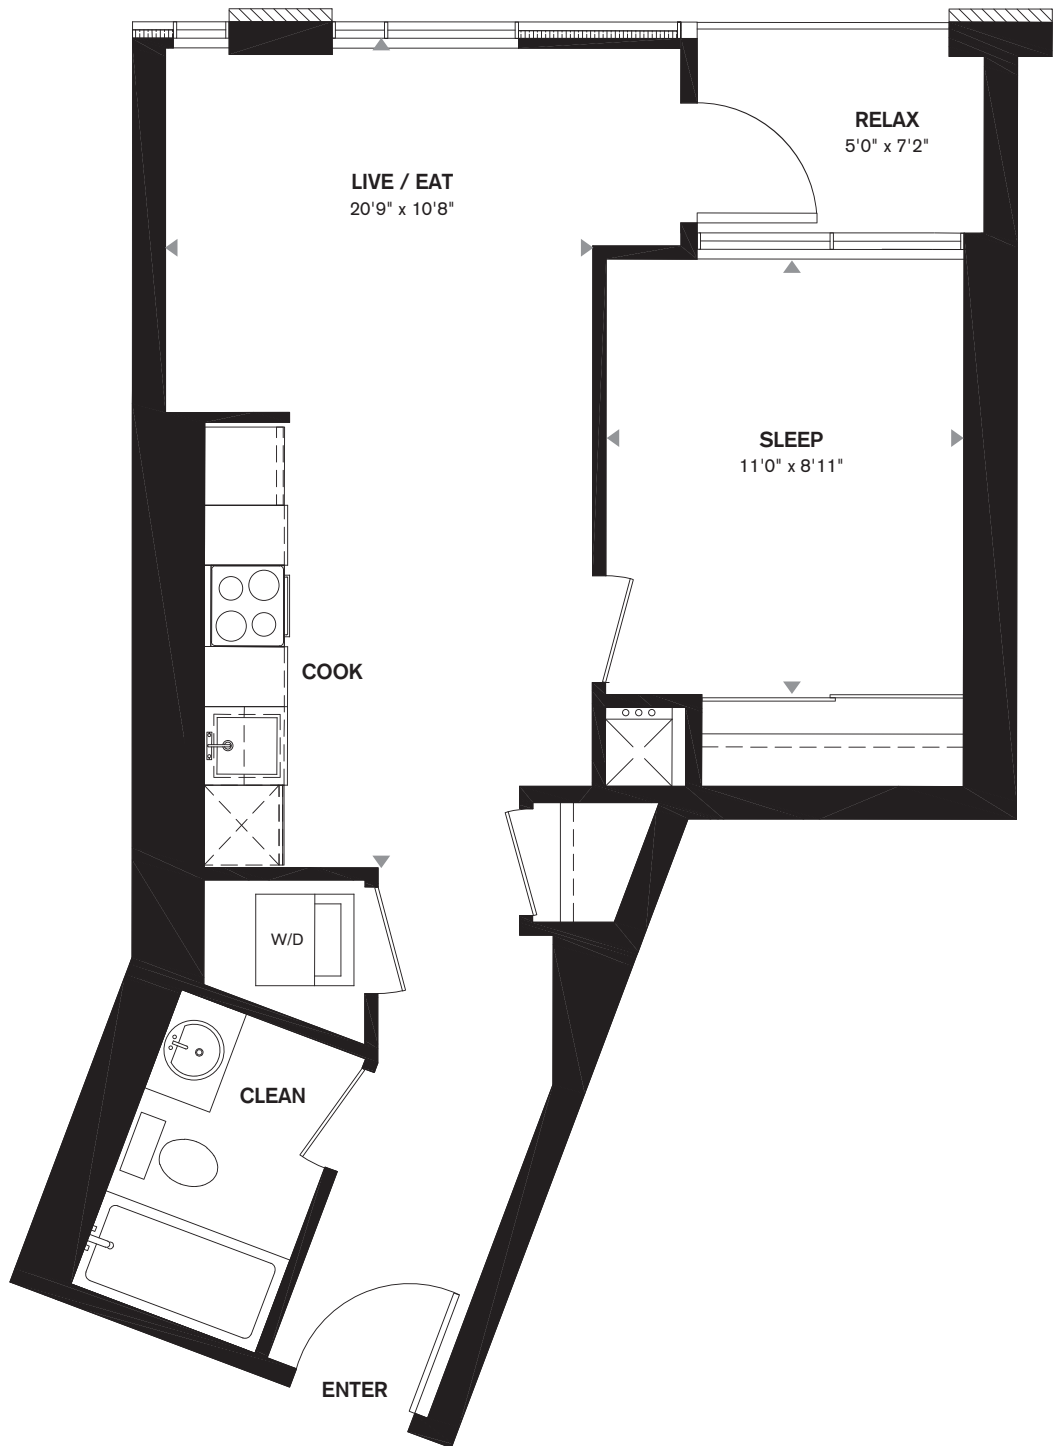

**ONE BEDROOM**  
**558 SQ.FT. + 36 SQ.FT. BALCONY**

*Lynx*

**LIBERTY  
CENTRAL**  
BY THE LAKE  
*Two*

THE SOLIDARITY WAY COLLECTION

SUITE LOCATION

PODIUM FLOORS 2-4

All areas and stated room dimensions are approximate. Floor area measured in accordance with Tarion bulletin #22. Actual living area will vary from floor area stated. Builder may substitute materials for those provided in the plans and specifications provided such materials are of quality equal to or better than the material provided for in the plans and specifications. Floorplans are subject to change without notice. E.&O.E. December 2014.