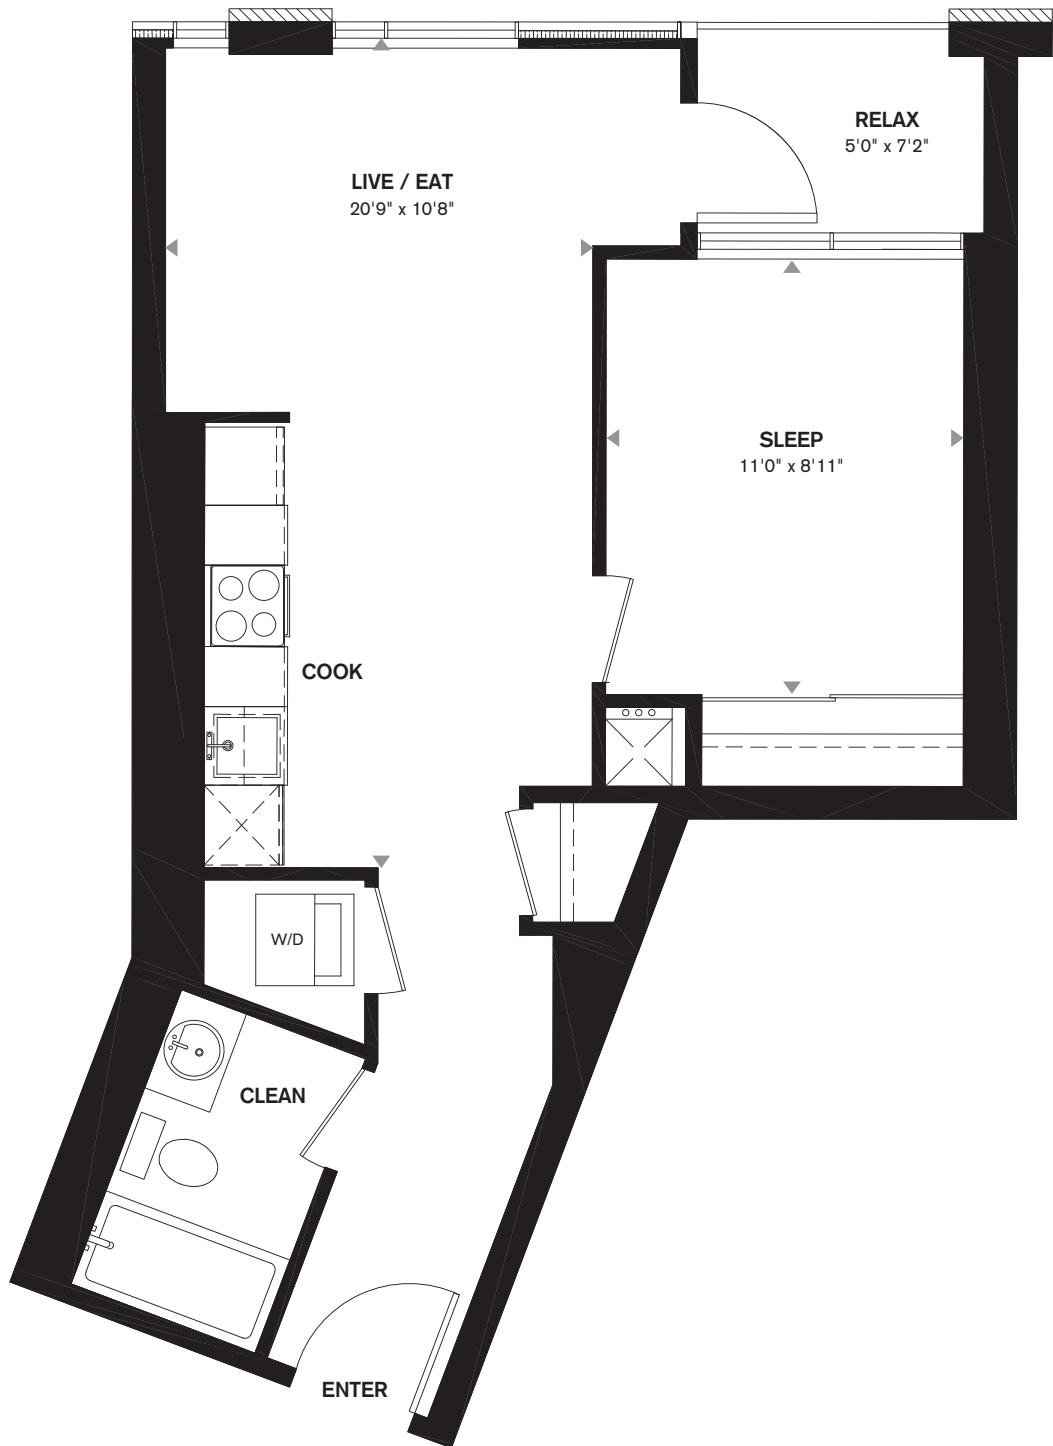

ONE BEDROOM
558 SQ.FT. + 36 SQ.FT. BALCONY

Lynx

LIBERTY
CENTRAL
BY THE LAKE
Two

THE SOLIDARITY WAY COLLECTION

SUITE LOCATION

PODIUM FLOORS 2-4

All areas and stated room dimensions are approximate. Floor area measured in accordance with Tarion bulletin #22. Actual living area will vary from floor area stated. Builder may substitute materials for those provided in the plans and specifications provided such materials are of quality equal to or better than the material provided for in the plans and specifications. Floorplans are subject to change without notice. E.&O.E. December 2014.