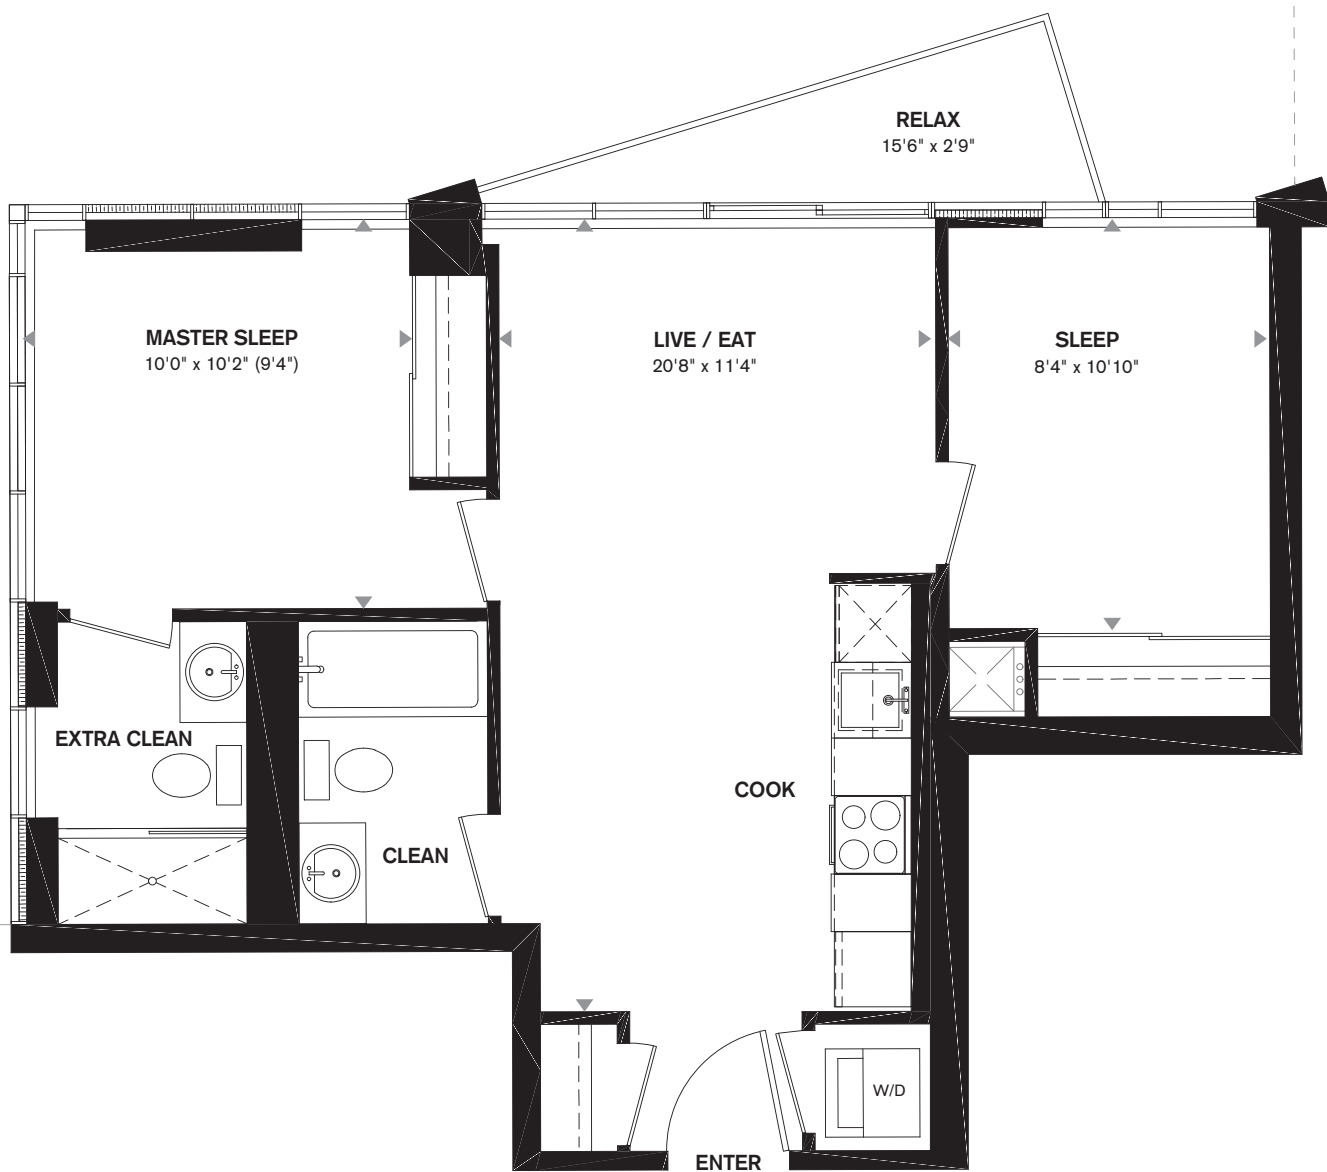

TWO BEDROOM
666 SQ.FT. + 43 SQ.FT. BALCONY
743 SQ.FT. TERRACE (5TH FLOOR)

Libra

TERRACE (5th Floor)
 28'3" x 15'0" + 10'0" x 32'0"

**LIBERTY
 CENTRAL**
 BY THE LAKE
Two

THE EAST LIBERTY COLLECTION

SUITE LOCATION

FLOORS
 5,7,8,10,11,13,14,16,17,19,20,22-27

All areas and stated room dimensions are approximate. Floor area measured in accordance with Tarion bulletin #22. Actual living area will vary from floor area stated. Builder may substitute materials for those provided in the plans and specifications provided such materials are of quality equal to or better than the material provided for in the plans and specifications. Floorplans are subject to change without notice. E.&O.E. December 2014.