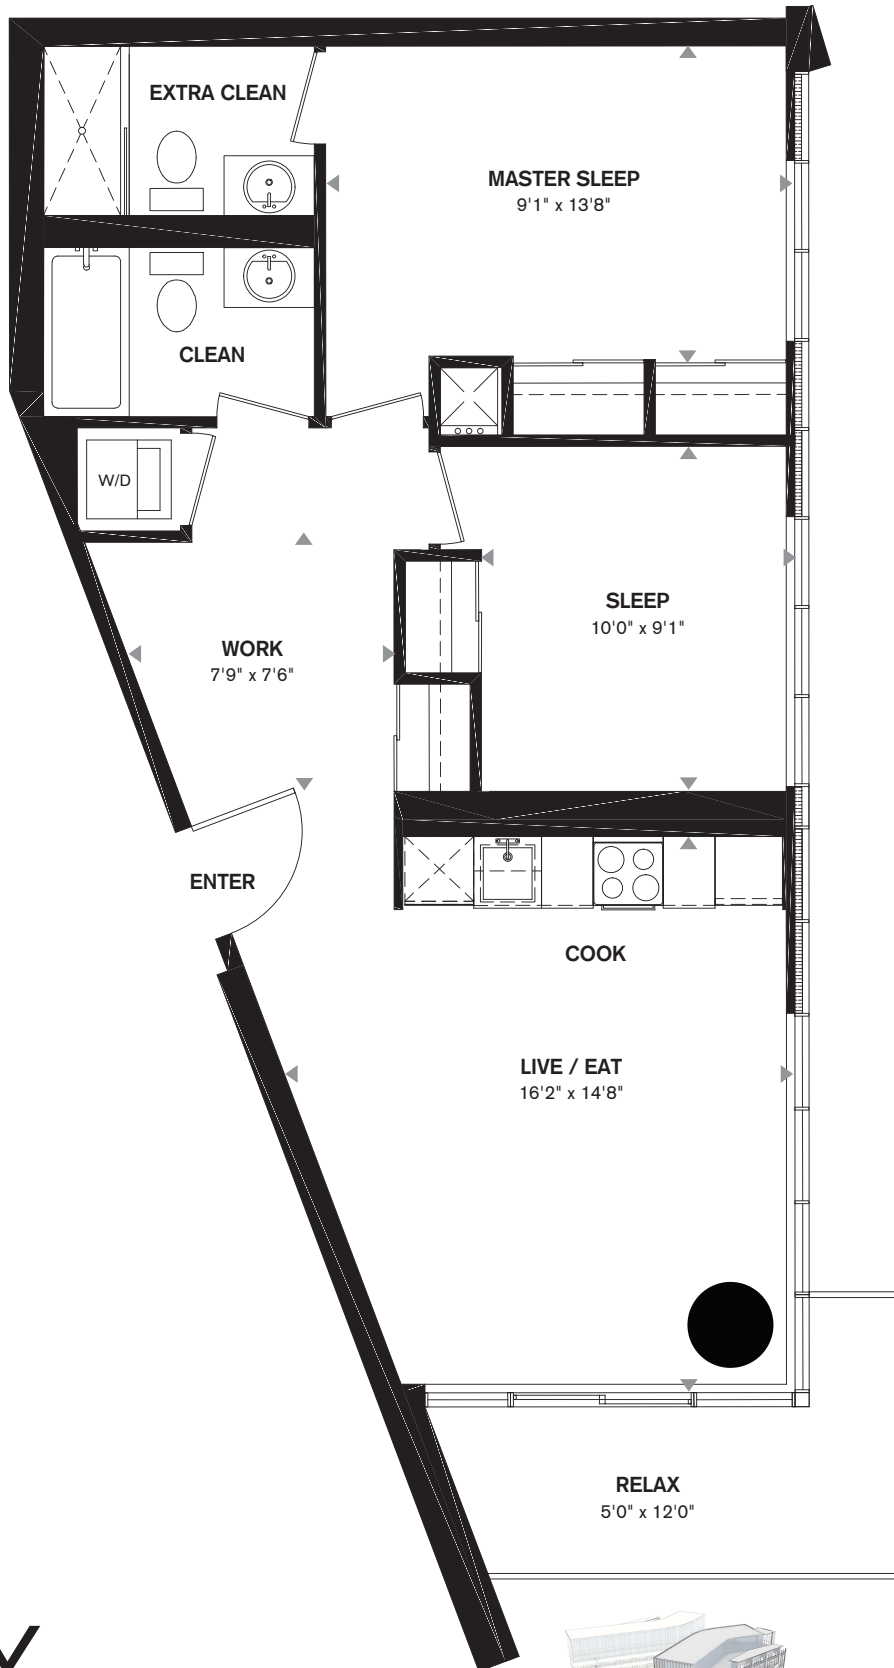

TWO BEDROOM + DEN
763 SQ.FT. + 60 SQ.FT. BALCONY

Leo

**LIBERTY
 CENTRAL**
 BY THE LAKE
Two

THE EAST LIBERTY COLLECTION

SUITE LOCATION

FLOORS 3-27

All areas and stated room dimensions are approximate. Floor area measured in accordance with Tarion bulletin #22. Actual living area will vary from floor area stated. Builder may substitute materials for those provided in the plans and specifications provided such materials are of quality equal to or better than the material provided for in the plans and specifications. Floorplans are subject to change without notice. E.&O.E. December 2014.