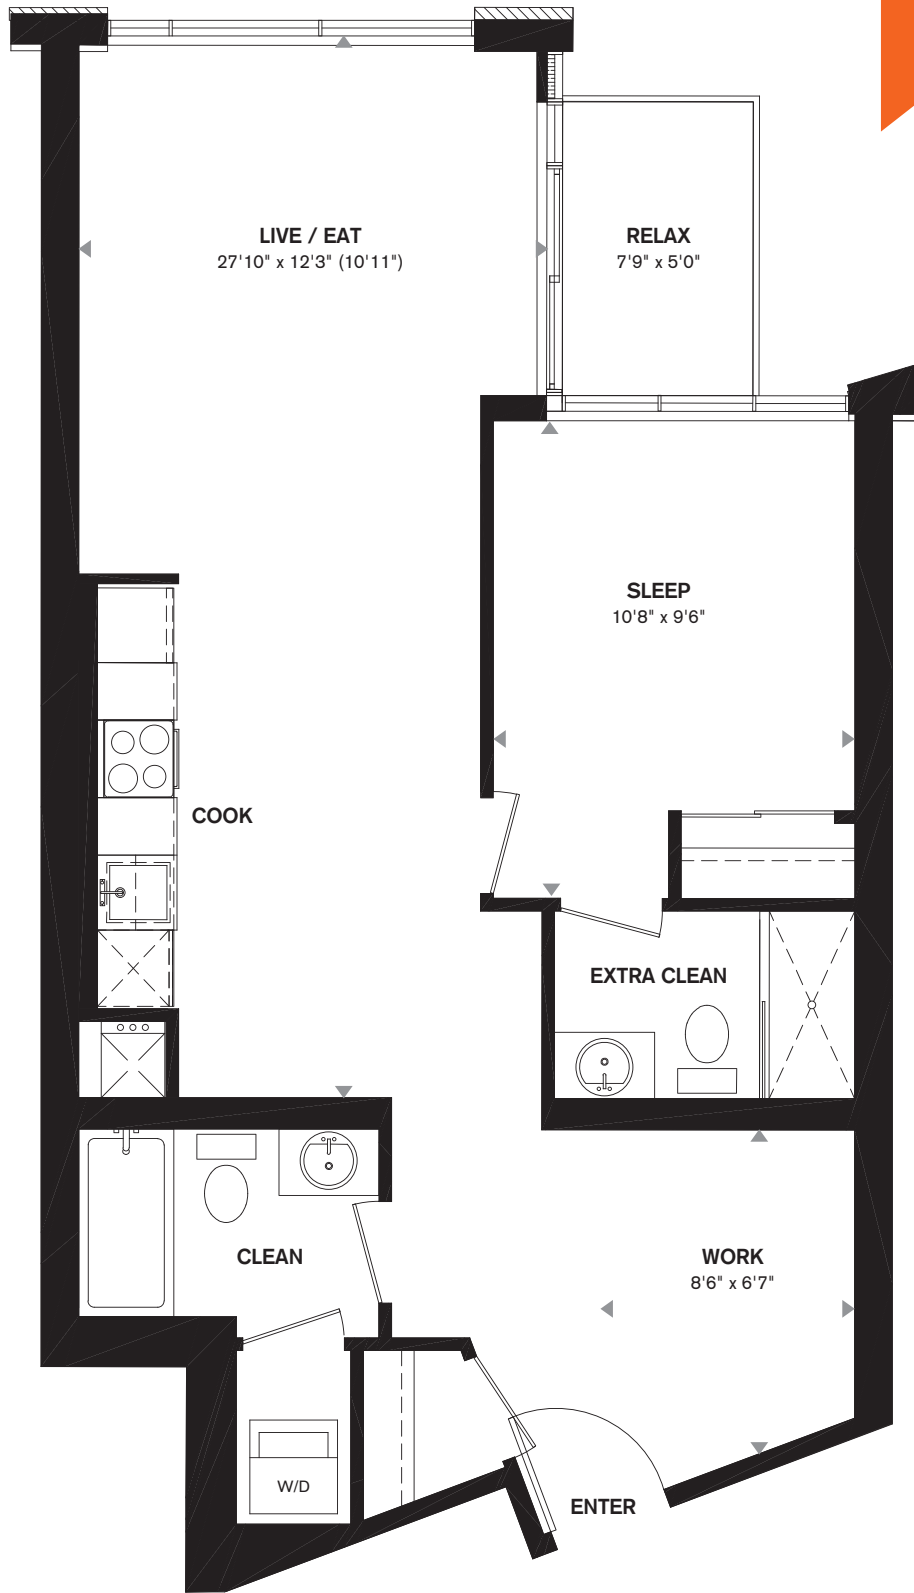

ONE BEDROOM + DEN
746 SQ.FT. + 38 SQ.FT. BALCONY

Kalliope

LIBERTY
CENTRAL
BY THE LAKE
Two

THE SOLIDARITY WAY COLLECTION

SUITE LOCATION

PODIUM FLOORS 3-4

All areas and stated room dimensions are approximate. Floor area measured in accordance with Tarion bulletin #22. Actual living area will vary from floor area stated. Builder may substitute materials for those provided in the plans and specifications provided such materials are of quality equal to or better than the material provided for in the plans and specifications. Floorplans are subject to change without notice. E.&O.E. December 2014.