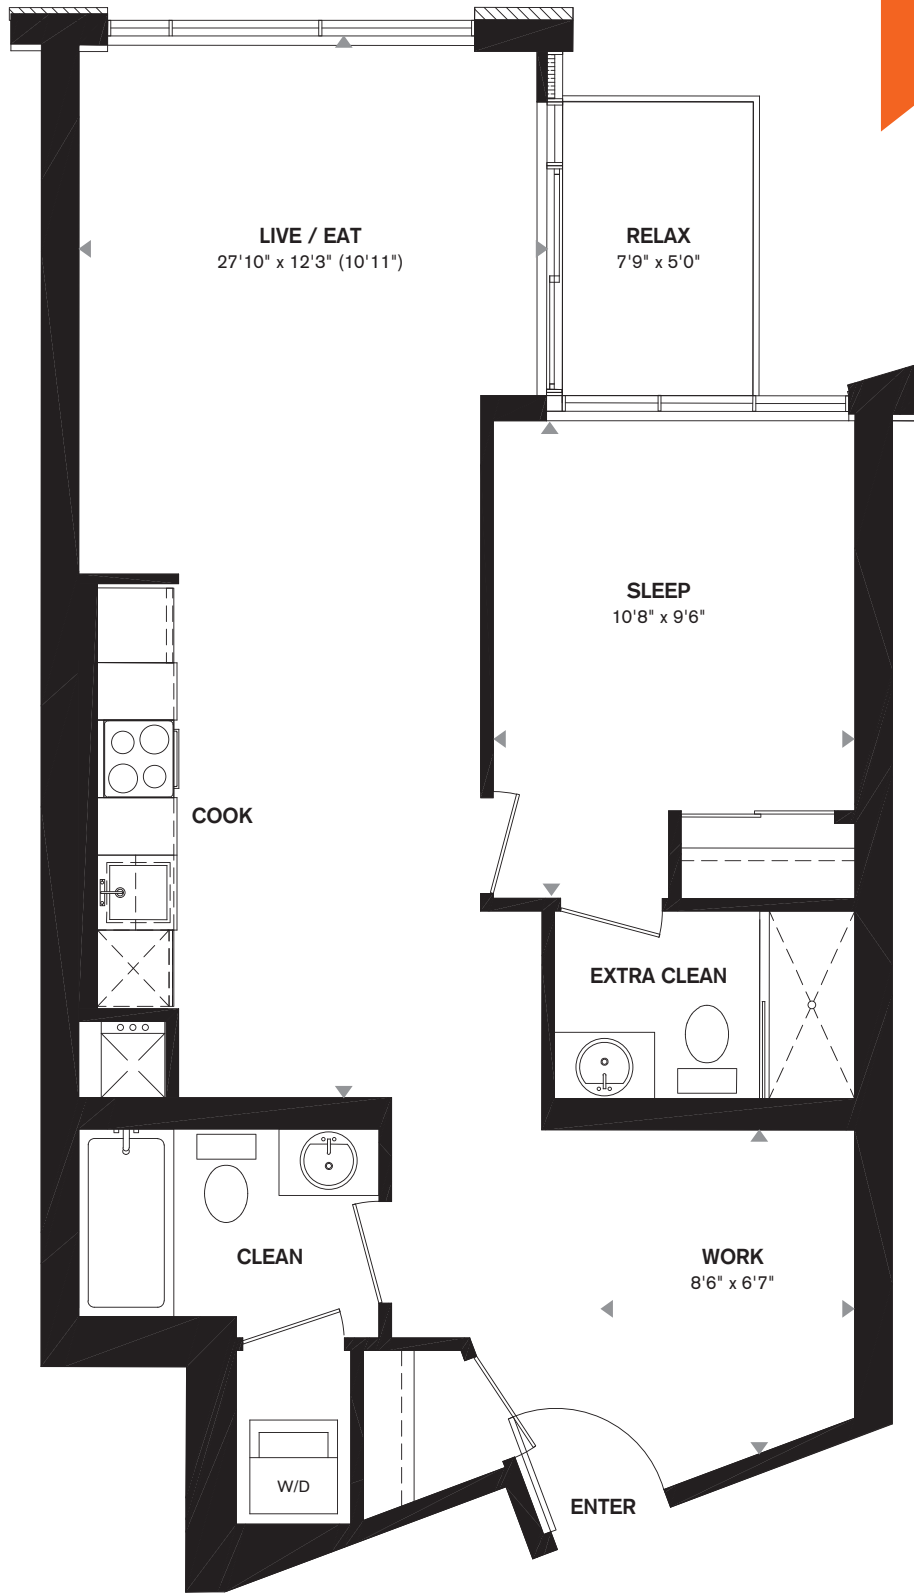

ONE BEDROOM + DEN  
746 SQ.FT. + 38 SQ.FT. BALCONY

# Kalliope

**LIBERTY  
CENTRAL**  
BY THE LAKE  
*Two*

THE SOLIDARITY WAY COLLECTION

SUITE LOCATION

PODIUM FLOORS 3-4

All areas and stated room dimensions are approximate. Floor area measured in accordance with Tarion bulletin #22. Actual living area will vary from floor area stated. Builder may substitute materials for those provided in the plans and specifications provided such materials are of quality equal to or better than the material provided for in the plans and specifications. Floorplans are subject to change without notice. E.&O.E. December 2014.