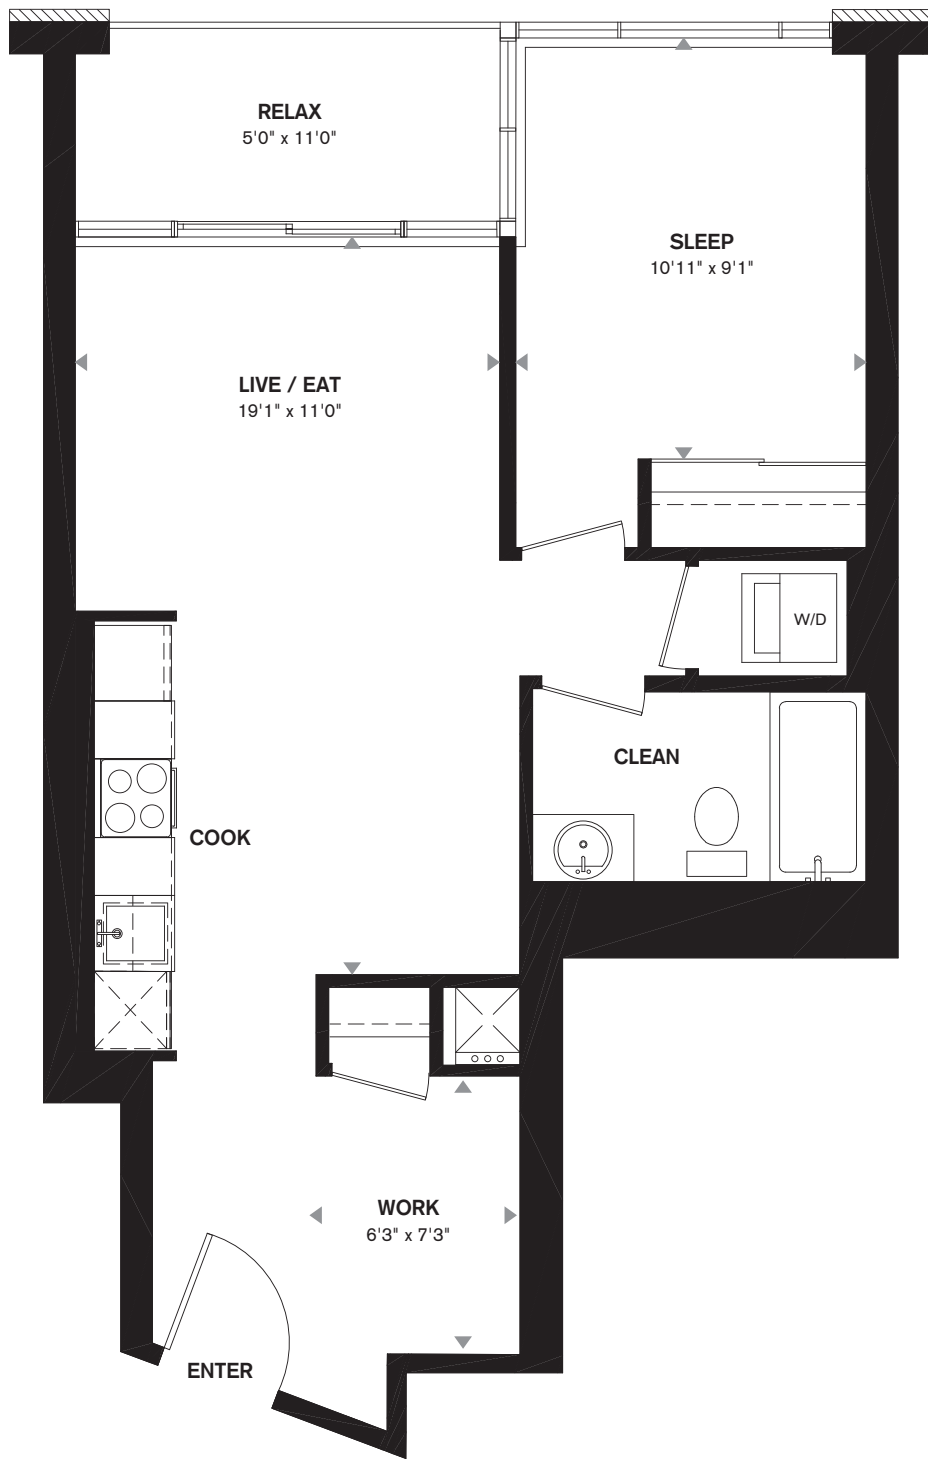

ONE BEDROOM + DEN
577 SQ.FT. + 55 SQ.FT. BALCONY

Corona

LIBERTY
CENTRAL
BY THE LAKE
Two

THE SOLIDARITY WAY COLLECTION

SUITE LOCATION

PODIUM FLOORS 2-4

All areas and stated room dimensions are approximate. Floor area measured in accordance with Tarion bulletin #22. Actual living area will vary from floor area stated. Builder may substitute materials for those provided in the plans and specifications provided such materials are of quality equal to or better than the material provided for in the plans and specifications. Floorplans are subject to change without notice. E.&O.E. December 2014.