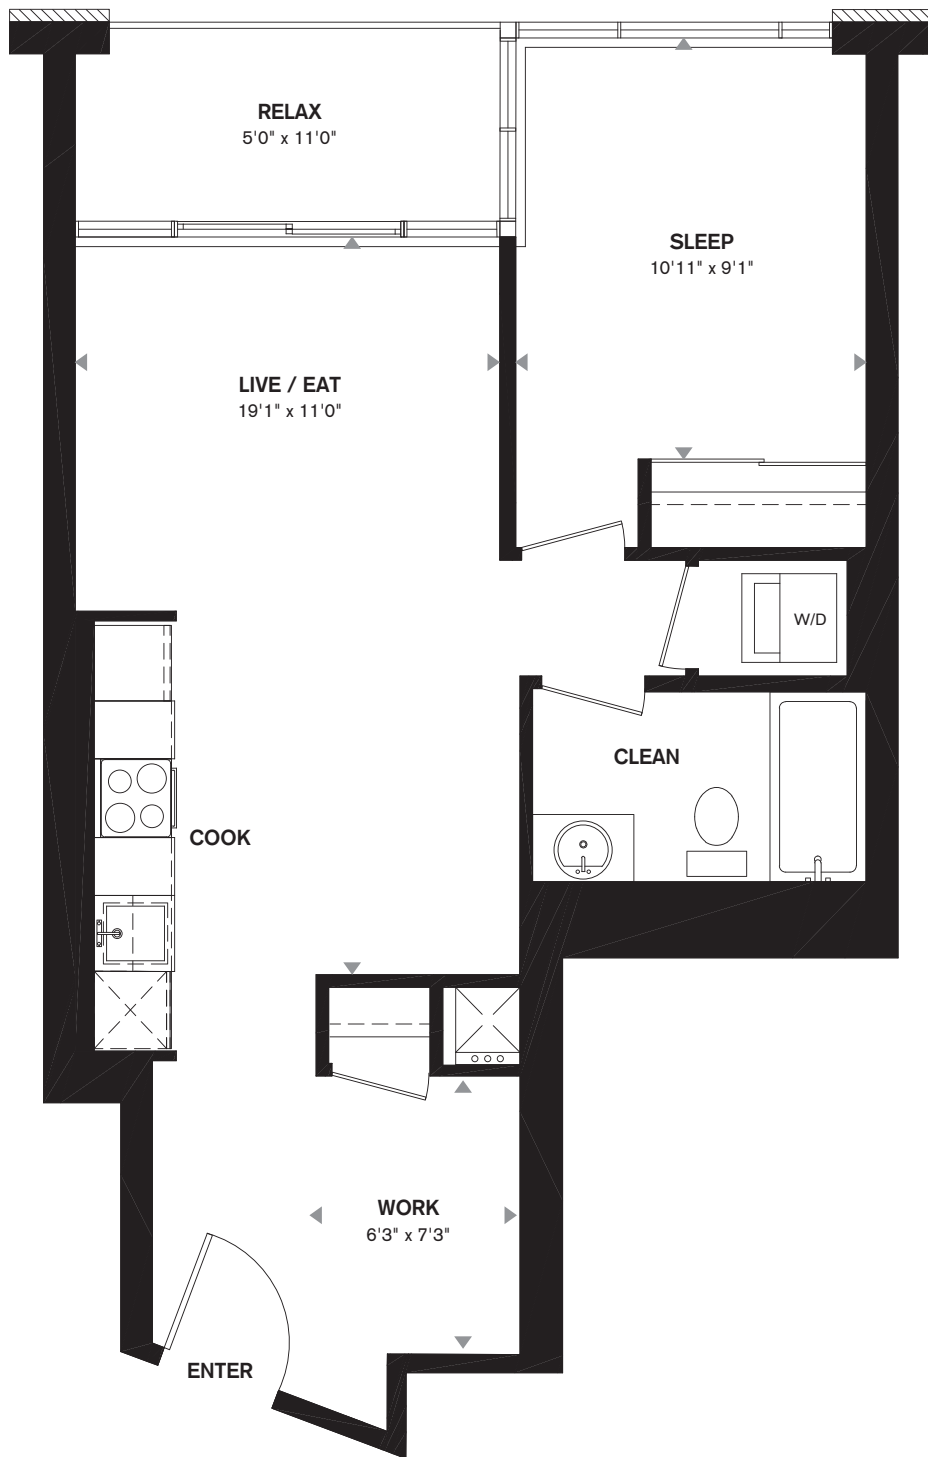

ONE BEDROOM + DEN
577 SQ.FT. + 55 SQ.FT. BALCONY

Corona

**LIBERTY
CENTRAL**
BY THE LAKE
Two

THE SOLIDARITY WAY COLLECTION

SUITE LOCATION

PODIUM FLOORS 2-4

All areas and stated room dimensions are approximate. Floor area measured in accordance with Tarion bulletin #22. Actual living area will vary from floor area stated. Builder may substitute materials for those provided in the plans and specifications provided such materials are of quality equal to or better than the material provided for in the plans and specifications. Floorplans are subject to change without notice. E.&O.E. December 2014.