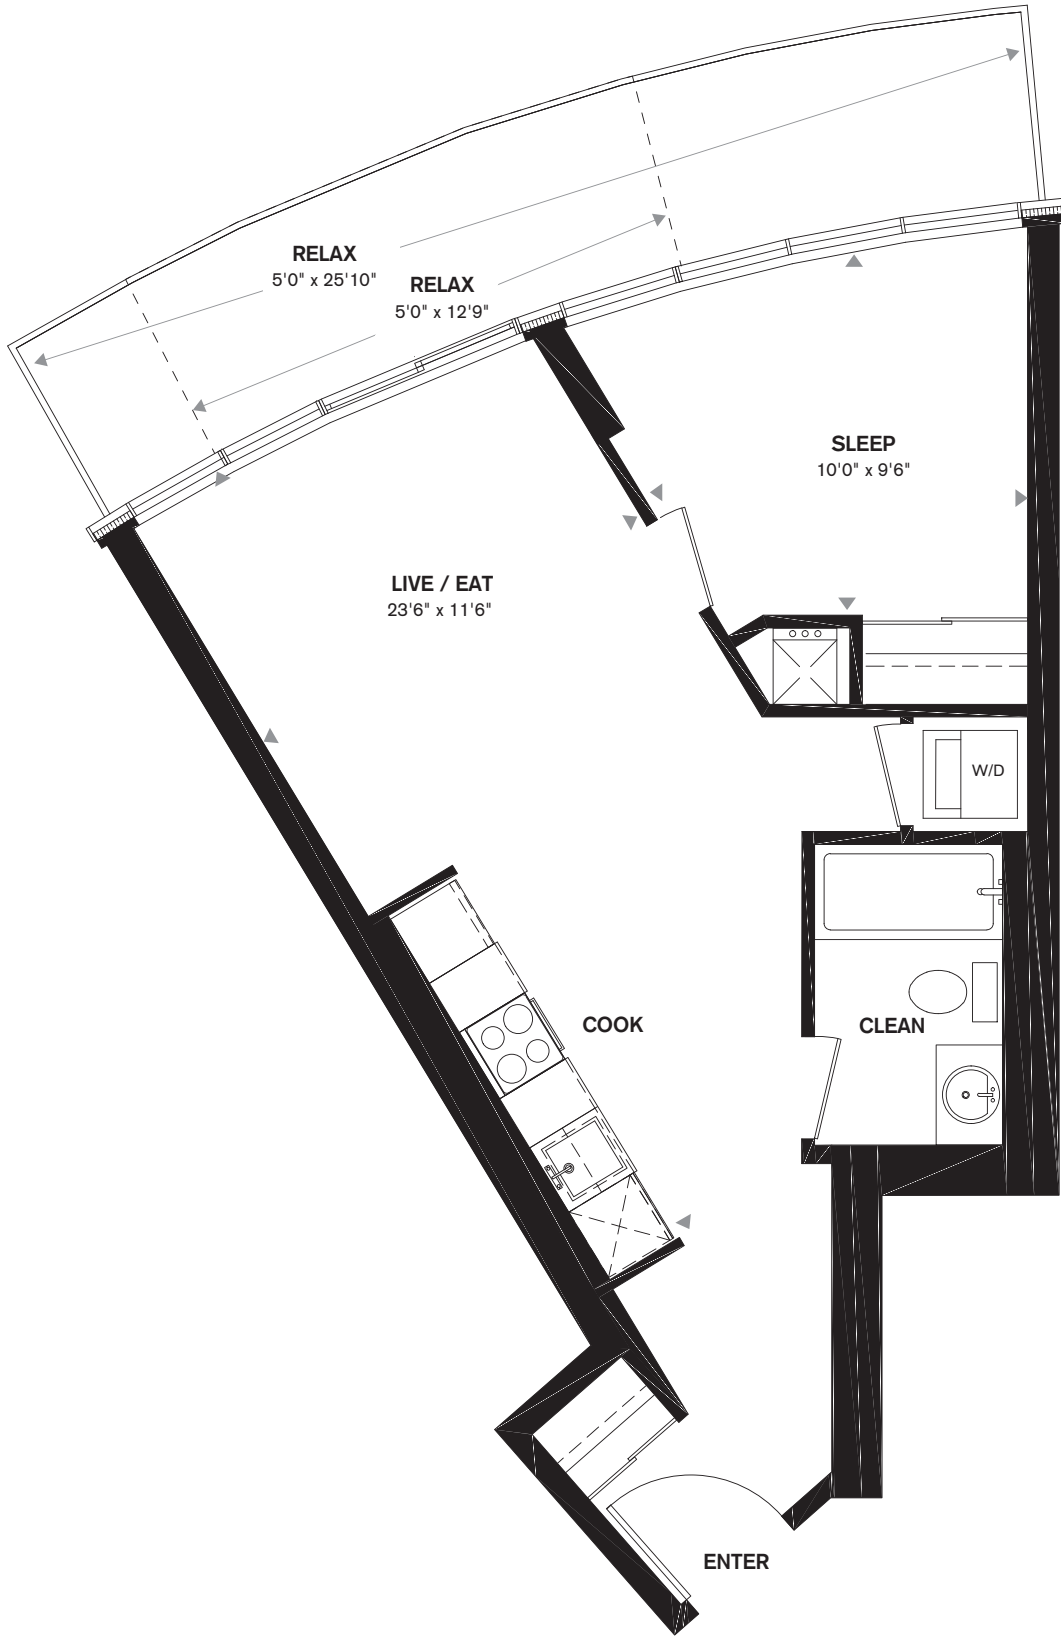

ONE BEDROOM

546 SQ.FT. + 63-129 SQ.FT. BALCONY

# Columba

**LIBERTY  
CENTRAL**  
BY THE LAKE  
*Two*

THE EAST LIBERTY COLLECTION

SUITE LOCATION

FLOORS 6-26

All areas and stated room dimensions are approximate. Floor area measured in accordance with Tarion bulletin #22. Actual living area will vary from floor area stated. Builder may substitute materials for those provided in the plans and specifications provided such materials are of quality equal to or better than the material provided for in the plans and specifications. Floorplans are subject to change without notice. E.&O.E. December 2014.