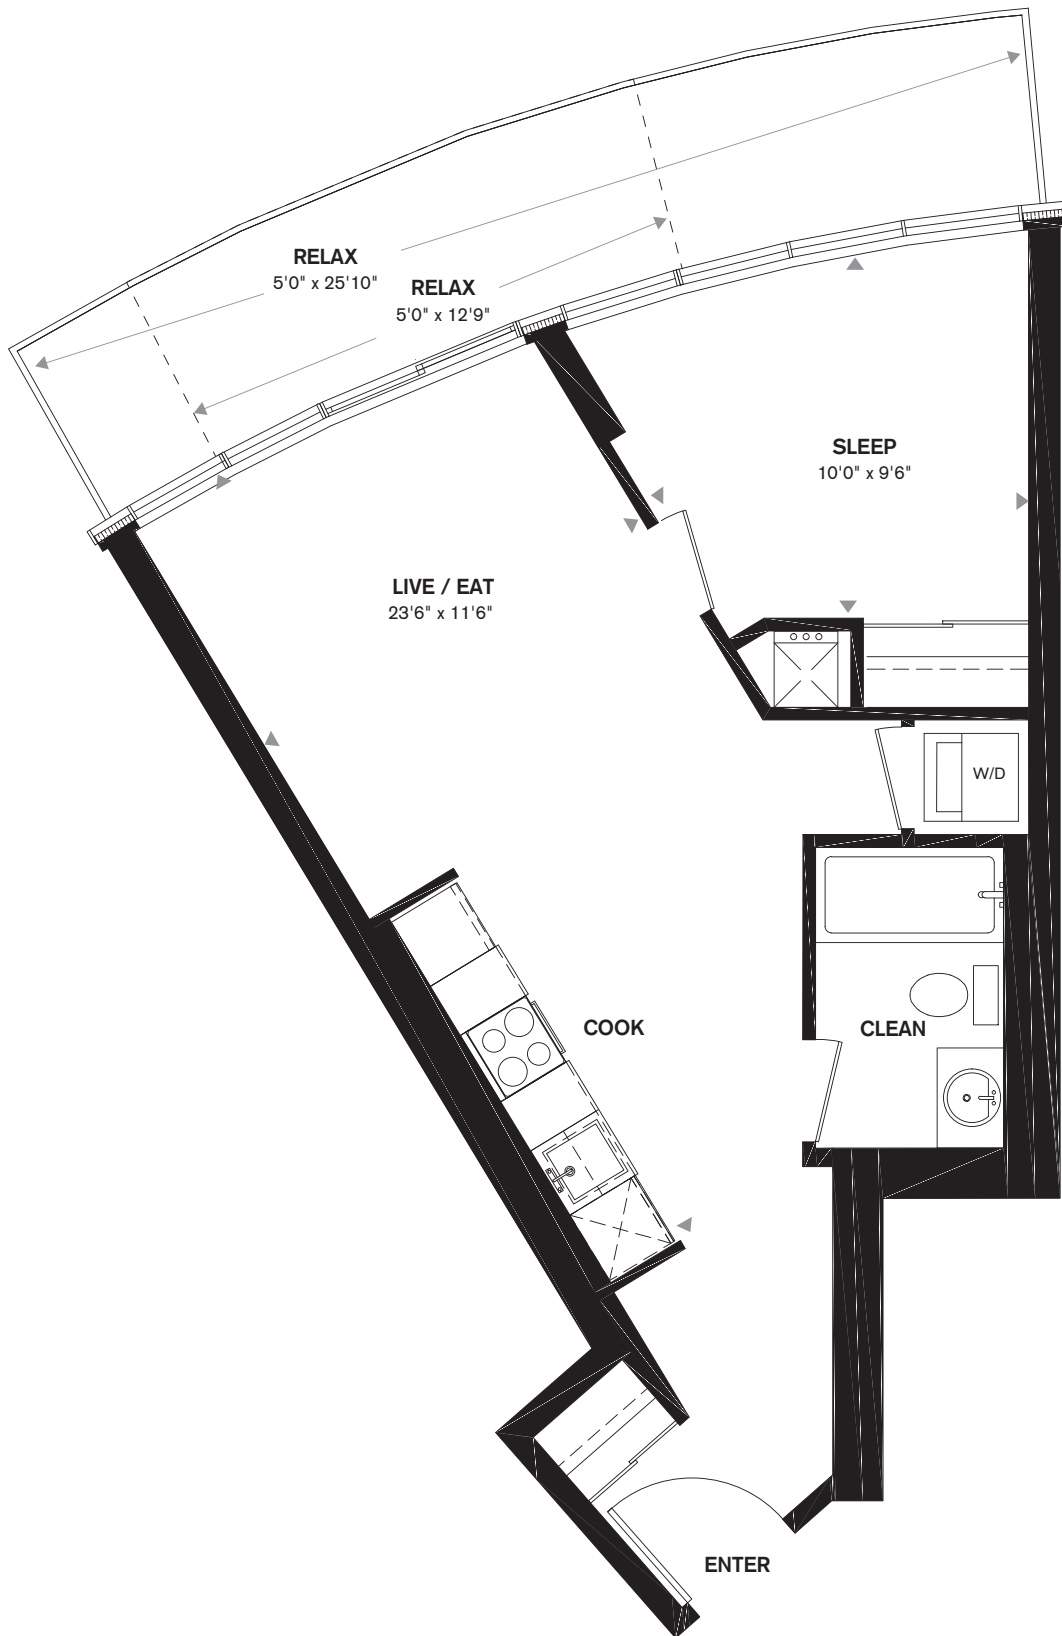

ONE BEDROOM

546 SQ.FT. + 63-129 SQ.FT. BALCONY

Columba

**LIBERTY
CENTRAL**
BY THE LAKE
Two

THE EAST LIBERTY COLLECTION

SUITE LOCATION

FLOORS 6-26

All areas and stated room dimensions are approximate. Floor area measured in accordance with Tarion bulletin #22. Actual living area will vary from floor area stated. Builder may substitute materials for those provided in the plans and specifications provided such materials are of quality equal to or better than the material provided for in the plans and specifications. Floorplans are subject to change without notice. E.&O.E. December 2014.