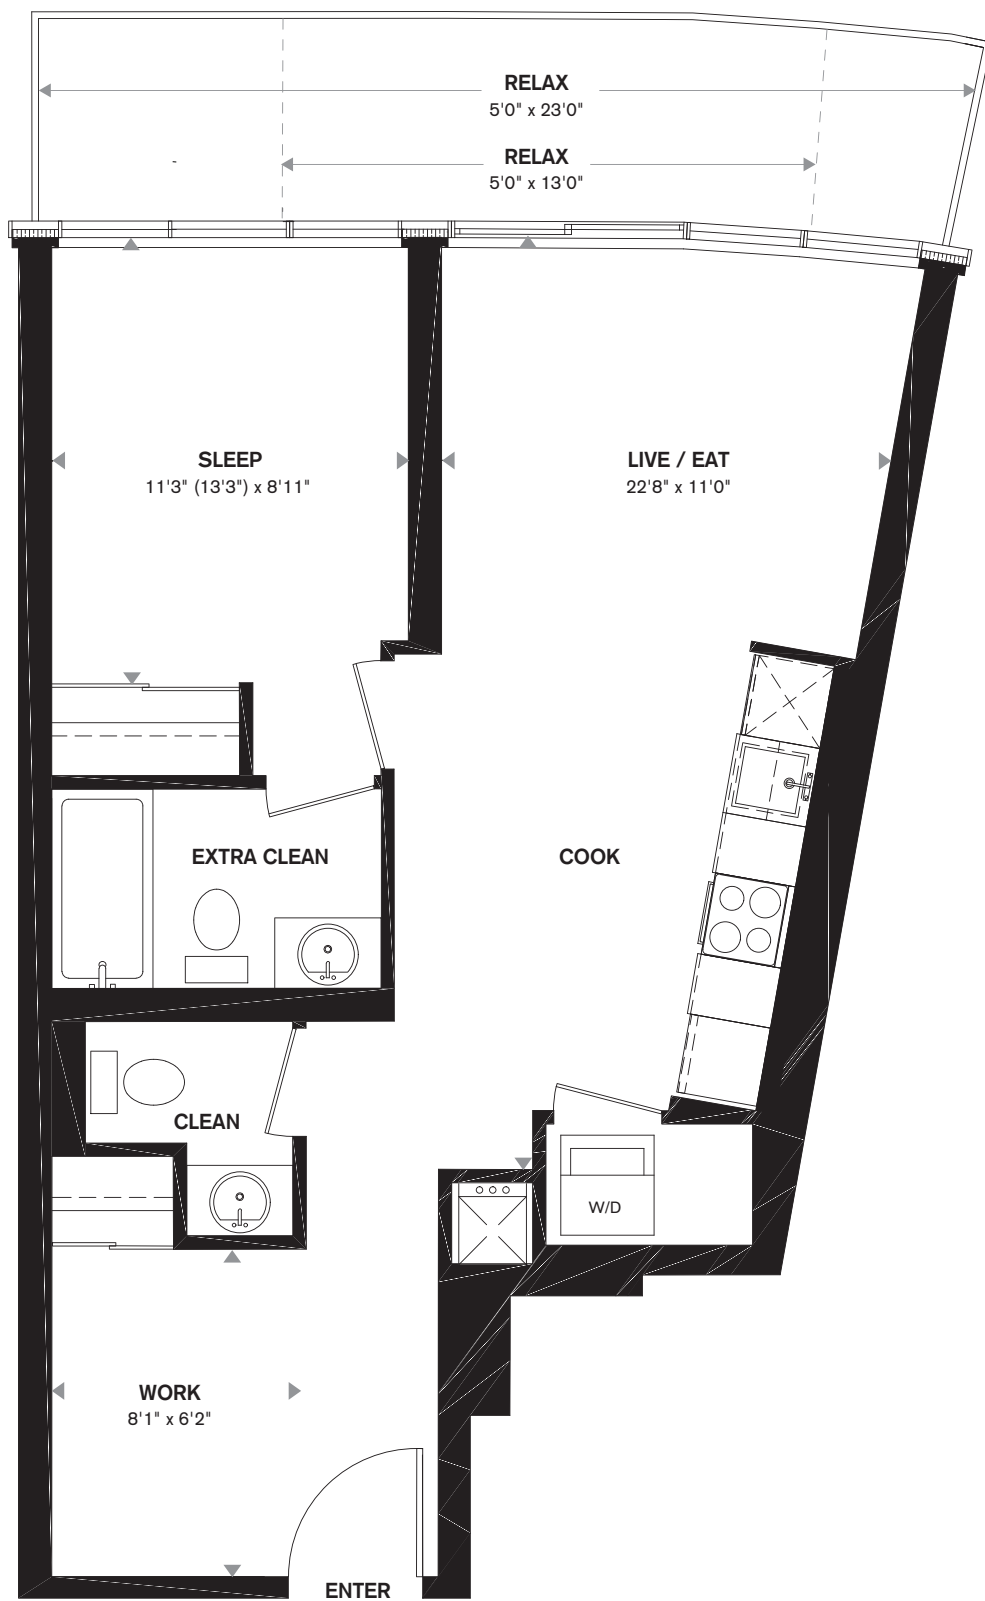

ONE BEDROOM + DEN
621 SQ.FT. + 65-115 SQ.FT. BALCONY

Carina

**LIBERTY
 CENTRAL**
 BY THE LAKE
Two

THE EAST LIBERTY COLLECTION

SUITE LOCATION

FLOORS 6-26

All areas and stated room dimensions are approximate. Floor area measured in accordance with Tarion bulletin #22. Actual living area will vary from floor area stated. Builder may substitute materials for those provided in the plans and specifications provided such materials are of quality equal to or better than the material provided for in the plans and specifications. Floorplans are subject to change without notice. E.&O.E. December 2014.