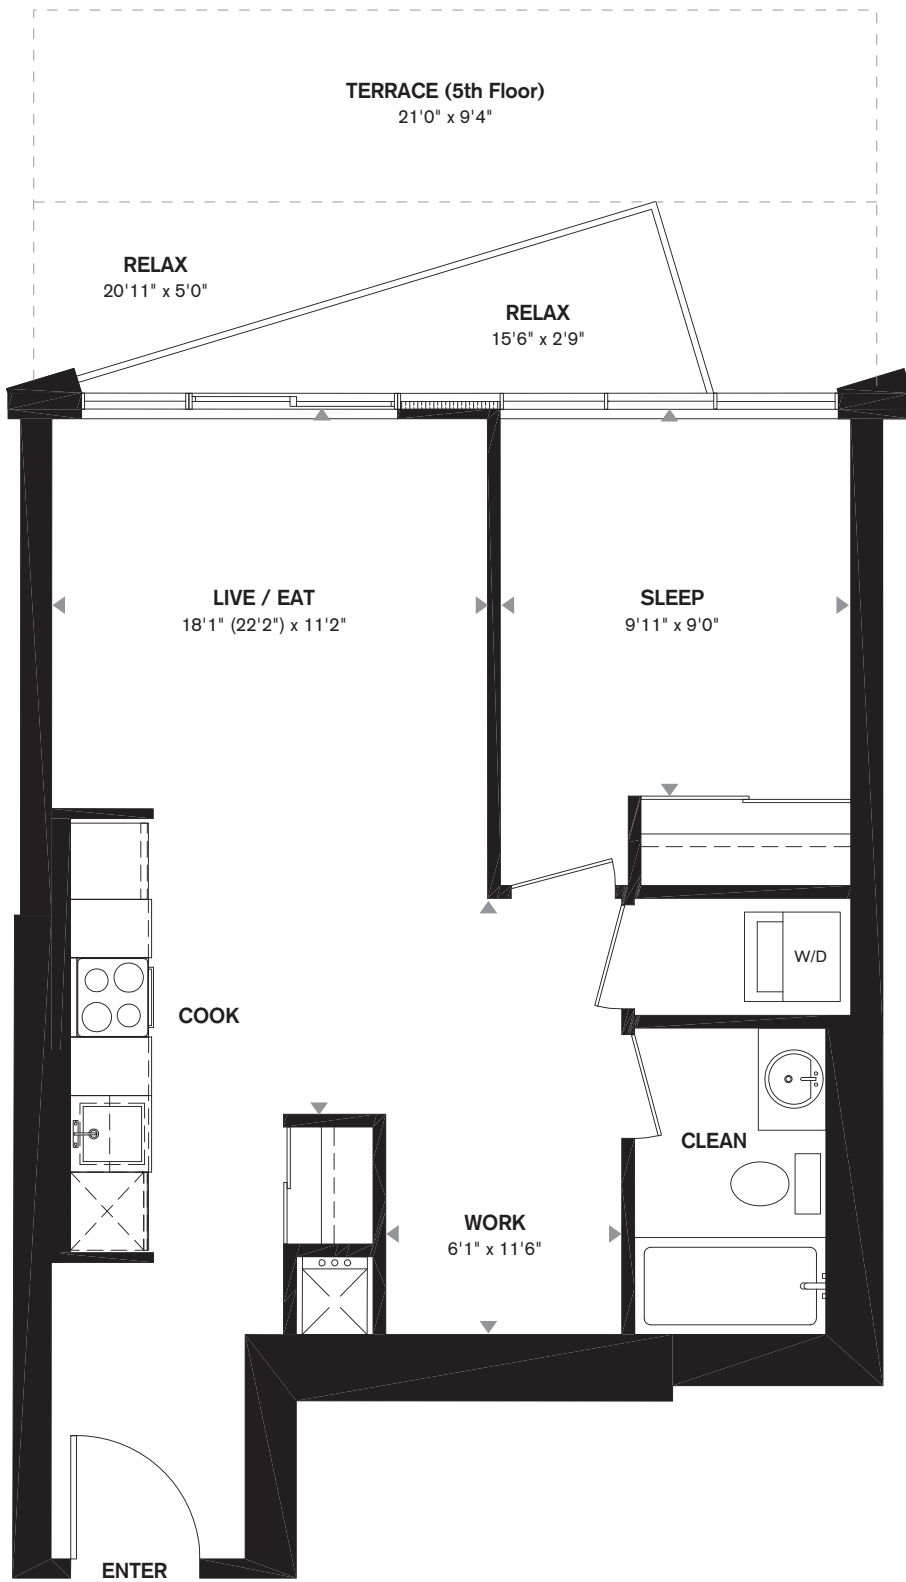

ONE BEDROOM + DEN

590 SQ.FT. + 43-104 SQ.FT. BALCONY

211 SQ.FT. TERRACE (5TH FLOOR)

Capella

LIBERTY
CENTRAL
BY THE LAKE
Two

THE EAST LIBERTY COLLECTION

SUITE LOCATION

FLOORS 5-27

All areas and stated room dimensions are approximate. Floor area measured in accordance with Tarion bulletin #22. Actual living area will vary from floor area stated. Builder may substitute materials for those provided in the plans and specifications provided such materials are of quality equal to or better than the material provided for in the plans and specifications. Floorplans are subject to change without notice. E.&O.E. December 2014.