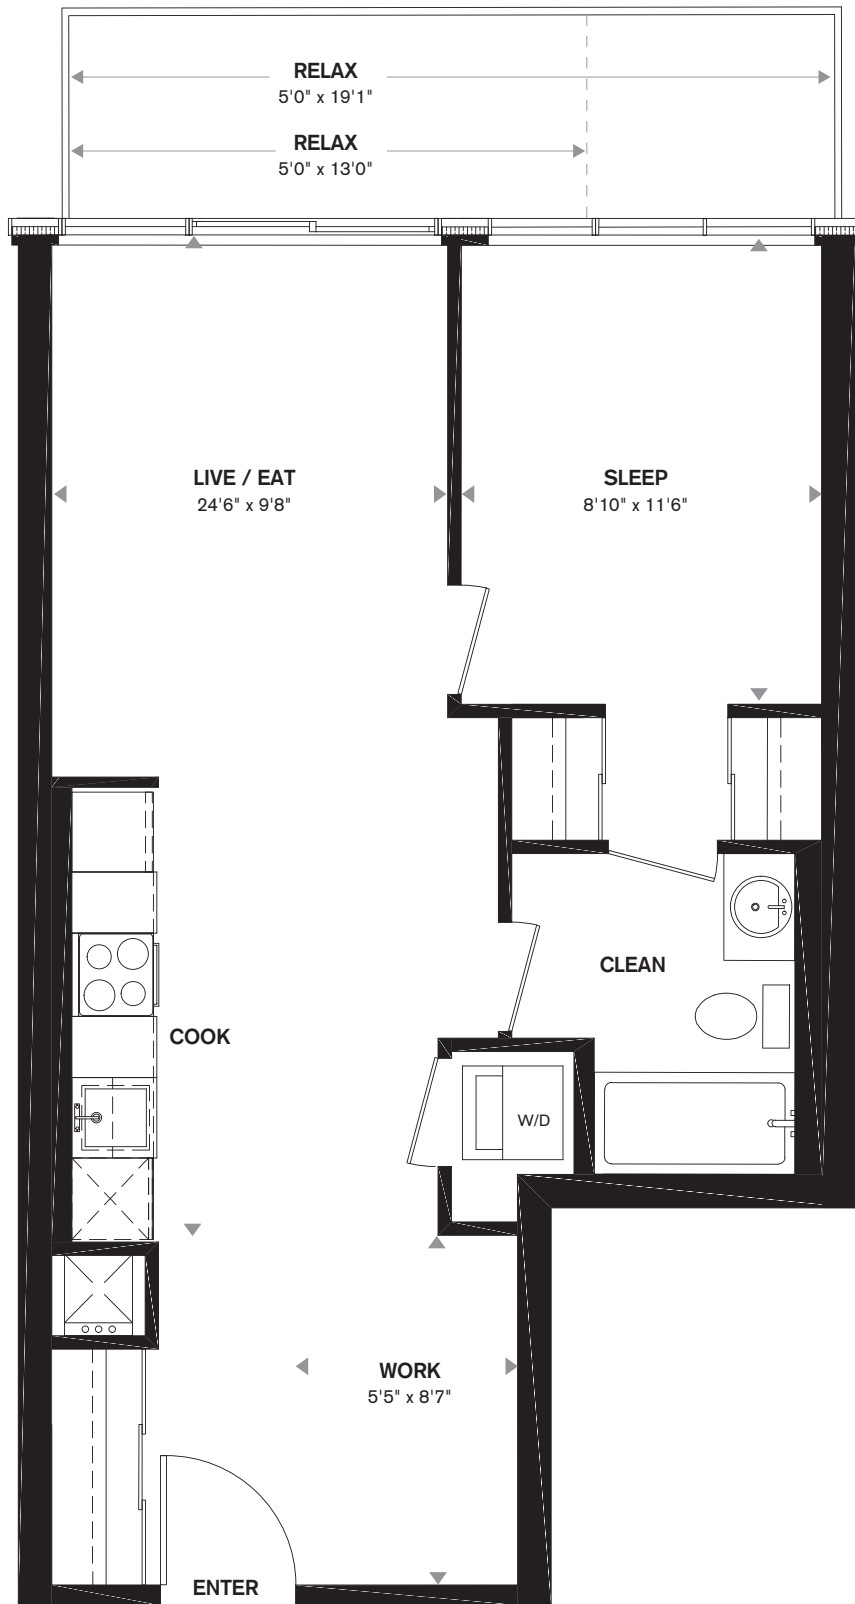

ONE BEDROOM + DEN
601 SQ.FT. + 65-99 SQ.FT. BALCONY

Aries

**LIBERTY
 CENTRAL**
 BY THE LAKE
Two

THE EAST LIBERTY COLLECTION

SUITE LOCATION

FLOORS
 9,11,13,15,17,19,21,23,25

All areas and stated room dimensions are approximate. Floor area measured in accordance with Tarion bulletin #22. Actual living area will vary from floor area stated. Builder may substitute materials for those provided in the plans and specifications provided such materials are of quality equal to or better than the material provided for in the plans and specifications. Floorplans are subject to change without notice. E.&O.E. December 2014.