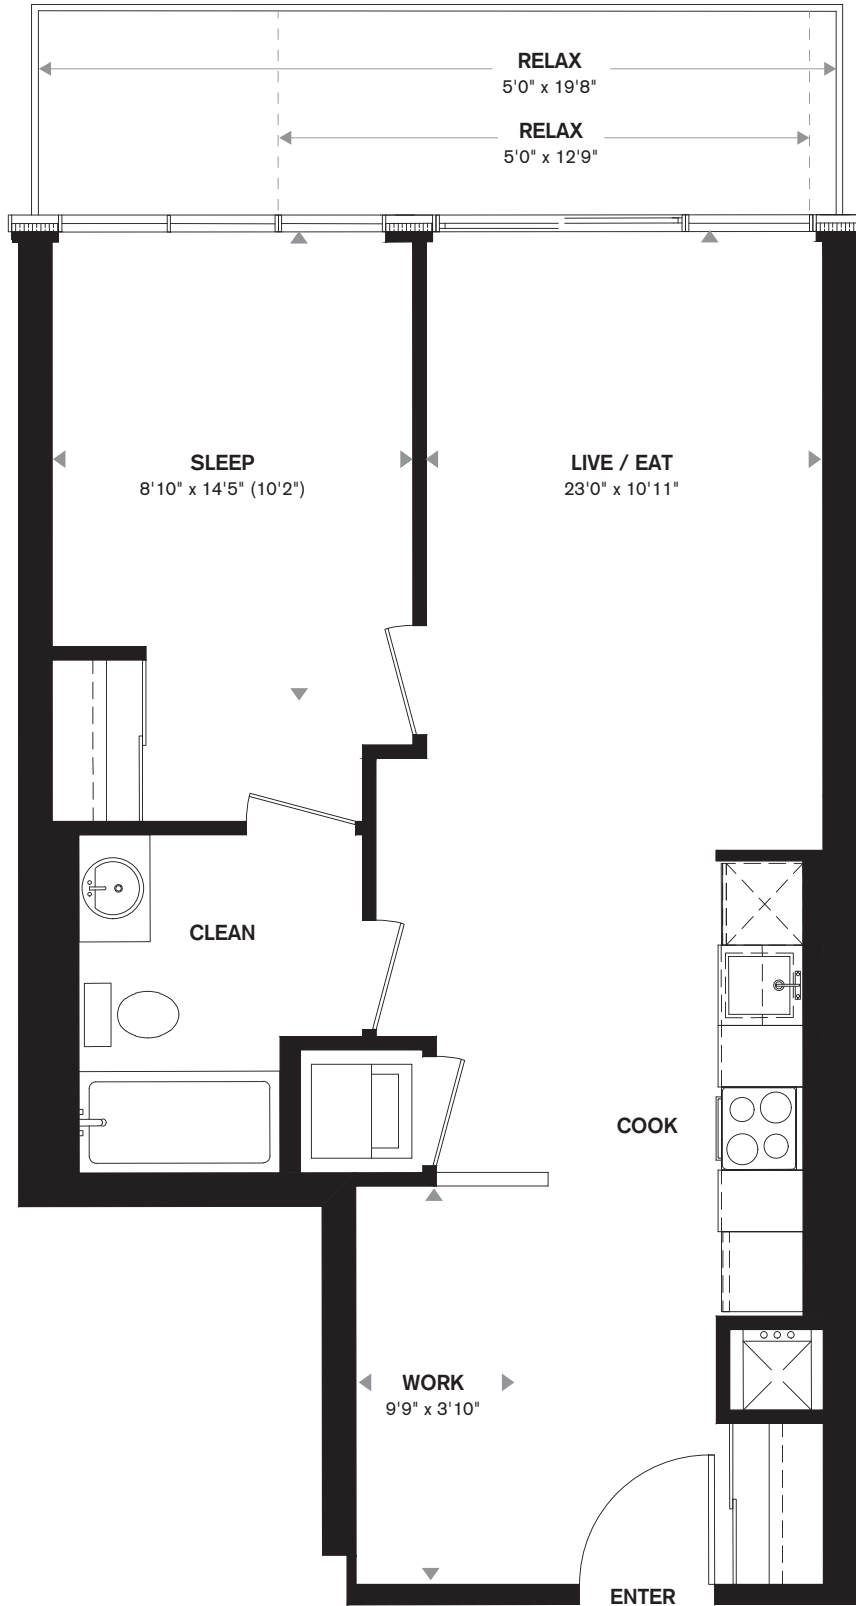

ONE BEDROOM + DEN
601 SQ.FT. + 63-98 SQ.FT. BALCONY

Aquarius

LIBERTY
CENTRAL
BY THE LAKE
Two

THE EAST LIBERTY COLLECTION

SUITE LOCATION

FLOORS 6-26

All areas and stated room dimensions are approximate. Floor area measured in accordance with Tarion bulletin #22. Actual living area will vary from floor area stated. Builder may substitute materials for those provided in the plans and specifications provided such materials are of quality equal to or better than the material provided for in the plans and specifications. Floorplans are subject to change without notice. E.&O.E. December 2014.