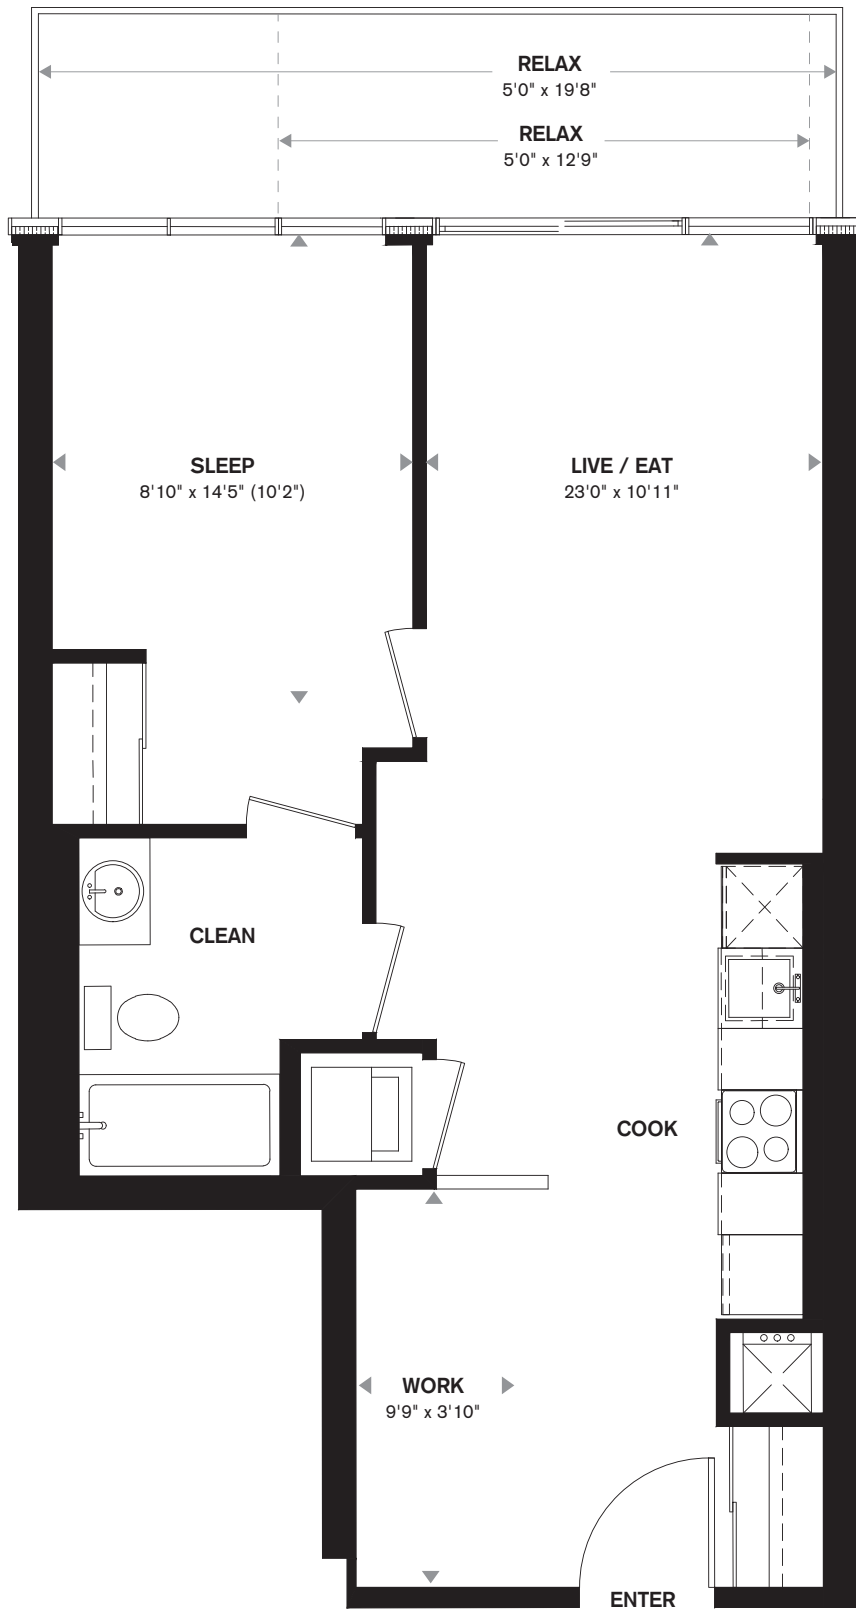

ONE BEDROOM + DEN  
601 SQ.FT. + 63-98 SQ.FT. BALCONY

# Aquarius

LIBERTY  
CENTRAL  
BY THE LAKE  
*Two*

THE EAST LIBERTY COLLECTION

SUITE LOCATION

FLOORS 6-26

All areas and stated room dimensions are approximate. Floor area measured in accordance with Tarion bulletin #22. Actual living area will vary from floor area stated. Builder may substitute materials for those provided in the plans and specifications provided such materials are of quality equal to or better than the material provided for in the plans and specifications. Floorplans are subject to change without notice. E.&O.E. December 2014.