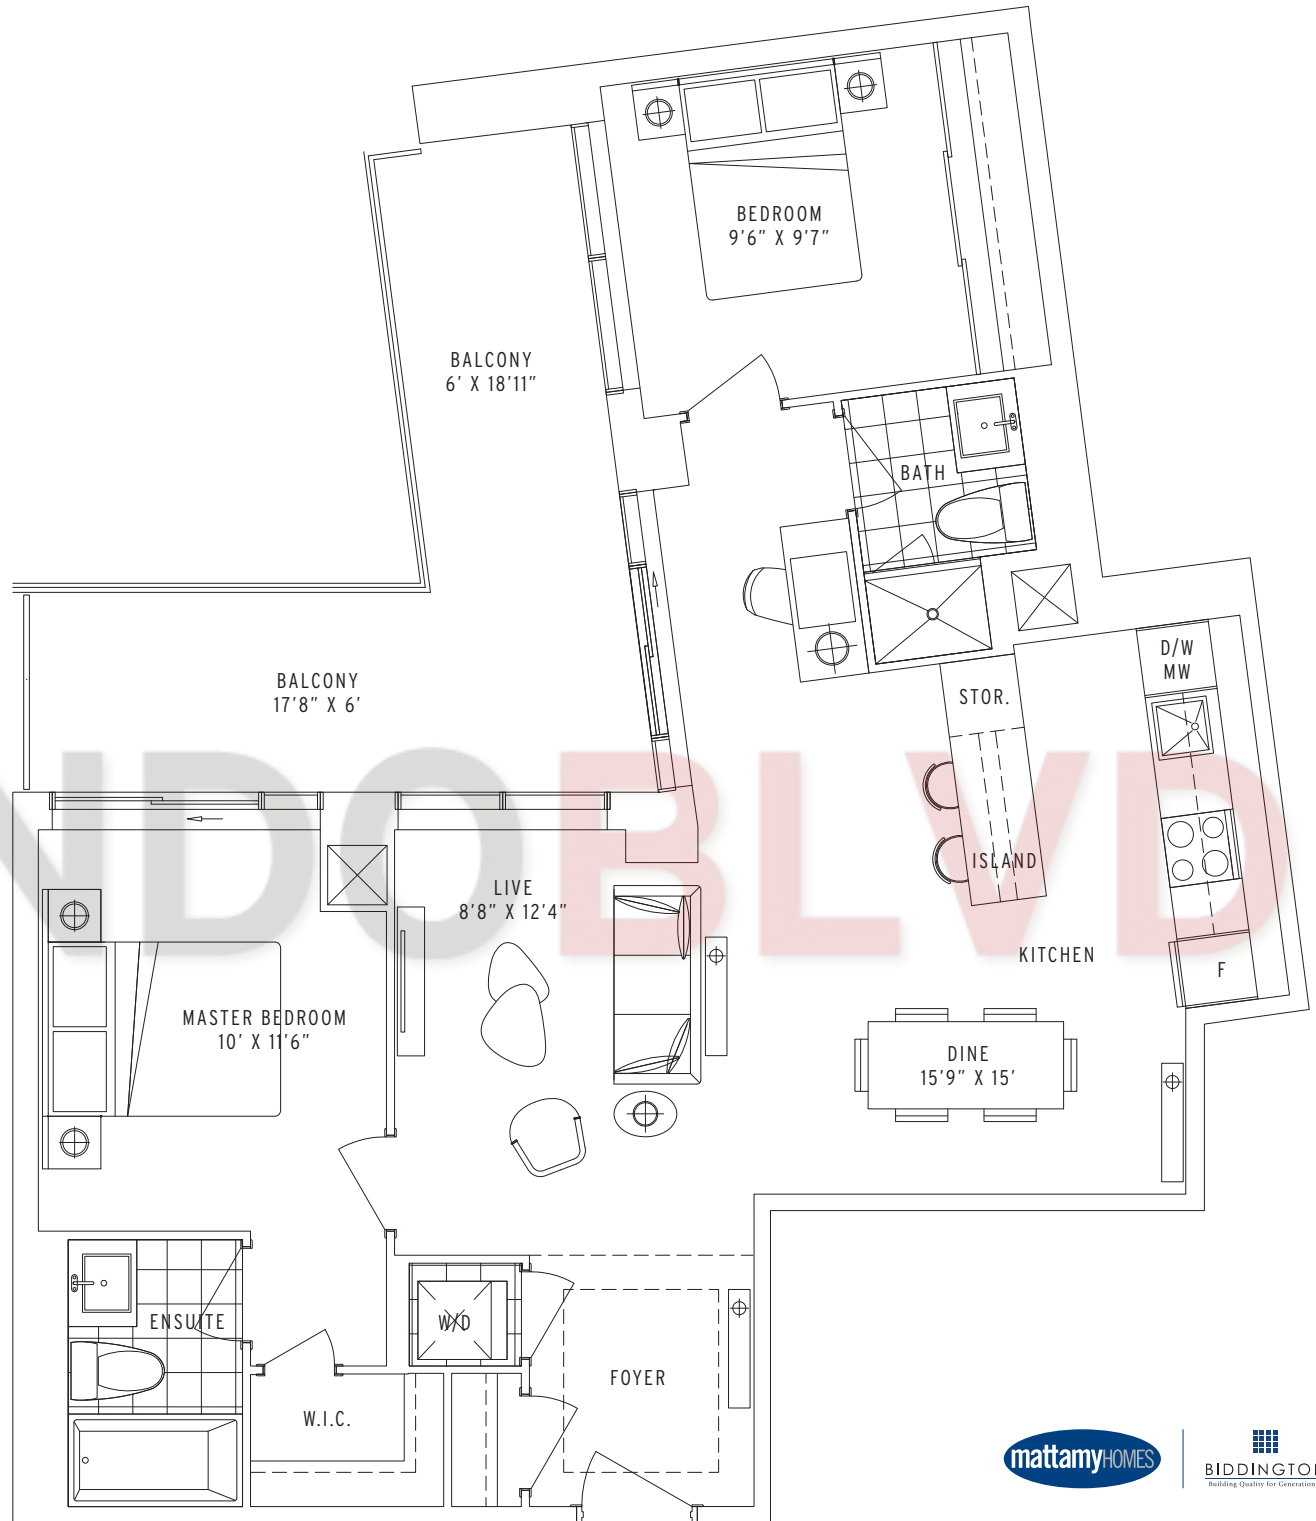

TWO BEDROOM PLUS MEDIA

JD / 2B+M-6

INTERIOR: 975 S.F. / EXTERIOR: 175 S.F.

TOTAL: 1150 S.F.

8th Floor

CONDOR BLVD

J. DAVIS. HOUSE

YONGE STREET