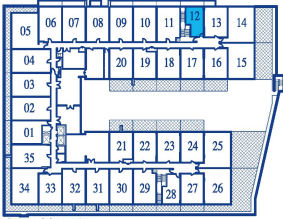

BACHELOR

INTERIOR 420 SQUARE FEET / BALCONY 105 SQUARE FEET / TOTAL 525 SQUARE FEET

6TH FLOOR PLAN