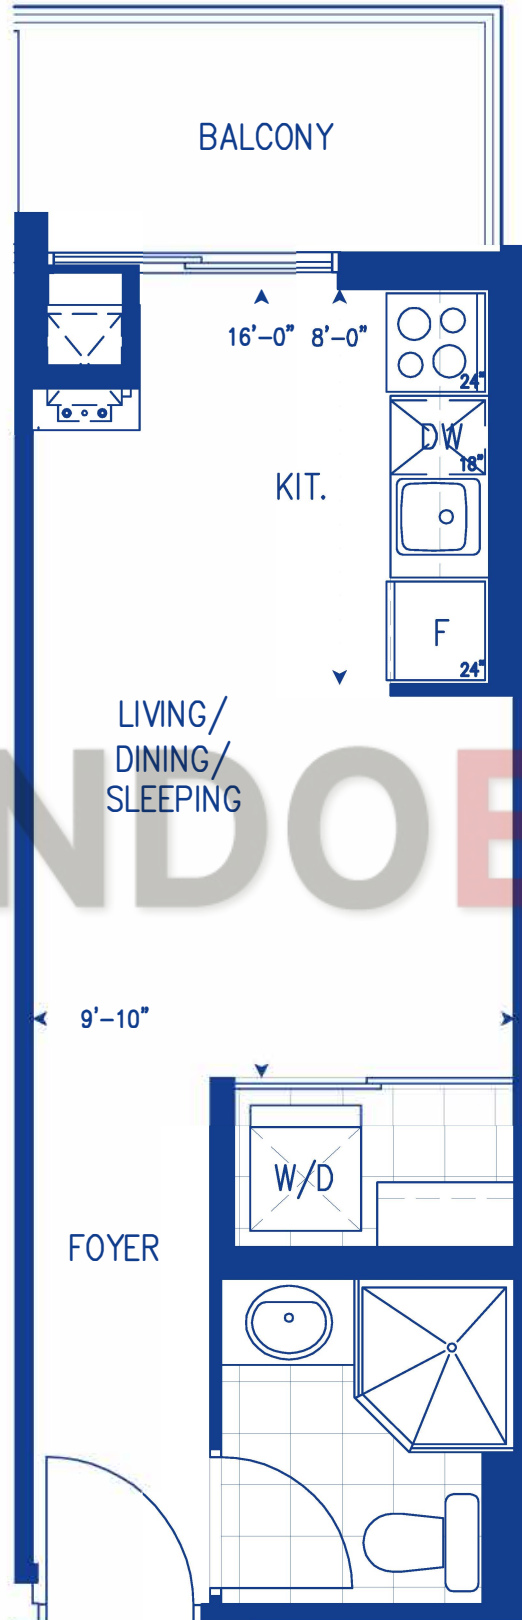

BACHELOR

INTERIOR 290 SQUARE FEET / BALCONY 50 SQUARE FEET / TOTAL 340 SQUARE FEET

CONDO BLVD