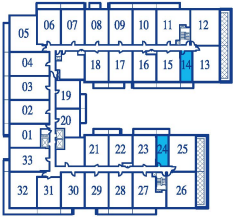

BACHELOR

INTERIOR 290 SQUARE FEET / BALCONY 50 SQUARE FEET / TOTAL 340 SQUARE FEET

9TH FLOOR PLAN

CONDOBLVD