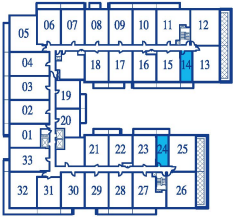

# BACHELOR

INTERIOR 290 SQUARE FEET / BALCONY 50 SQUARE FEET / TOTAL 340 SQUARE FEET

9TH FLOOR PLAN

CONDOBLVD