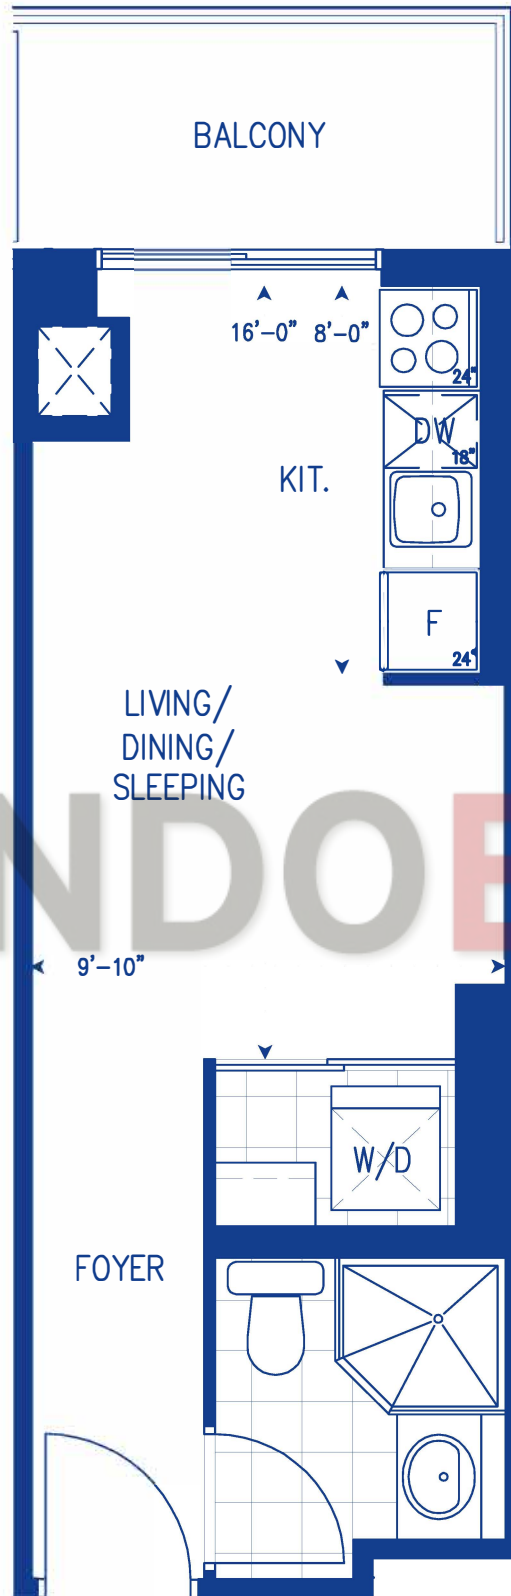

# BACHELOR

INTERIOR 290 SQUARE FEET / BALCONY 50 SQUARE FEET / TOTAL 340 SQUARE FEET

9TH FLOOR PLAN

CONDOBLVD