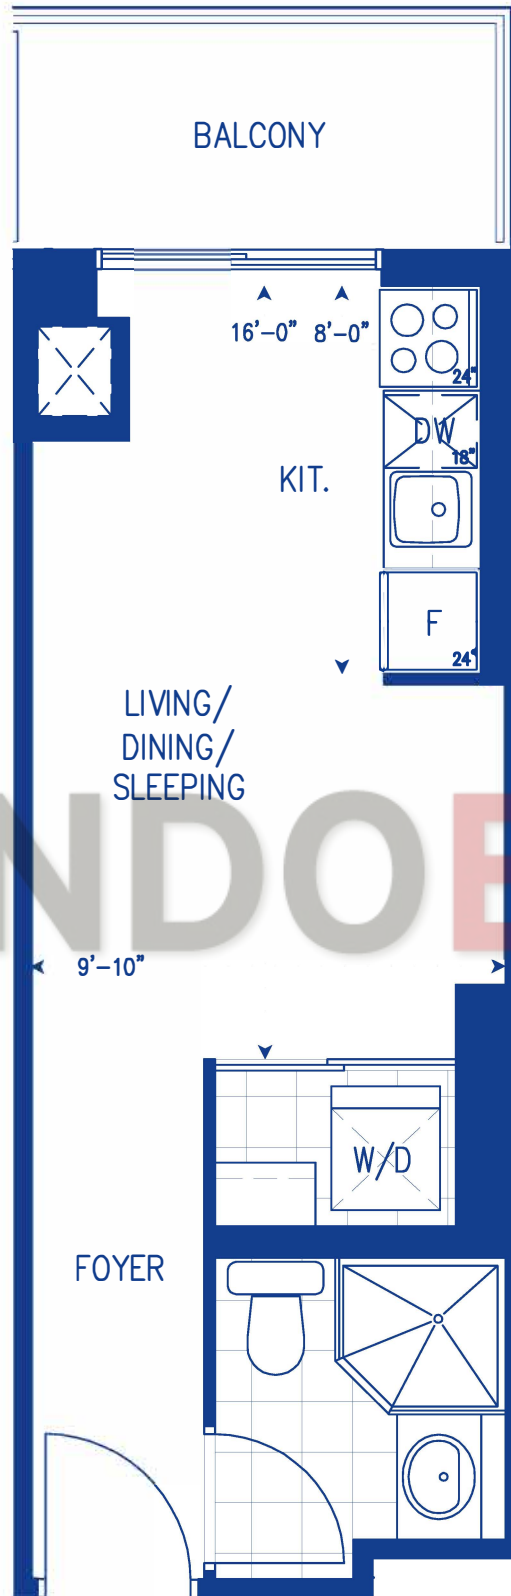

BACHELOR

INTERIOR 290 SQUARE FEET / BALCONY 50 SQUARE FEET / TOTAL 340 SQUARE FEET

9TH FLOOR PLAN

CONDOBLVD