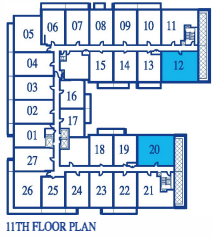

# TWO BEDROOM

INTERIOR 915 SQUARE FEET / TERRACE 335 SQUARE FEET / TOTAL 1250 SQUARE FEET

11TH FLOOR PLAN