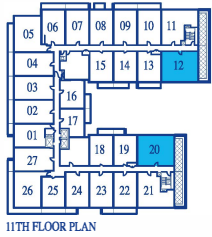

TWO BEDROOM

INTERIOR 915 SQUARE FEET / TERRACE 335 SQUARE FEET / TOTAL 1250 SQUARE FEET

11TH FLOOR PLAN