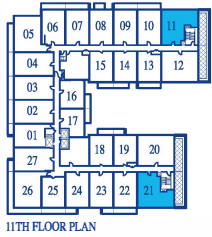

TWO BEDROOM

INTERIOR 860 SQUARE FEET / TERRACE 335 SQUARE FEET / TOTAL 1195 SQUARE FEET

11TH FLOOR PLAN