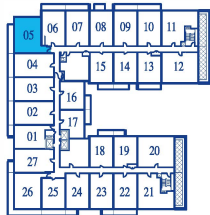

TWO BEDROOM

INTERIOR 850 SQUARE FEET / BALCONY 125 SQUARE FEET / **TOTAL 975 SQUARE FEET**

7TH FLOOR PLAN

8TH FLOOR PLAN

9TH FLOOR PLAN

10TH FLOOR PLAN

11TH FLOOR PLAN