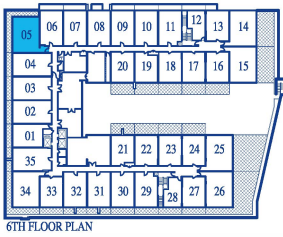

## TWO BEDROOM

INTERIOR 850 SQUARE FEET / TERRACE 405 SQUARE FEET / TOTAL 1255 SQUARE FEET

6TH FLOOR PLAN