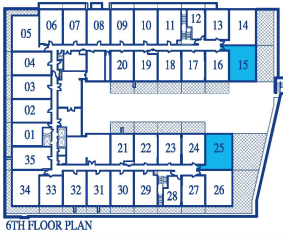

# TWO BEDROOM

INTERIOR 780 SQUARE FEET / TERRACE 340 SQUARE FEET / TOTAL 1120 SQUARE FEET

6TH FLOOR PLAN