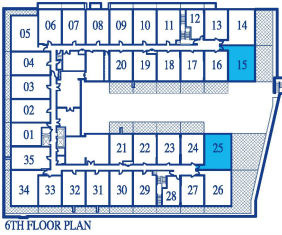

TWO BEDROOM

INTERIOR 780 SQUARE FEET / TERRACE 340 SQUARE FEET / **TOTAL 1120 SQUARE FEET**

6TH FLOOR PLAN