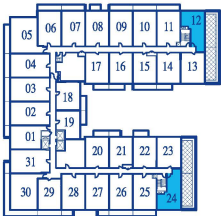

ONE BEDROOM

INTERIOR 615 SQUARE FEET / TERRACE 430 SQUARE FEET / **TOTAL** 1045 SQUARE FEET

10TH FLOOR PLAN