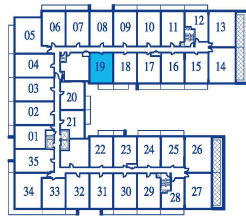

# ONE BEDROOM

INTERIOR 595 SQUARE FEET / BALCONY 70 SQUARE FEET / TOTAL 665 SQUARE FEET

7TH FLOOR PLAN

8TH FLOOR PLAN

9TH FLOOR PLAN

10TH FLOOR PLAN

11TH FLOOR PLAN