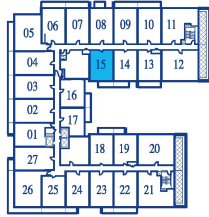

# ONE BEDROOM

INTERIOR 595 SQUARE FEET / BALCONY 70 SQUARE FEET / TOTAL 665 SQUARE FEET

7TH FLOOR PLAN

8TH FLOOR PLAN

9TH FLOOR PLAN

10TH FLOOR PLAN

11TH FLOOR PLAN