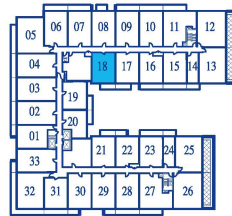

# ONE BEDROOM

INTERIOR 595 SQUARE FEET / BALCONY 70 SQUARE FEET / TOTAL 665 SQUARE FEET

7TH FLOOR PLAN

8TH FLOOR PLAN

9TH FLOOR PLAN

10TH FLOOR PLAN

11TH FLOOR PLAN