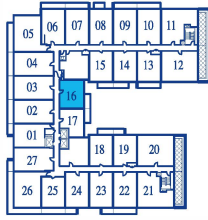

ONE BEDROOM

INTERIOR 570 SQUARE FEET / BALCONY 65 SQUARE FEET / **TOTAL 635 SQUARE FEET**

7TH FLOOR PLAN

8TH FLOOR PLAN

9TH FLOOR PLAN

10TH FLOOR PLAN

11TH FLOOR PLAN