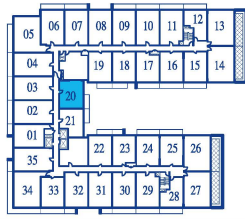

ONE BEDROOM

INTERIOR 570 SQUARE FEET / BALCONY 65 SQUARE FEET / **TOTAL 635 SQUARE FEET**

7TH FLOOR PLAN

8TH FLOOR PLAN

9TH FLOOR PLAN

10TH FLOOR PLAN

11TH FLOOR PLAN