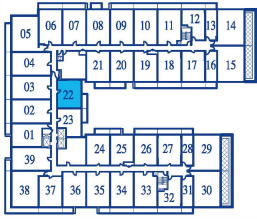

ONE BEDROOM

INTERIOR 570 SQUARE FEET / BALCONY 65 SQUARE FEET / **TOTAL 635 SQUARE FEET**

7TH FLOOR PLAN

8TH FLOOR PLAN

9TH FLOOR PLAN

10TH FLOOR PLAN

11TH FLOOR PLAN