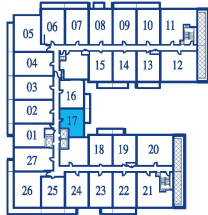

ONE BEDROOM

INTERIOR 510 SQUARE FEET / BALCONY 65 SQUARE FEET / **TOTAL 575 SQUARE FEET**

7TH FLOOR PLAN

8TH FLOOR PLAN

9TH FLOOR PLAN

10TH FLOOR PLAN

11TH FLOOR PLAN