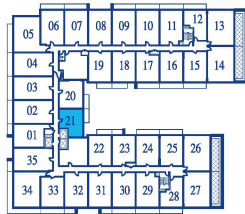

ONE BEDROOM

INTERIOR 510 SQUARE FEET / BALCONY 65 SQUARE FEET / **TOTAL 575 SQUARE FEET**

7TH FLOOR PLAN

8TH FLOOR PLAN

9TH FLOOR PLAN

10TH FLOOR PLAN

11TH FLOOR PLAN