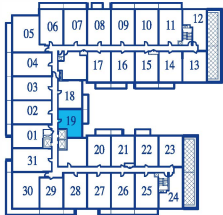

ONE BEDROOM

INTERIOR 510 SQUARE FEET / BALCONY 65 SQUARE FEET / **TOTAL 575 SQUARE FEET**

7TH FLOOR PLAN

8TH FLOOR PLAN

9TH FLOOR PLAN

10TH FLOOR PLAN

11TH FLOOR PLAN