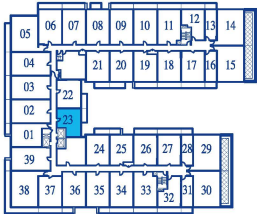

ONE BEDROOM

INTERIOR 510 SQUARE FEET / BALCONY 65 SQUARE FEET / **TOTAL 575 SQUARE FEET**

7TH FLOOR PLAN

8TH FLOOR PLAN

9TH FLOOR PLAN

10TH FLOOR PLAN

11TH FLOOR PLAN