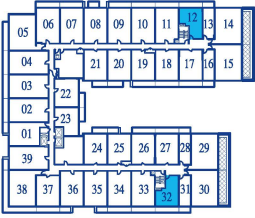

ONE BEDROOM

INTERIOR 490 SQUARE FEET / BALCONY 105 SQUARE FEET / TOTAL 595 SQUARE FEET

7TH FLOOR PLAN