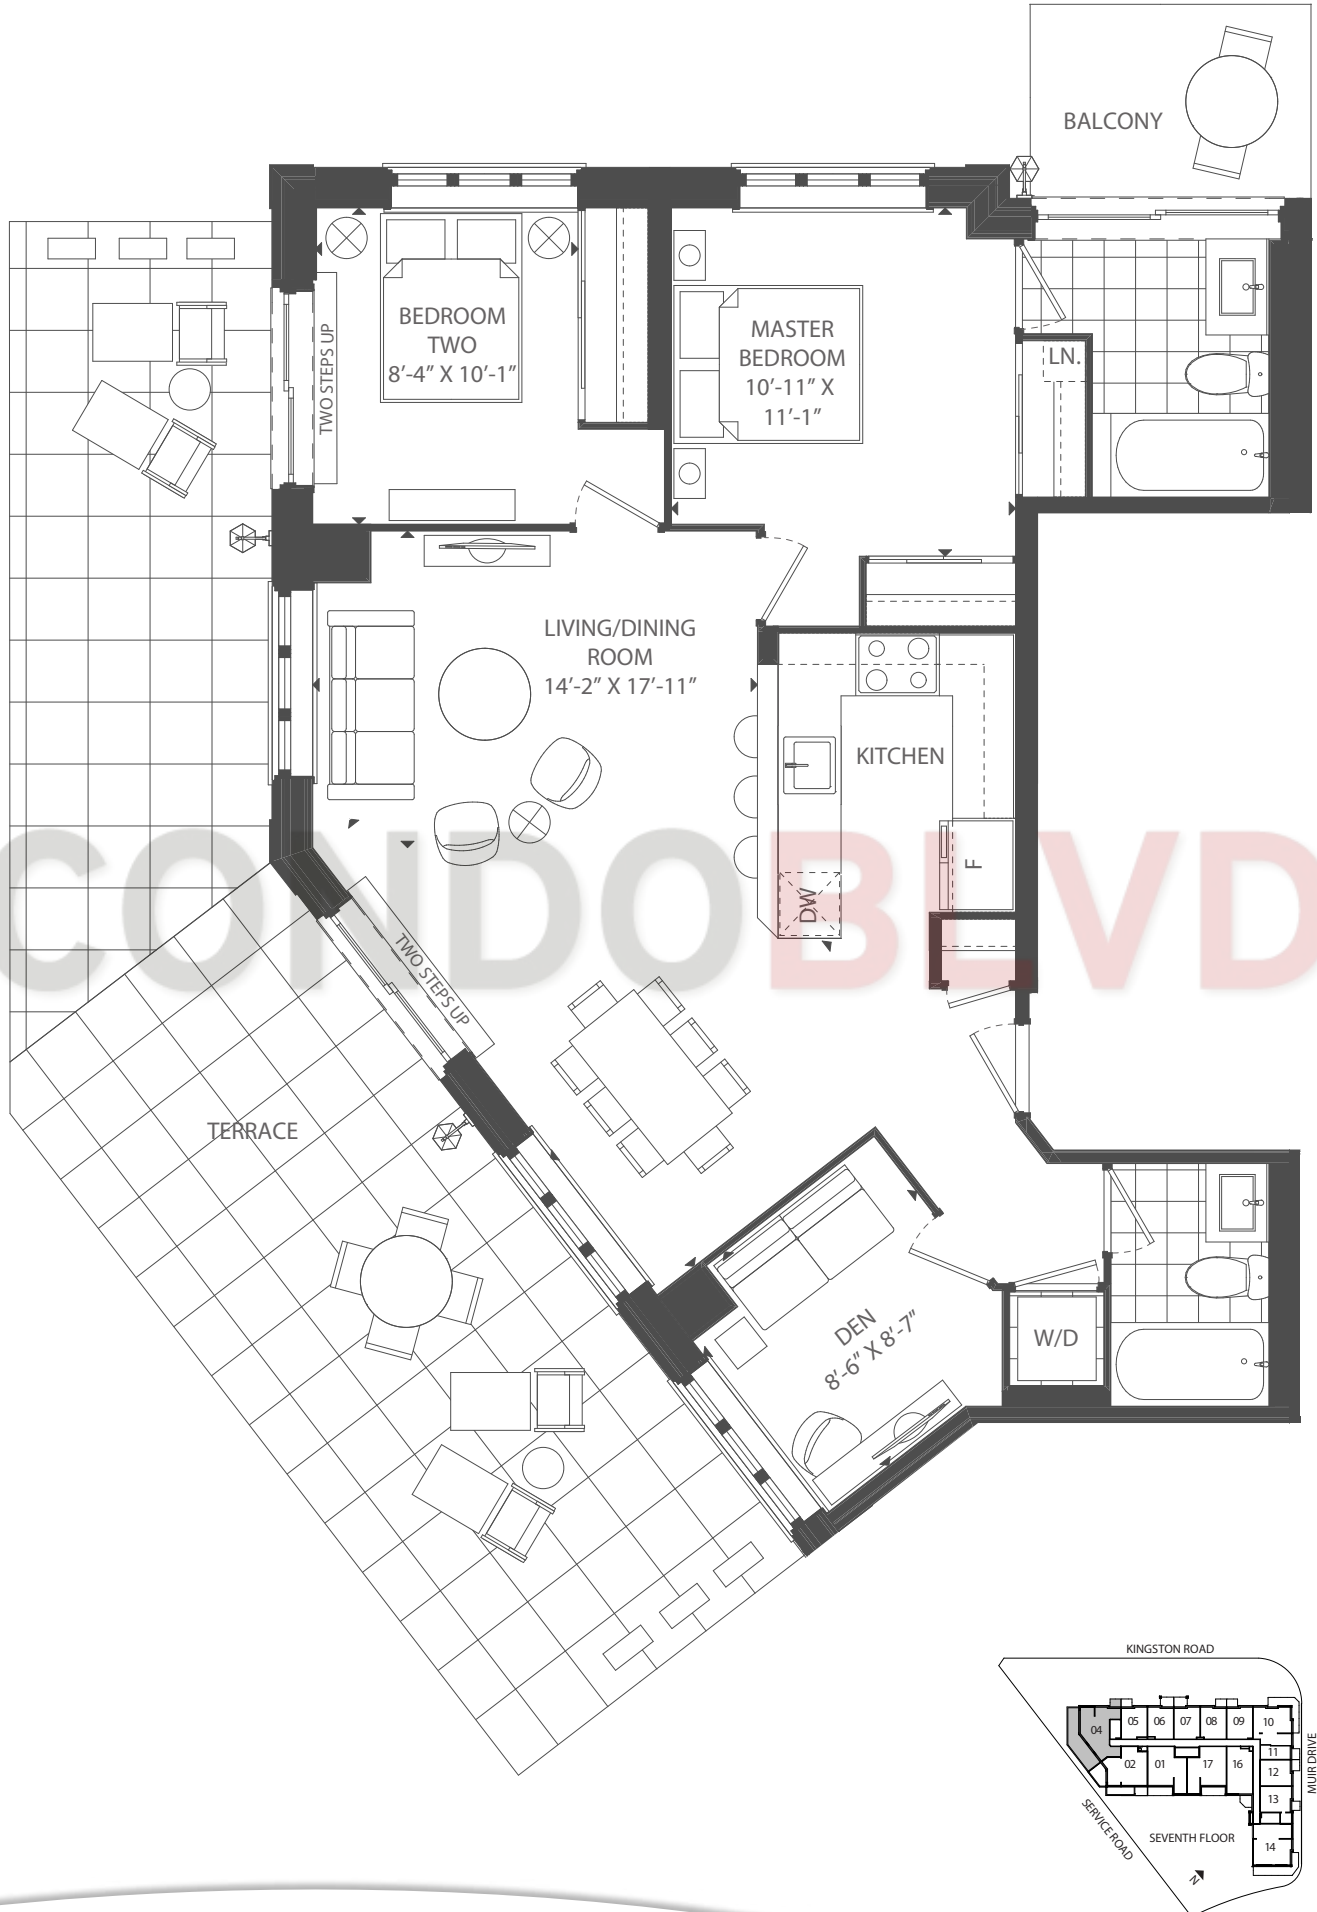

# THE BLUFFS COLLECTION

2 BEDROOM + DEN

INTERIOR SPACE 1015 SQ. FT. +  
OUTDOOR SPACE 560 SQ. FT.

TOTAL  
LIVING  
SPACE **1575**

**GUILDWOOD**  
WATERVIEW RESIDENCES OVERLOOKING THE GUILD

Note: Interior and exterior plans may vary depending on floor and/or suite location. Plans may also be reversed. Please see Sales Representative for details.