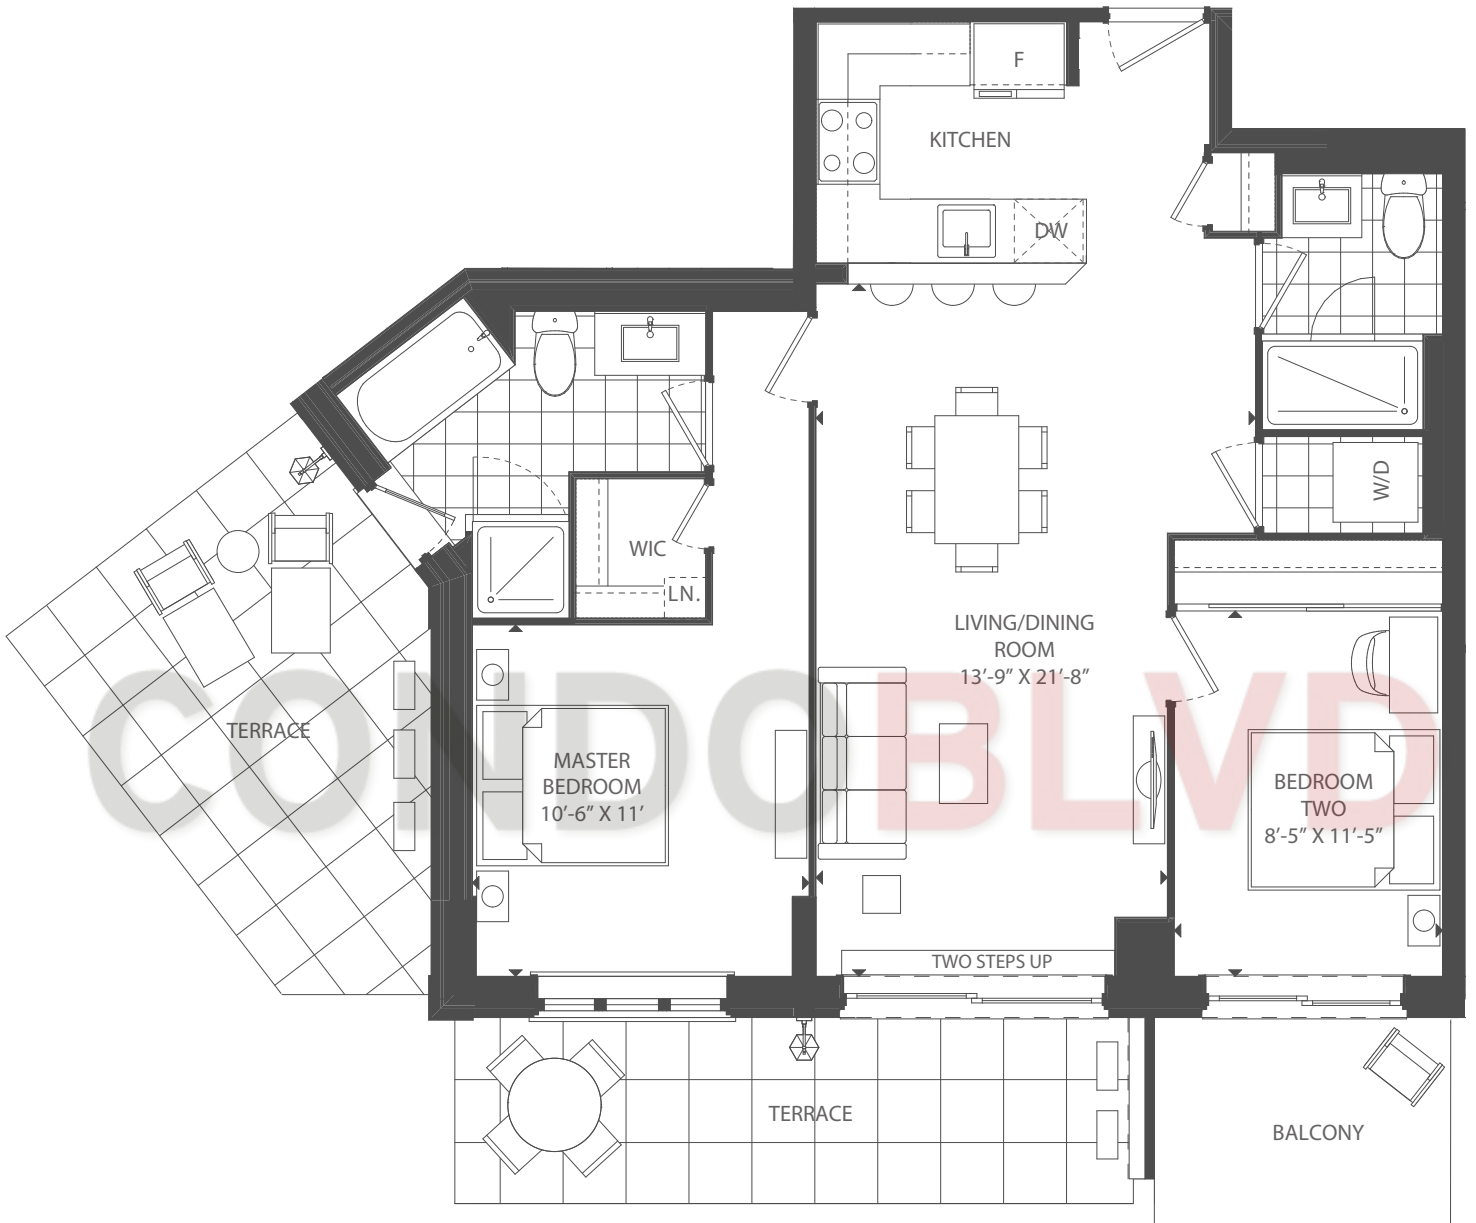

THE CLIFF COLLECTION

2 BEDROOM

INTERIOR SPACE 902 SQ. FT. +
OUTDOOR SPACE 330 SQ. FT.

TOTAL LIVING SPACE **1232**

GUILDWOOD
WATERVIEW RESIDENCES OVERLOOKING THE GUILD

Note: Interior and exterior plans may vary depending on floor and/or suite location. Plans may also be reversed. Please see Sales Representative for details.