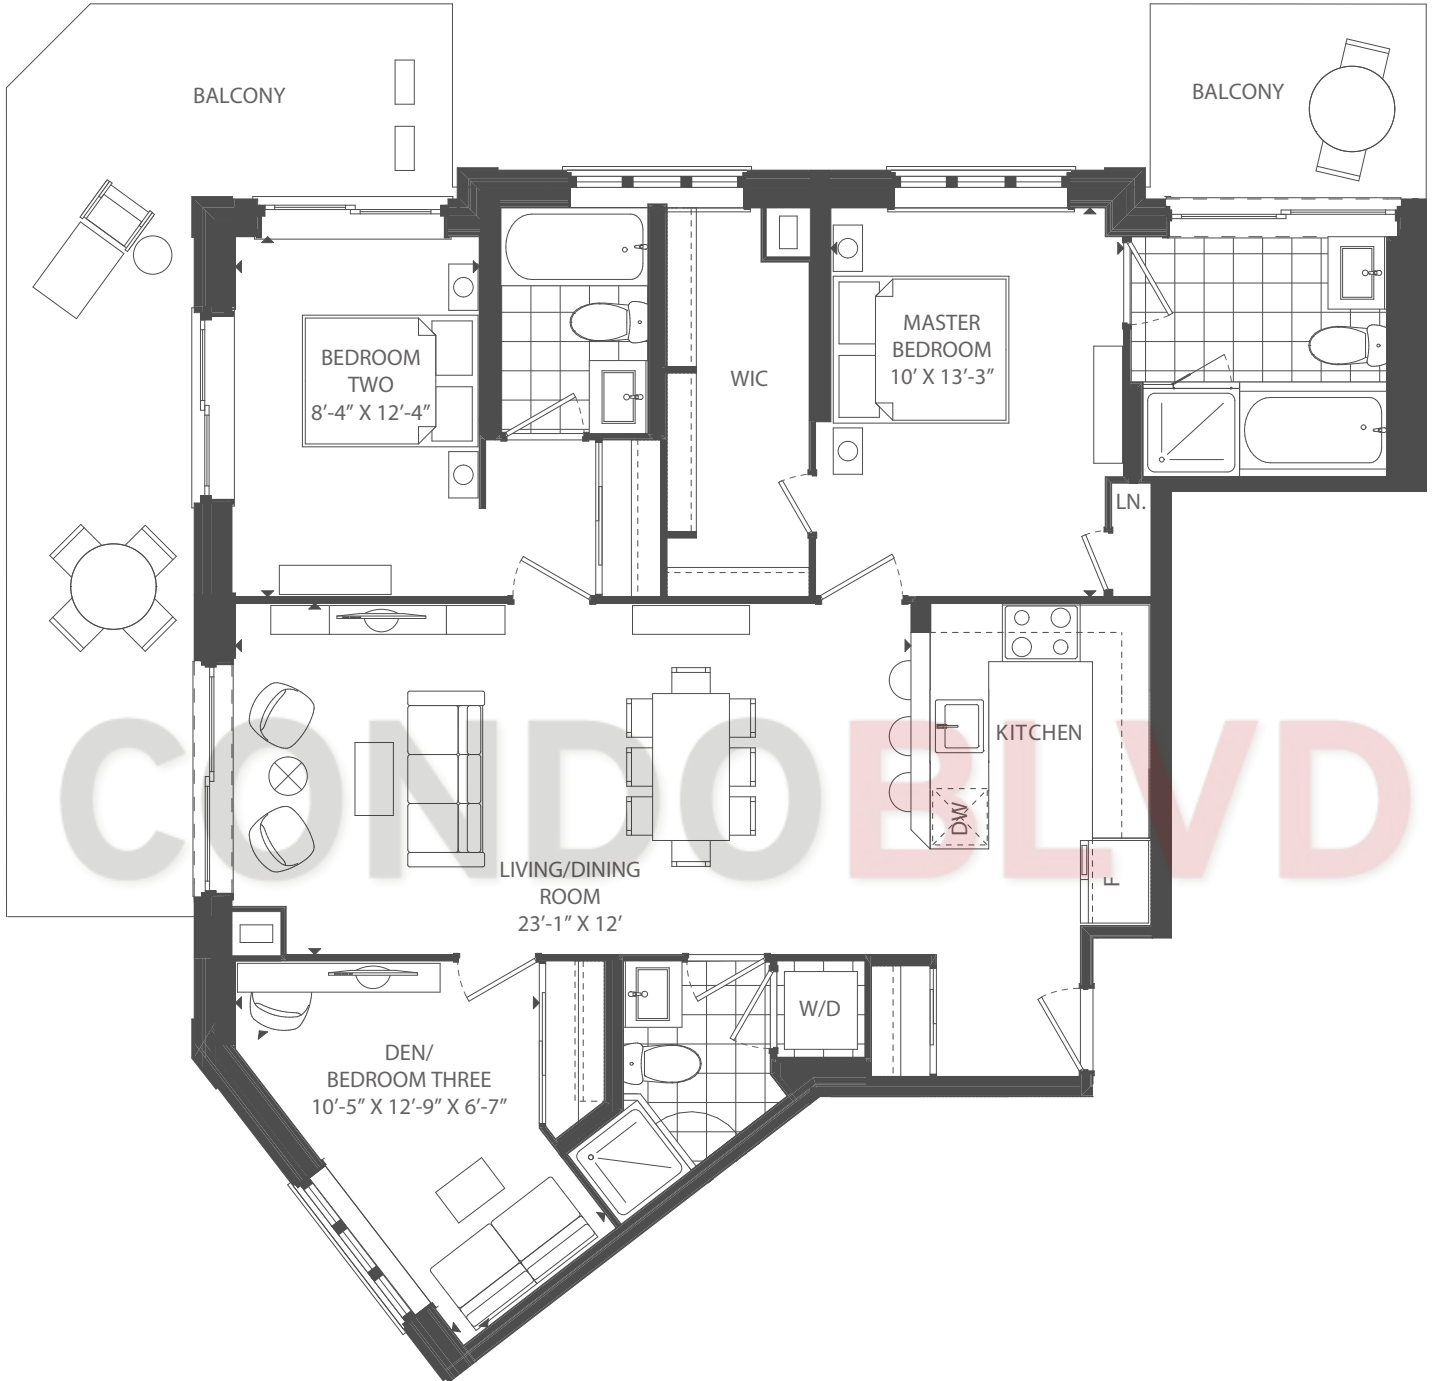

THE BLUFFS COLLECTION

2 BEDROOM + DEN

INTERIOR SPACE 1198 SQ. FT. +
OUTDOOR SPACE 265 SQ. FT.

TOTAL
LIVING
SPACE **1463**

GUILDWOOD
WATerview RESIDENCES OVERLOOKING THE GUILD

Note: Interior and exterior plans may vary depending on floor and/or suite location. Plans may also be reversed. Please see Sales Representative for details.