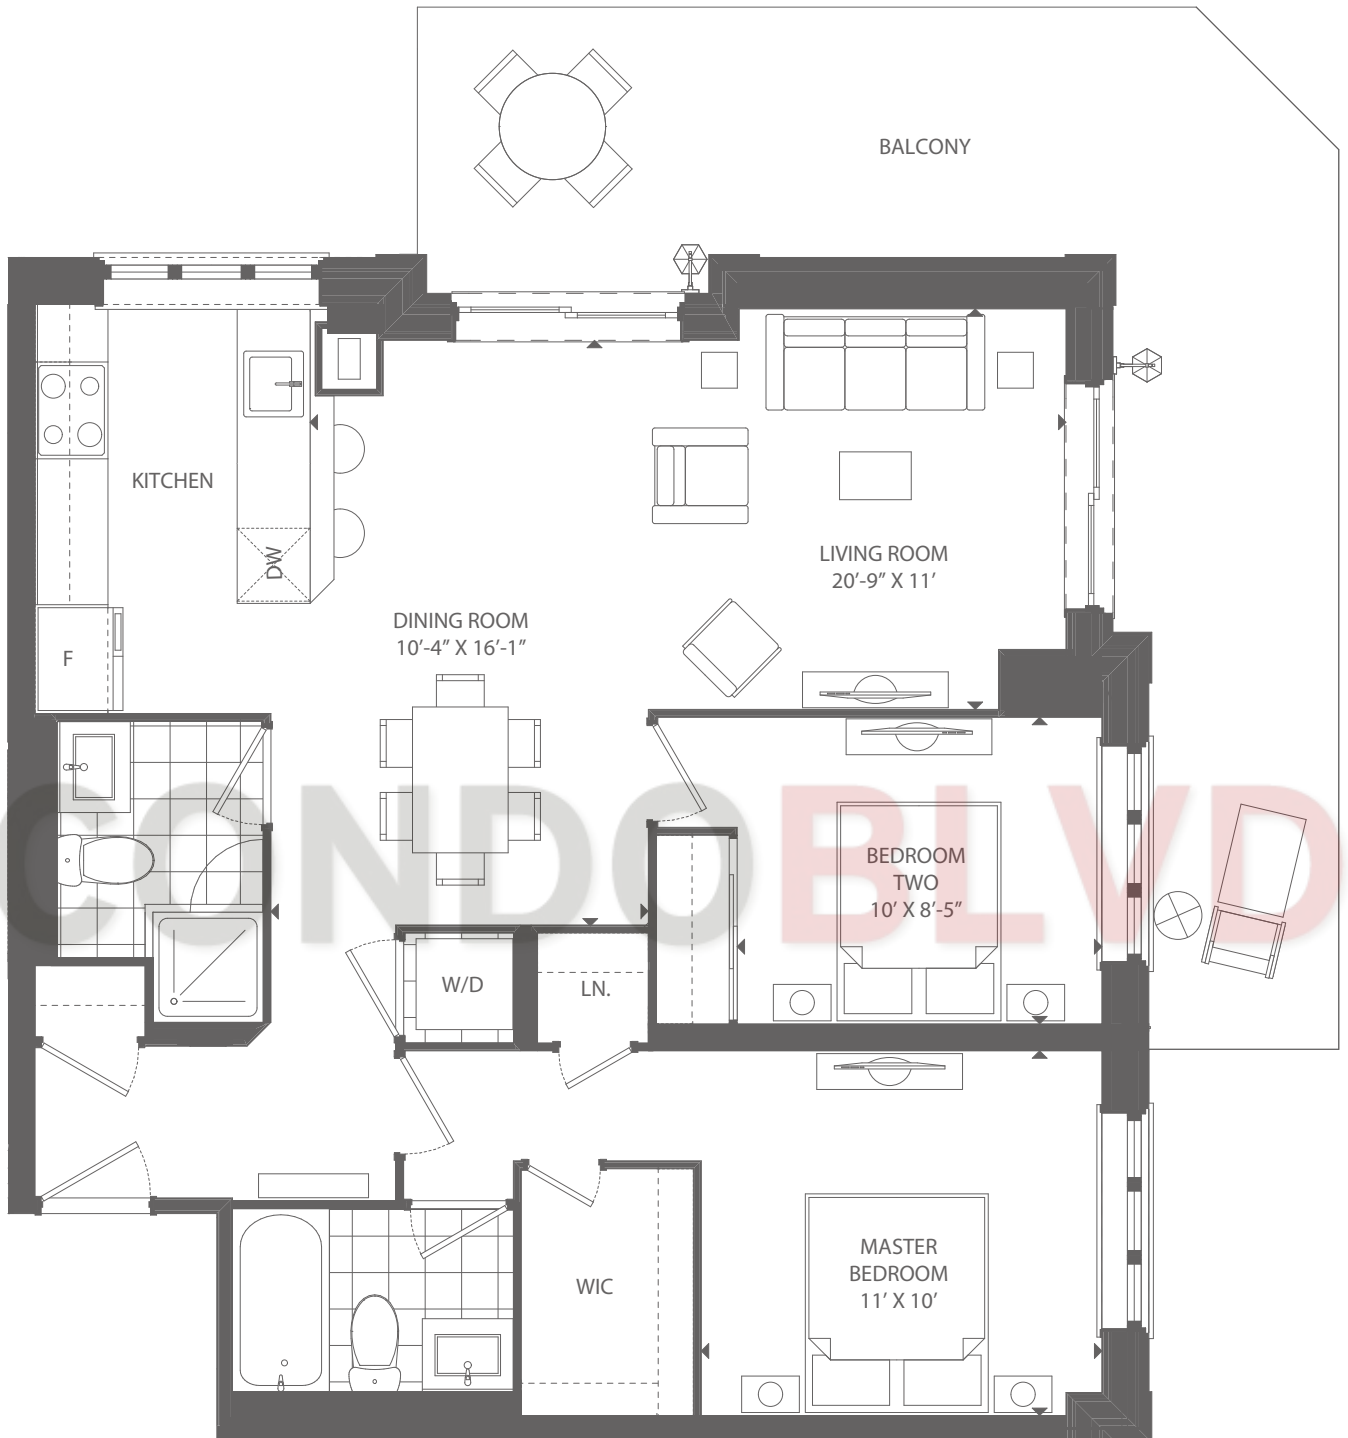

THE CLIFF COLLECTION

2 BEDROOM

INTERIOR SPACE 944 SQ. FT. +
OUTDOOR SPACE 260 SQ. FT.

TOTAL LIVING SPACE **1204**

GUILDWOOD
WATERVIEW RESIDENCES OVERLOOKING THE GUILD

Note: Interior and exterior plans may vary depending on floor and/or suite location. Plans may also be reversed. Please see Sales Representative for details.