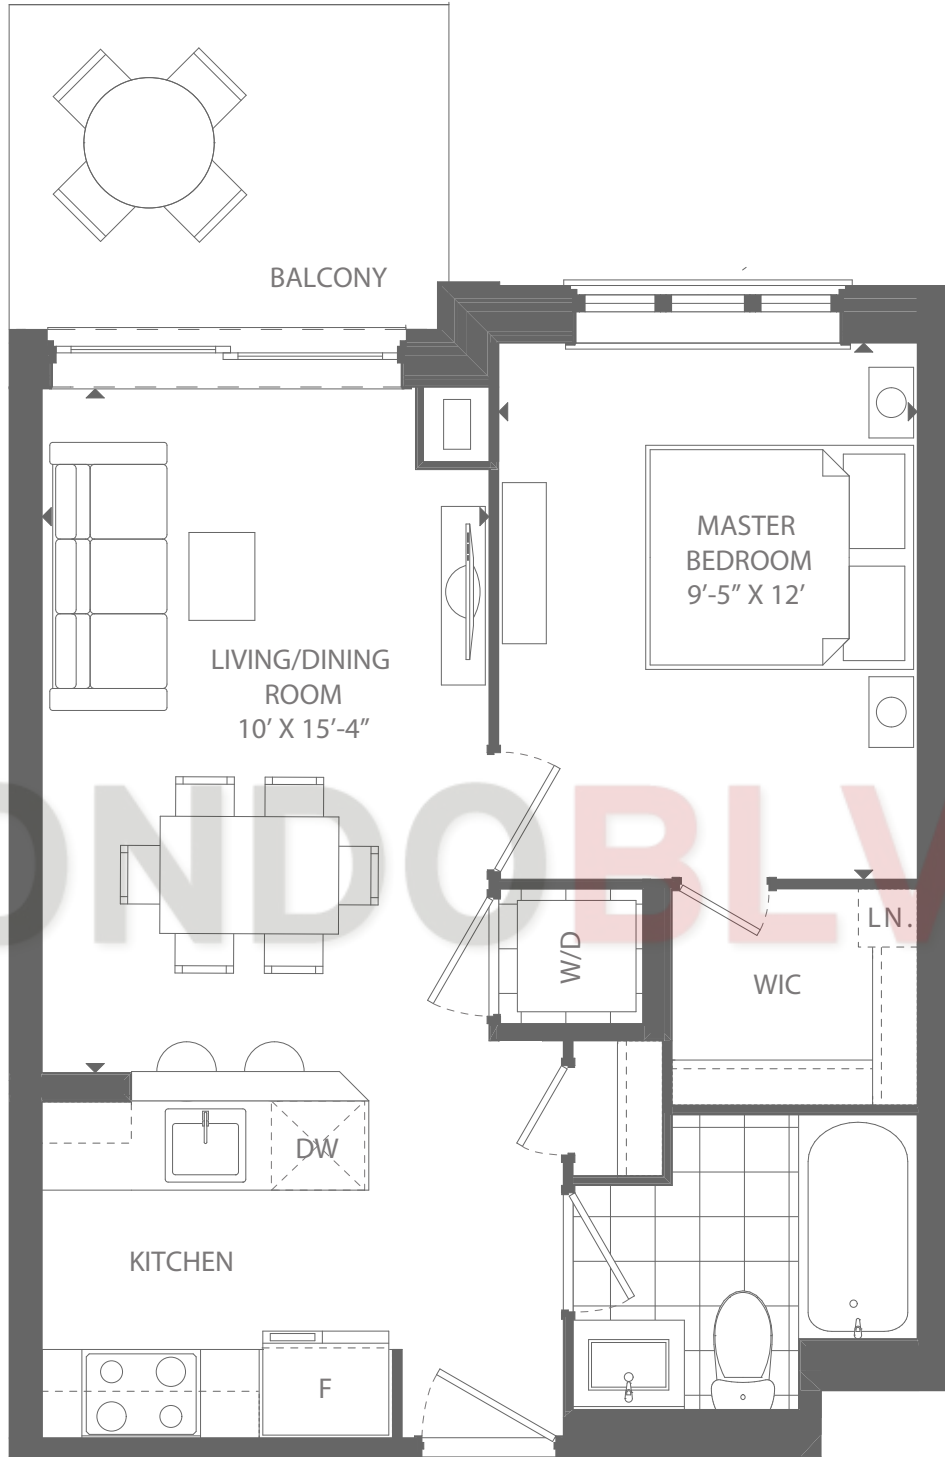

THE BEACH COLLECTION

1 BEDROOM

INTERIOR SPACE 511 SQ. FT. +
OUTDOOR SPACE 50 SQ. FT.

TOTAL LIVING SPACE
561

GUILDWOOD

WATERVIEW RESIDENCES OVERLOOKING THE GUILD

Note: Interior and exterior plans may vary depending on floor and/or suite location. Plans may also be reversed. Please see Sales Representative for details.