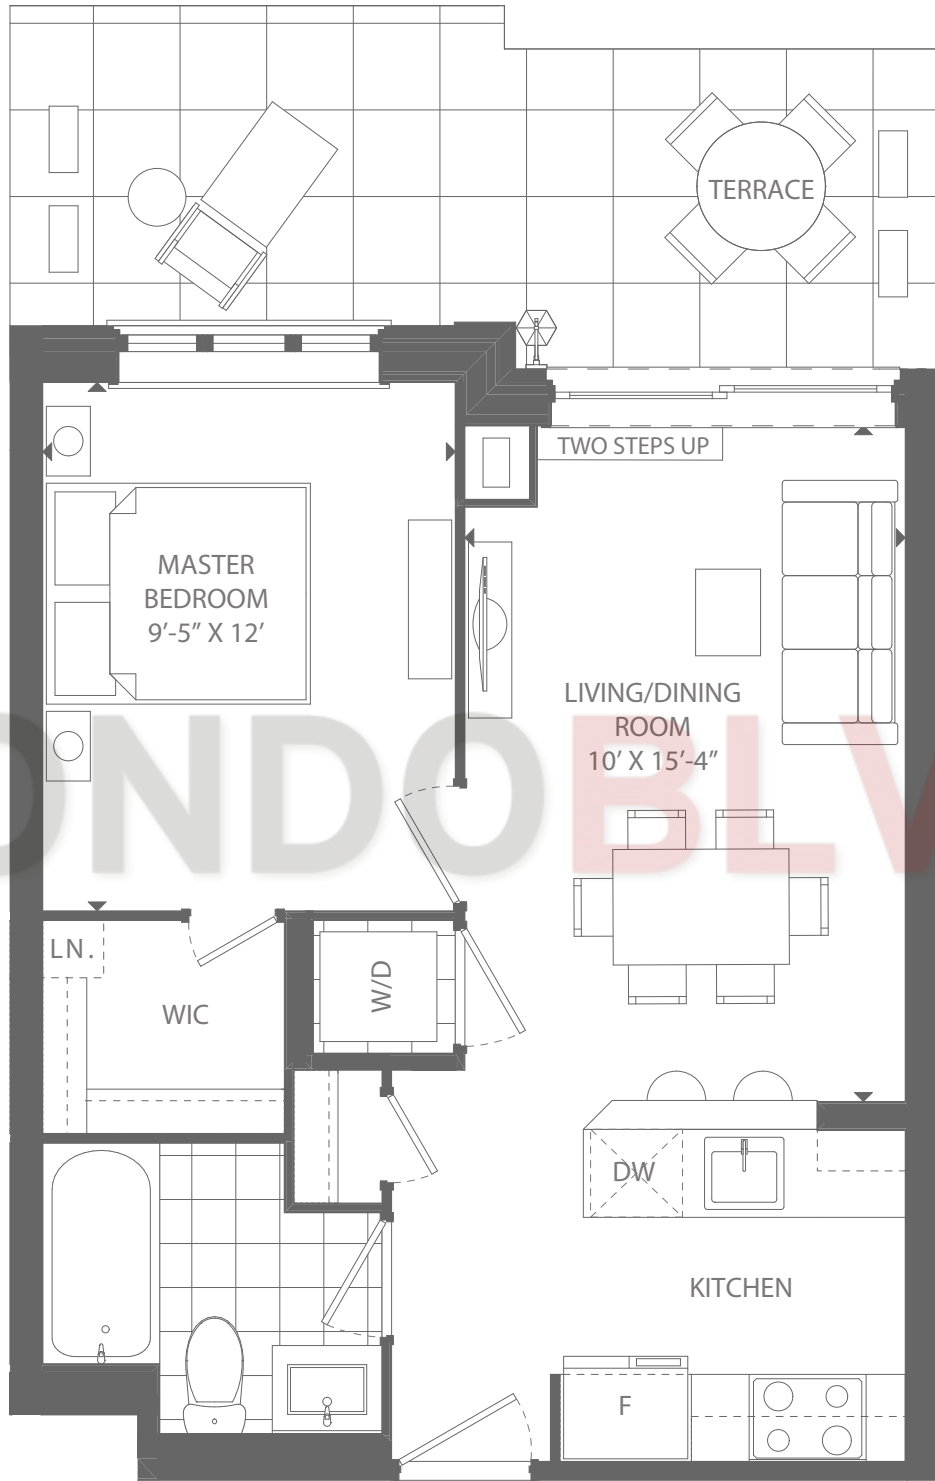

THE BEACH COLLECTION

1 BEDROOM

INTERIOR SPACE 521 SQ. FT. +
OUTDOOR SPACE 135 SQ. FT.

TOTAL LIVING SPACE **656**

GUILDWOOD
WATERVIEW RESIDENCES OVERLOOKING THE GUILD

Note: Interior and exterior plans may vary depending on floor and/or suite location. Plans may also be reversed. Please see Sales Representative for details.