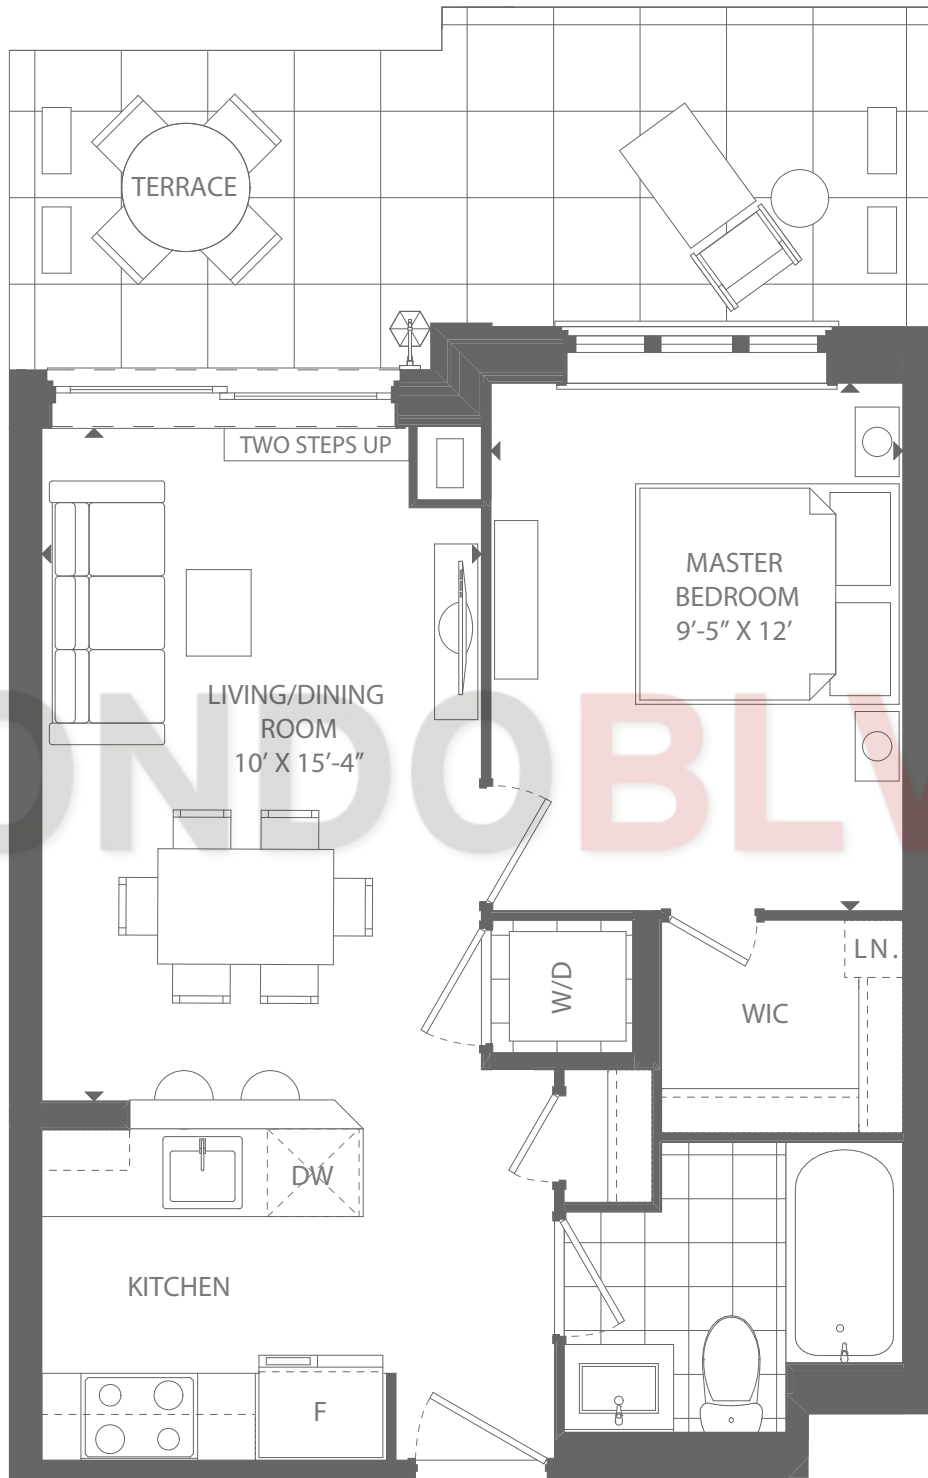

THE BEACH COLLECTION

1 BEDROOM

INTERIOR SPACE 513 SQ. FT. +
OUTDOOR SPACE 135 SQ. FT.

TOTAL LIVING SPACE **648**

GUILDWOOD

WATERVIEW RESIDENCES OVERLOOKING THE GUILD

Note: Interior and exterior plans may vary depending on floor and/or suite location. Plans may also be reversed. Please see Sales Representative for details.