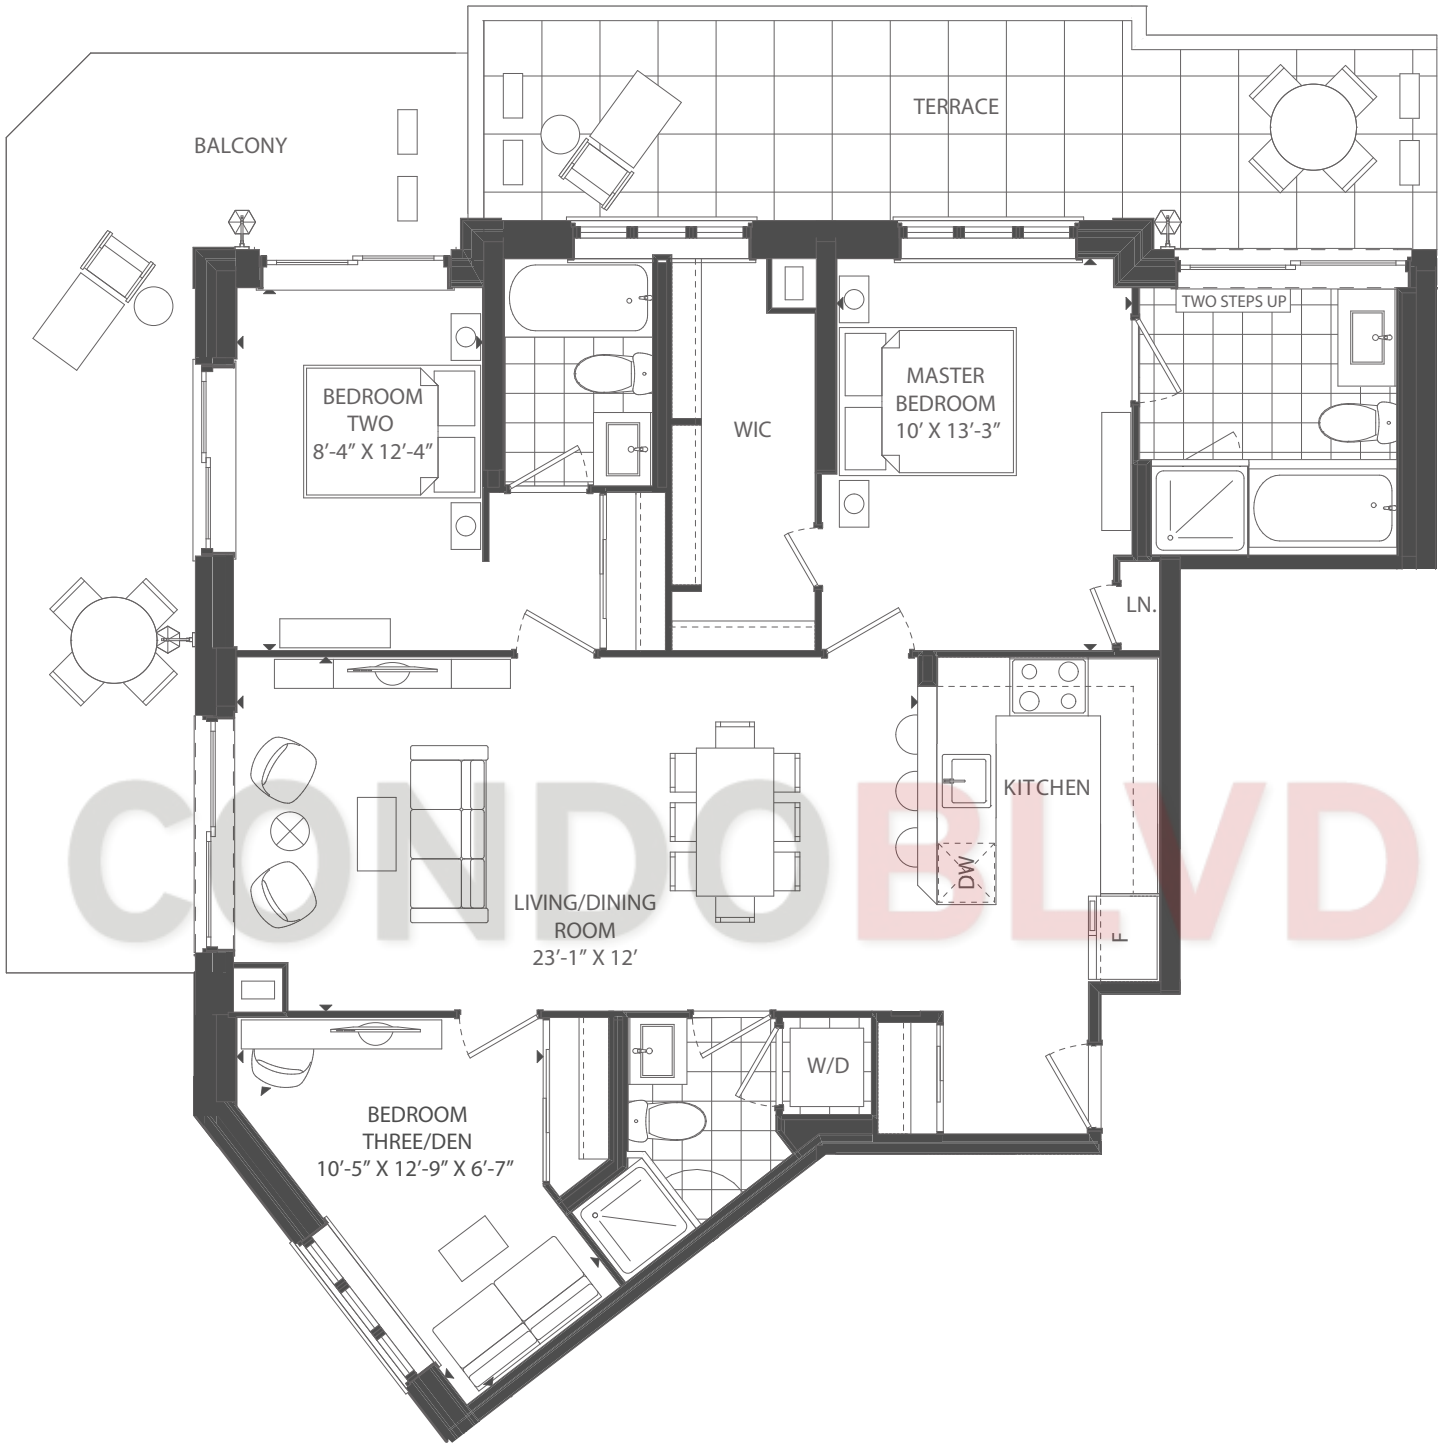

THE BLUFFS COLLECTION

2 BEDROOM + DEN

INTERIOR SPACE 1208 SQ. FT. +
OUTDOOR SPACE 430 SQ. FT.

TOTAL
LIVING
SPACE **1638**

GUILDWOOD
WATERVIEW RESIDENCES OVERLOOKING THE GUILD

Note: Interior and exterior plans may vary depending on floor and/or suite location. Plans may also be reversed. Please see Sales Representative for details.