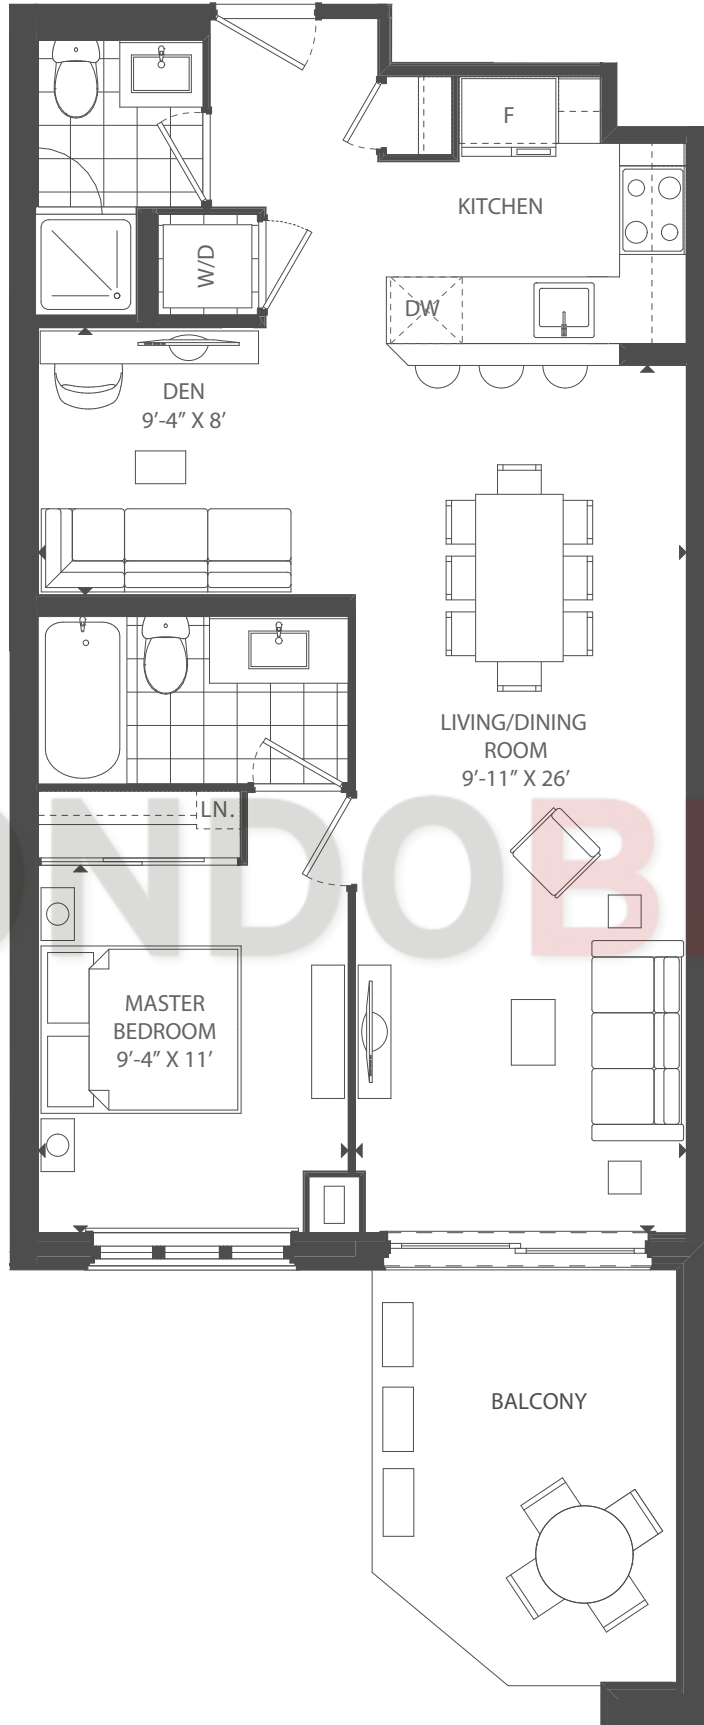

THE GUILD COLLECTION

1 BEDROOM + DEN

INTERIOR SPACE 755 SQ. FT. +
OUTDOOR SPACE 70 SQ. FT.

TOTAL
LIVING
SPACE **825**

GUILDWOOD
WATERVIEW RESIDENCES OVERLOOKING THE GUILD

Note: Interior and exterior plans may vary depending on floor and/or suite location. Plans may also be reversed. Please see Sales Representative for details.