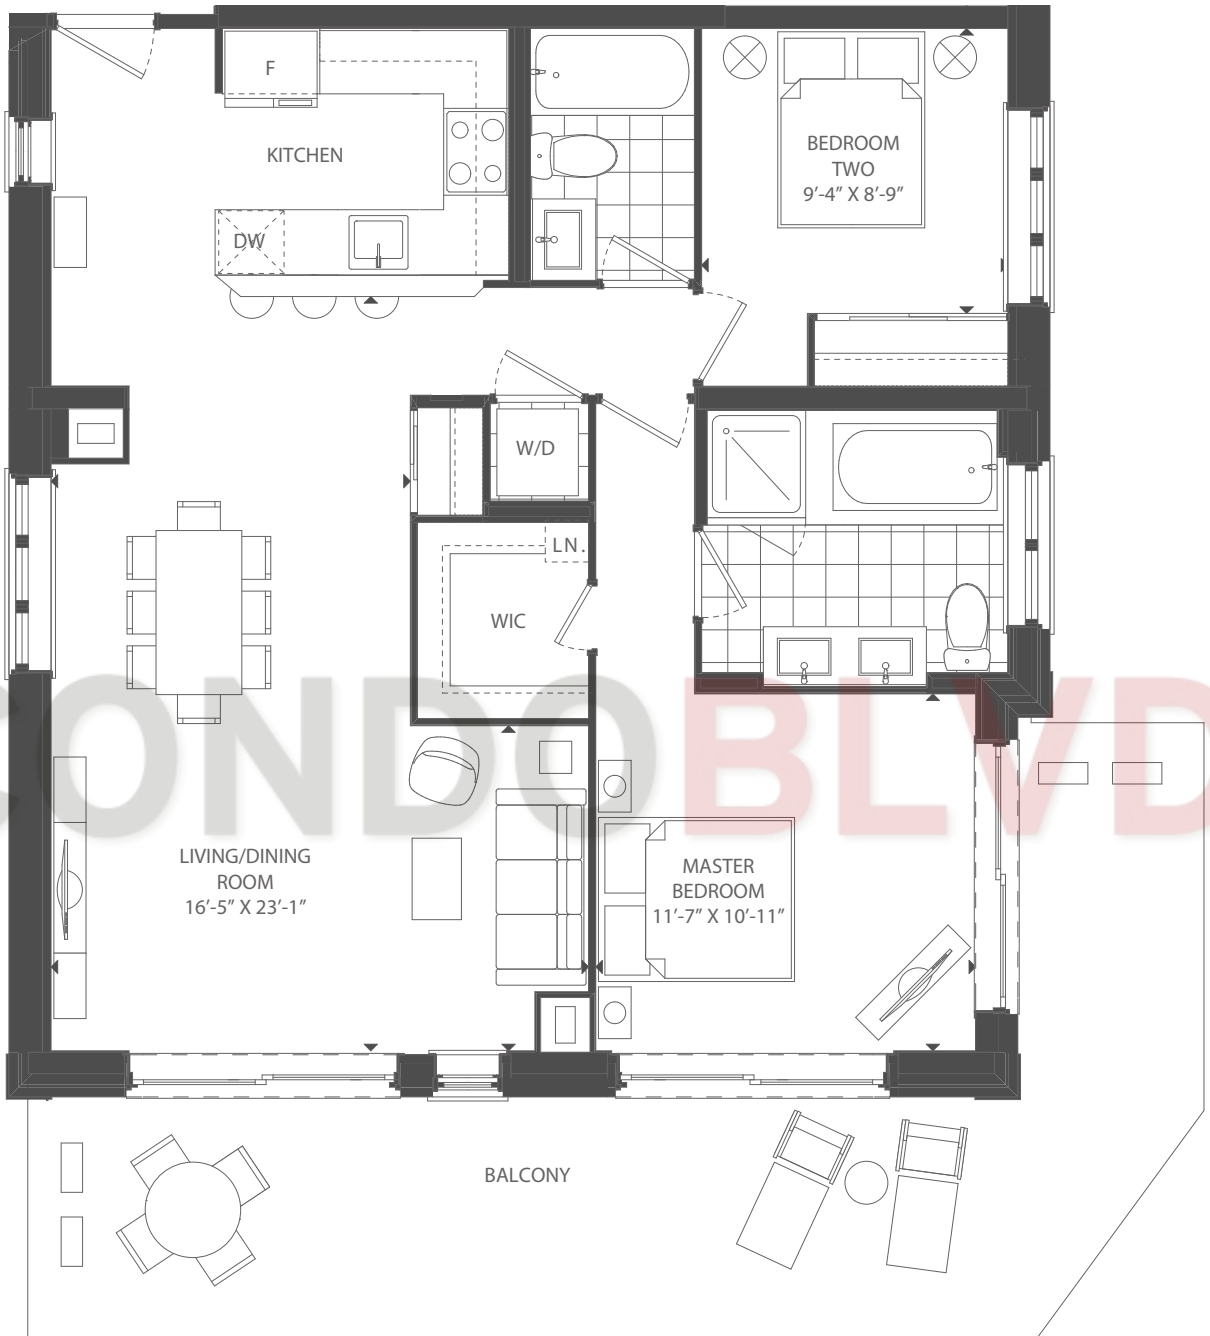

THE CLIFF COLLECTION

2 BEDROOM

INTERIOR SPACE 1047 SQ. FT. +
OUTDOOR SPACE 270 SQ. FT.

TOTAL LIVING SPACE
1317

GUILDWOOD
WATerview RESIDENCES OVERLOOKING THE GUILD

Note: Interior and exterior plans may vary depending on floor and/or suite location. Plans may also be reversed. Please see Sales Representative for details.