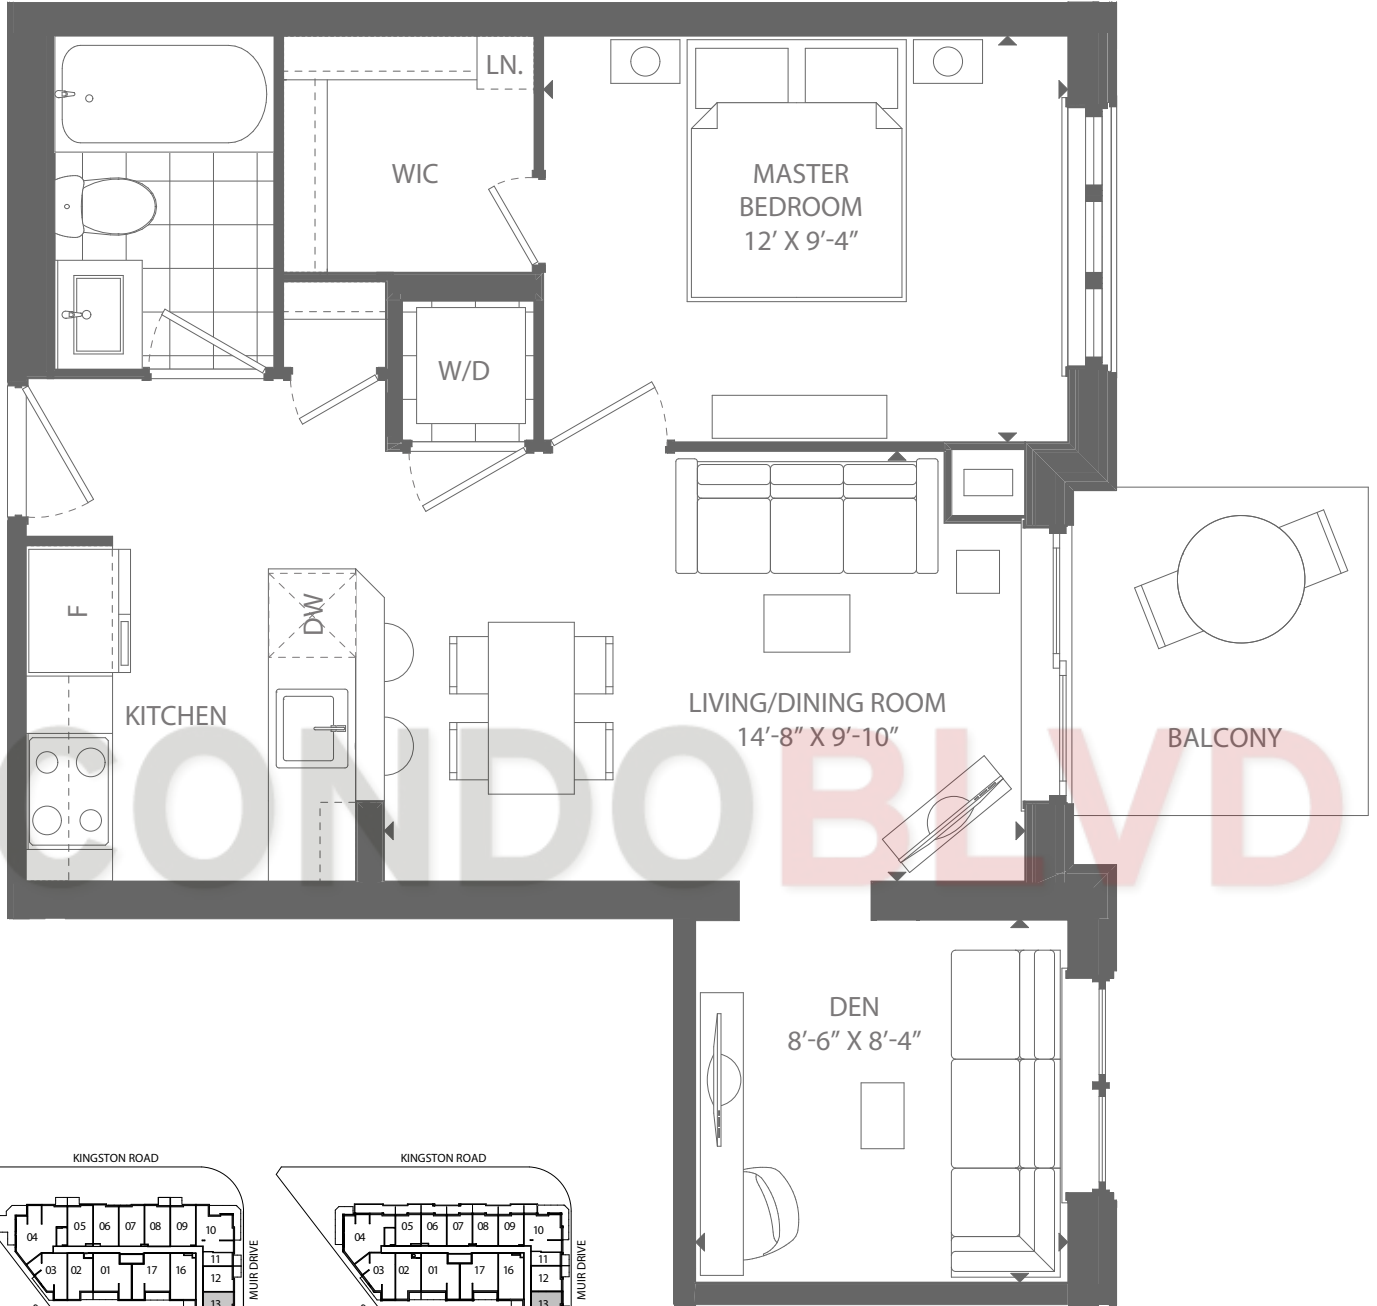

THE GUILD COLLECTION

1 BEDROOM + DEN

INTERIOR SPACE 602 SQ. FT. +
OUTDOOR SPACE 40 SQ. FT.

TOTAL LIVING SPACE **642**

GUILDWOOD

WATERVIEW RESIDENCES OVERLOOKING THE GUILD

Note: Interior and exterior plans may vary depending on floor and/or suite location. Plans may also be reversed. Please see Sales Representative for details.