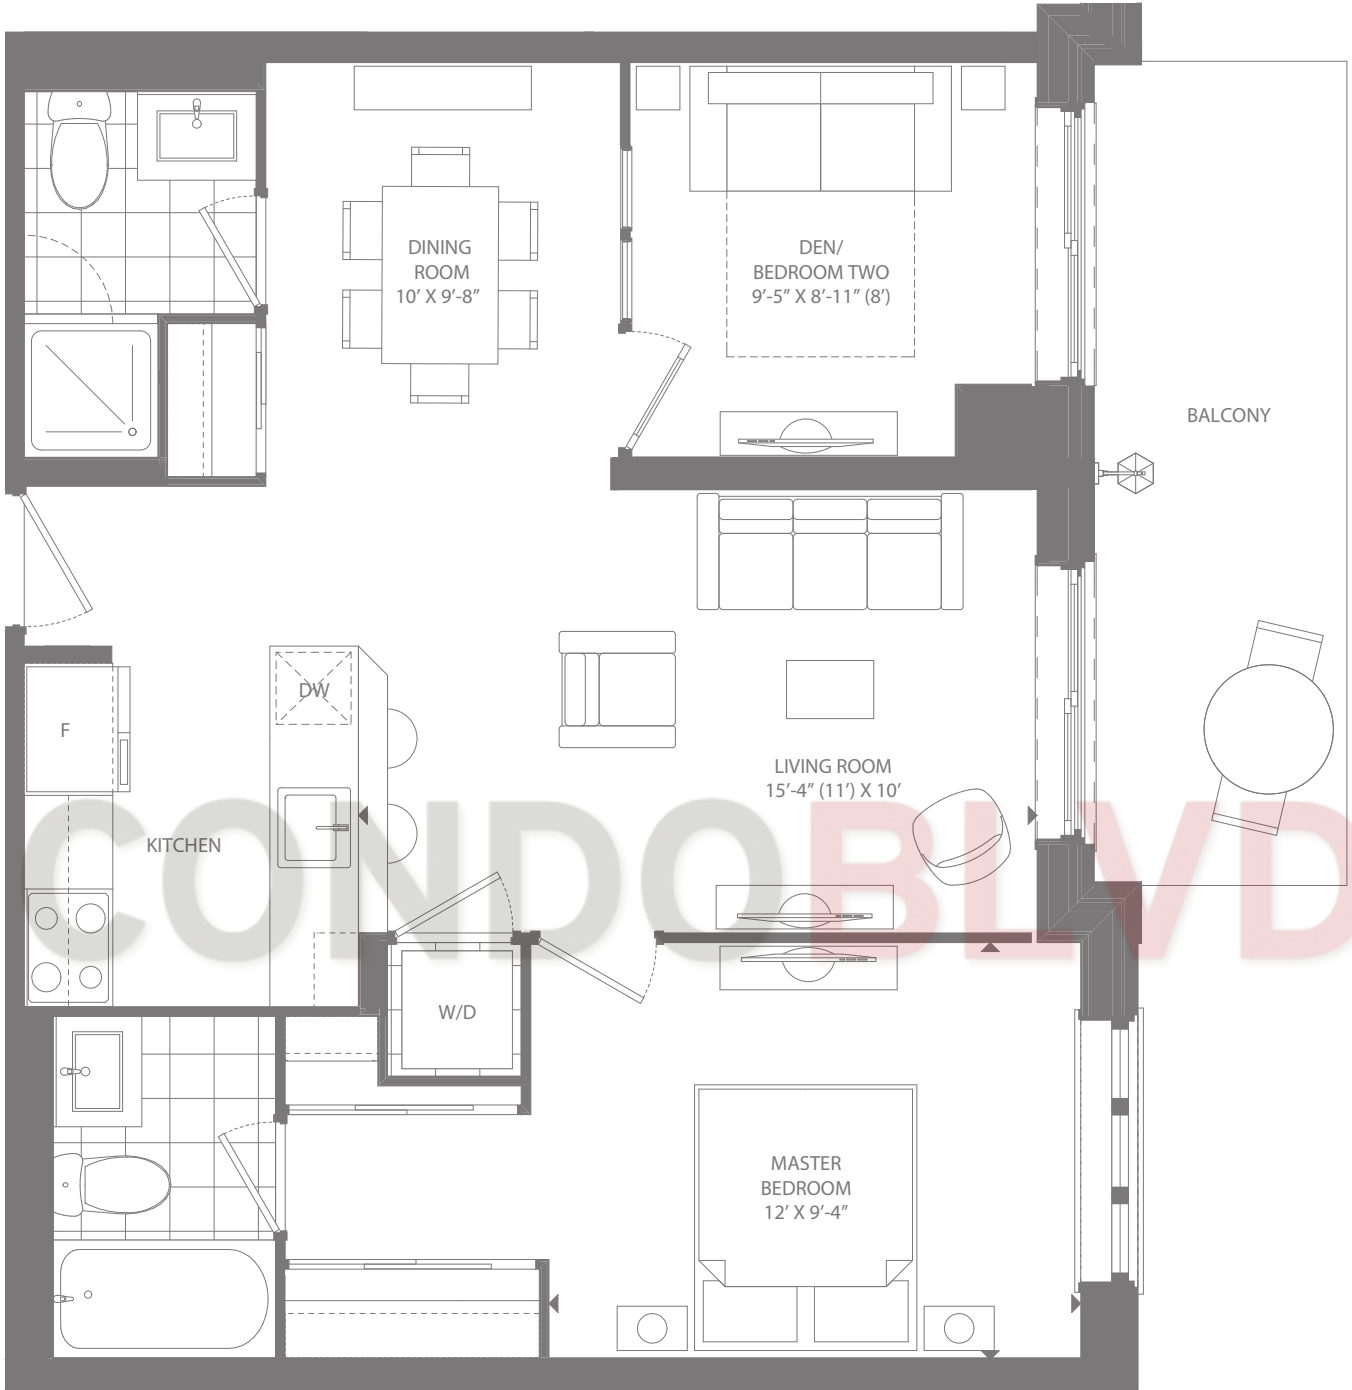

# THE GUILD COLLECTION

1 BEDROOM + DEN

INTERIOR SPACE 649 SQ. FT. +  
OUTDOOR SPACE 104 SQ. FT.

TOTAL LIVING SPACE **753**

**GUILDWOOD**

WATERVIEW RESIDENCES OVERLOOKING THE GUILD

Note: Interior and exterior plans may vary depending on floor and/or suite location. Plans may also be reversed. Please see Sales Representative for details.