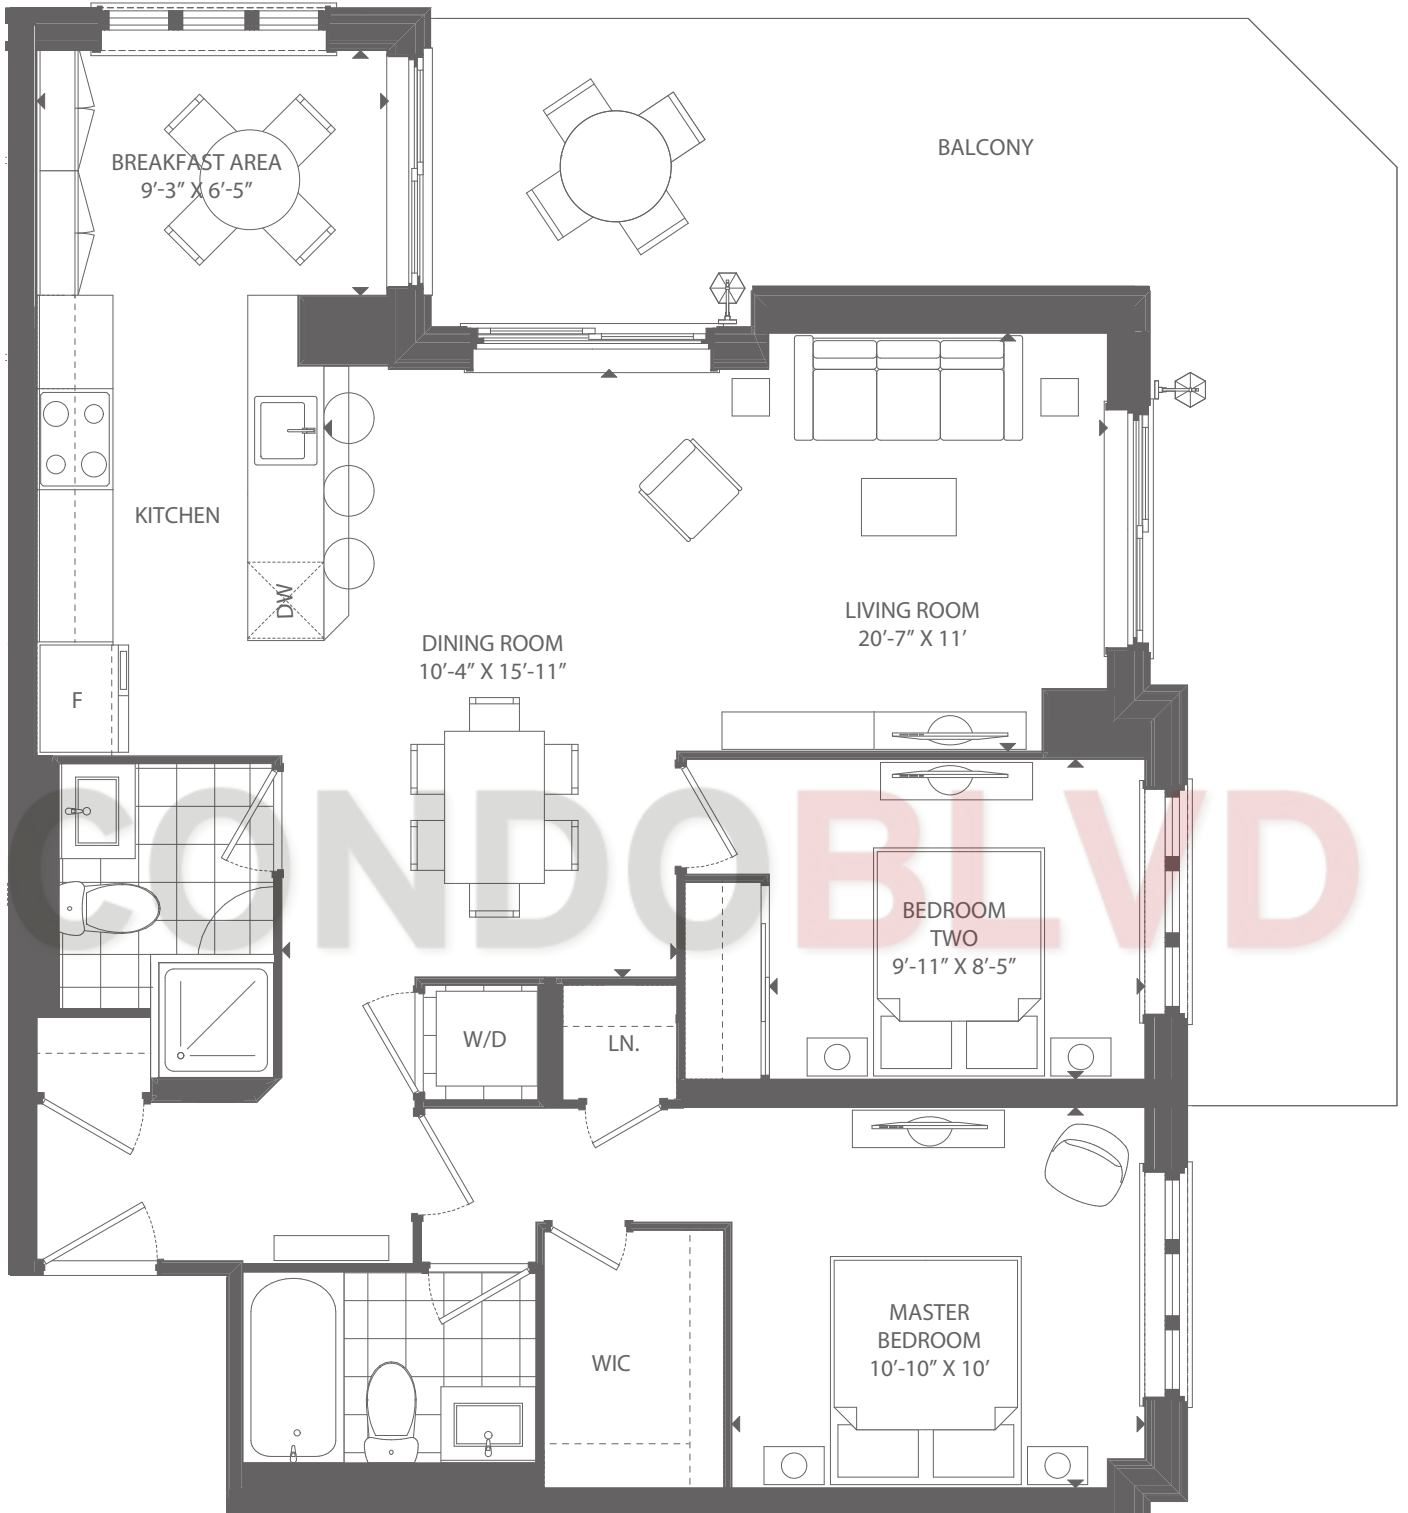

THE CLIFF COLLECTION

2 BEDROOM

INTERIOR SPACE 1007 SQ. FT. +
OUTDOOR SPACE 265 SQ. FT.

TOTAL LIVING SPACE
1272

GUILDWOOD
WATERVIEW RESIDENCES OVERLOOKING THE GUILD

Note: Interior and exterior plans may vary depending on floor and/or suite location. Plans may also be reversed. Please see Sales Representative for details.